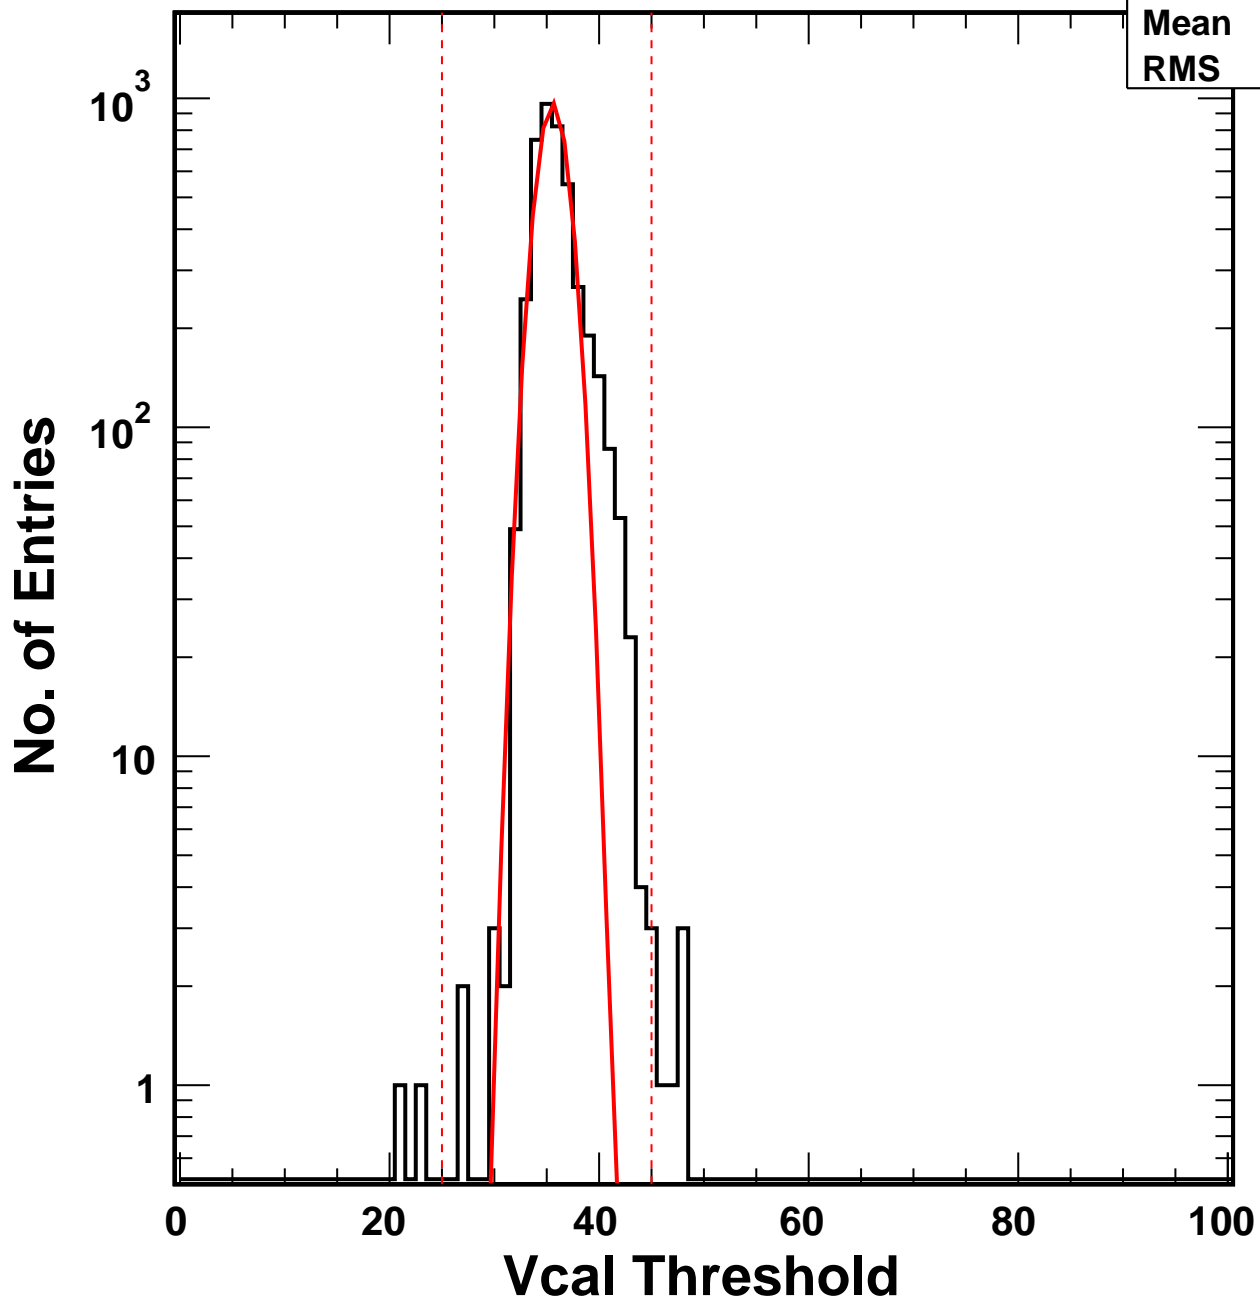

# Vcal Threshold Trimmed

VcalThresholdTrimmed\_4752

Entries 4160

Mean 35.95

RMS 2.171