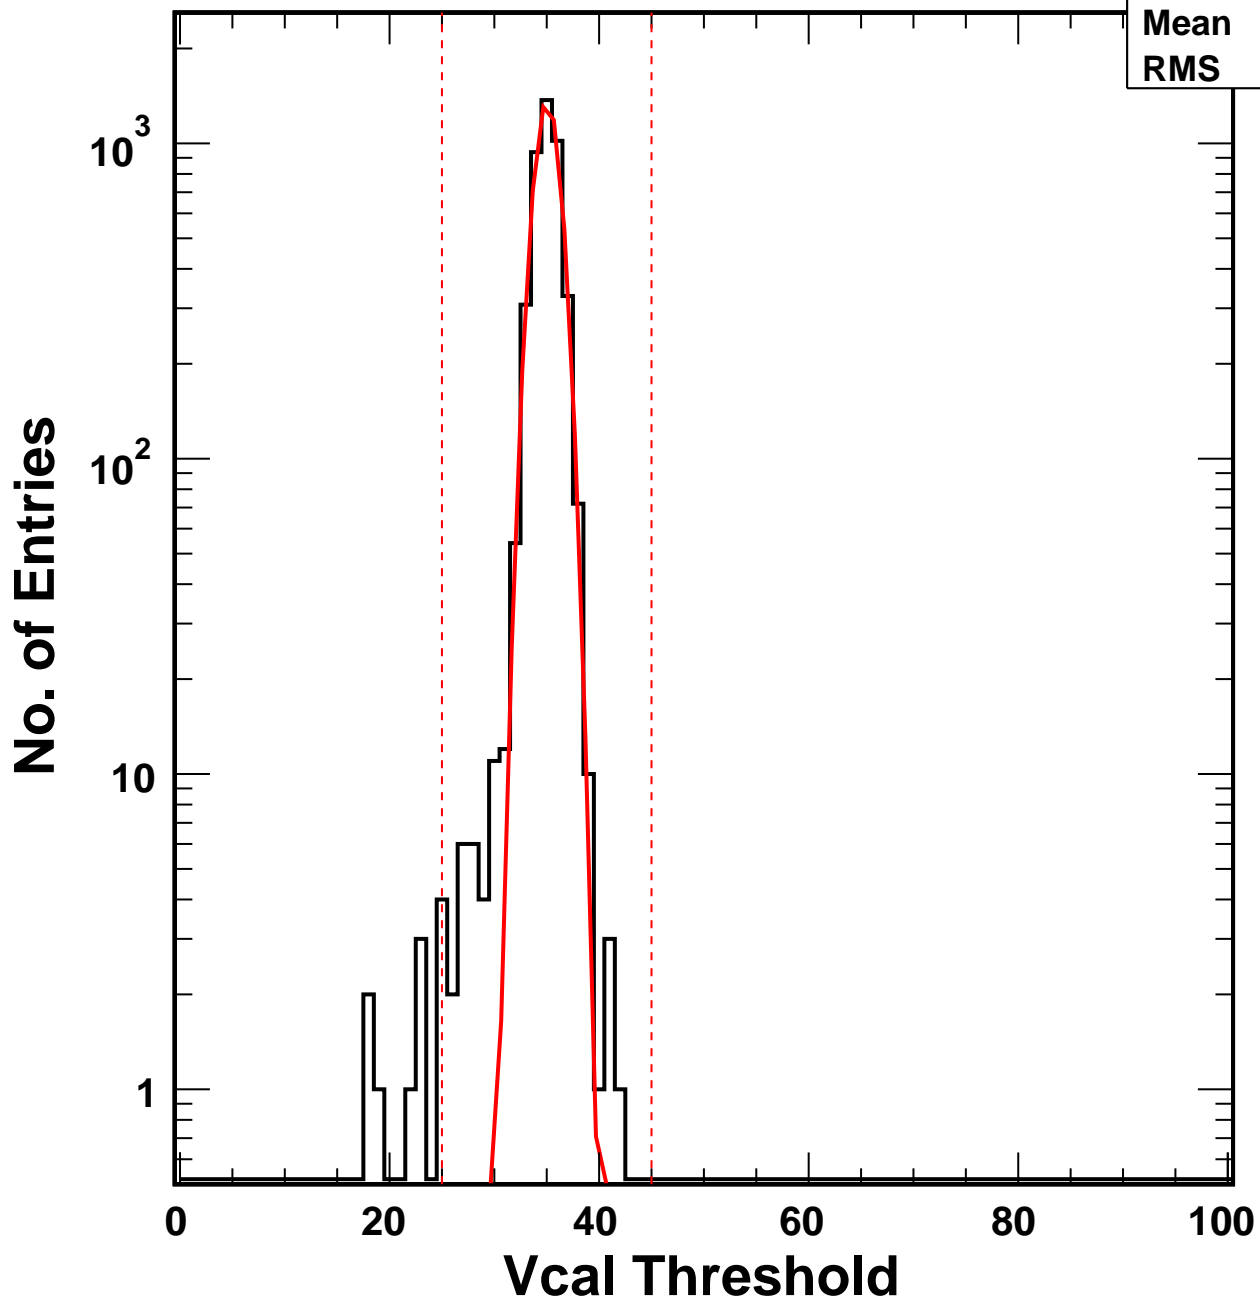

Vcal Threshold Trimmed

VcalThresholdTrimmed_2093

Entries 4160

Mean 34.97

RMS 1.492