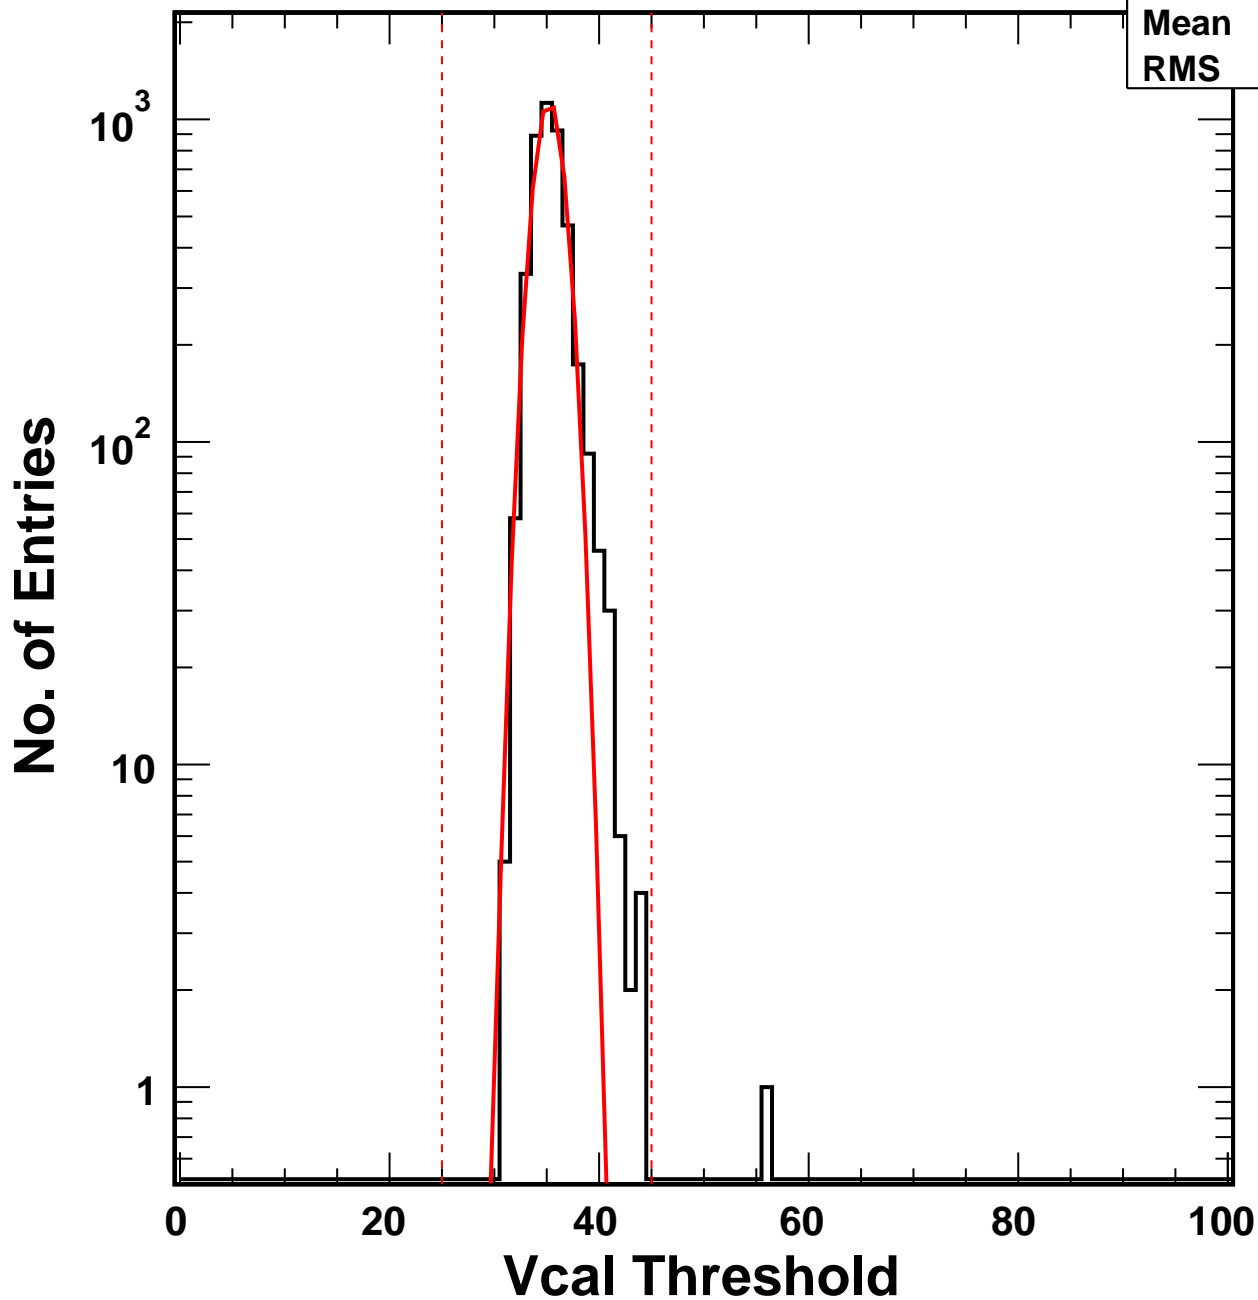

# Vcal Threshold Trimmed

VcalThresholdTrimmed_3311	
Entries	4160
Mean	35.37
RMS	1.664