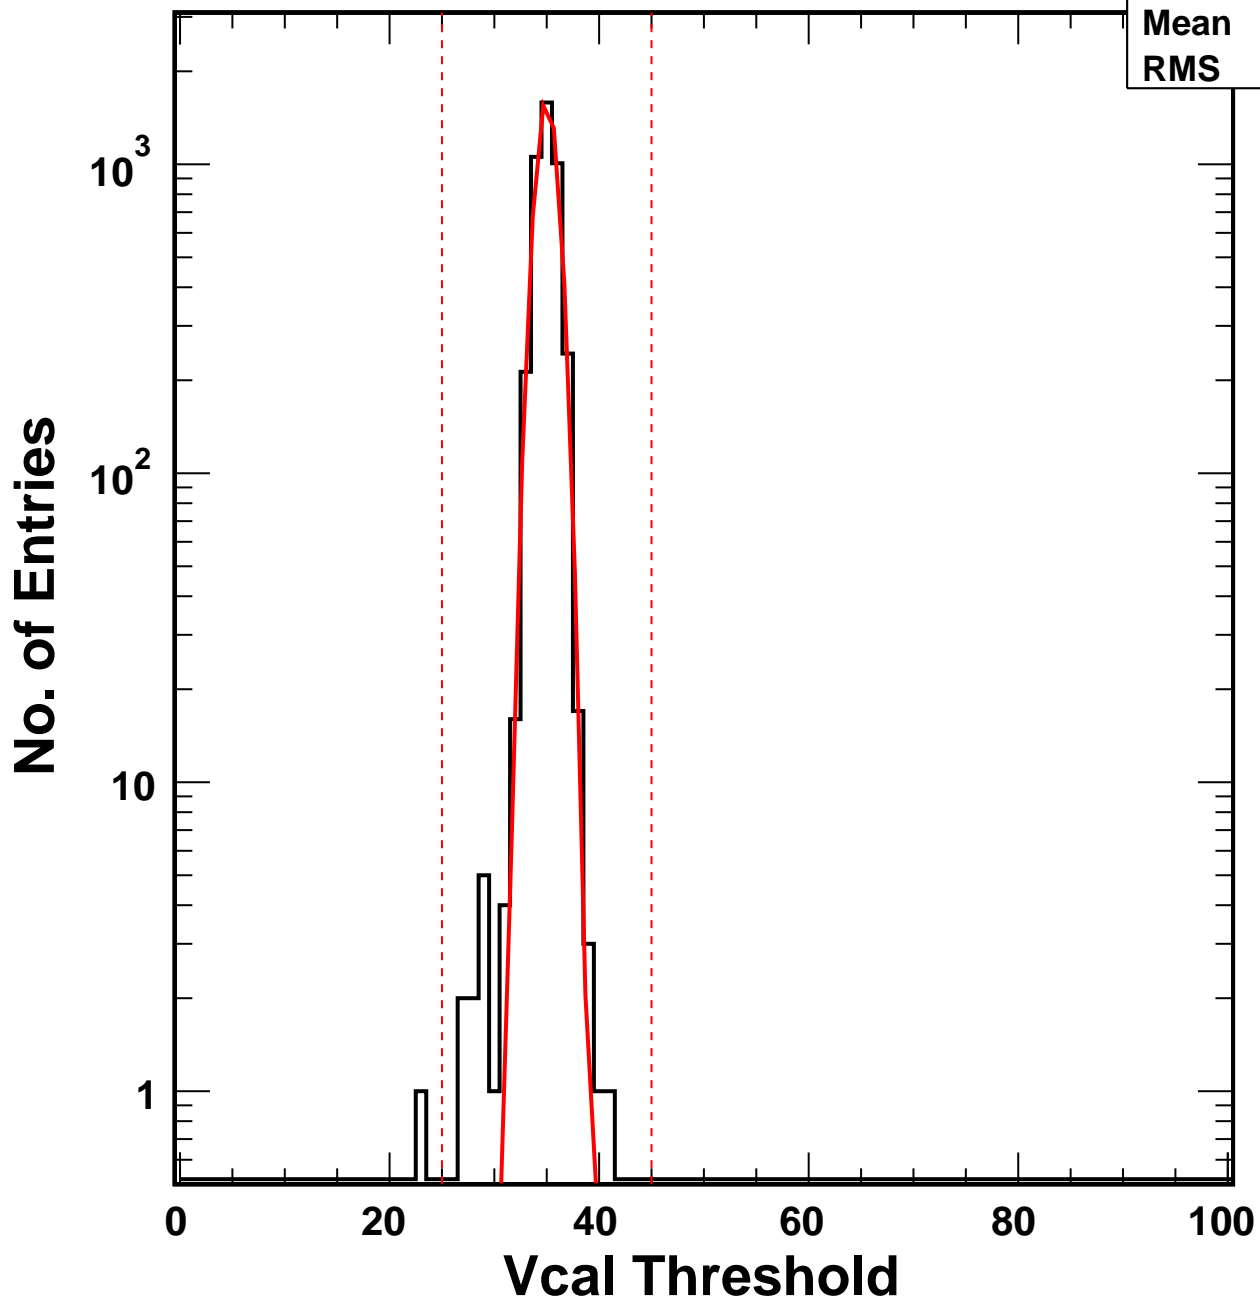

Vcal Threshold Trimmed

VcalThresholdTrimmed_1470

Entries 4160

Mean 34.99

RMS 1.089