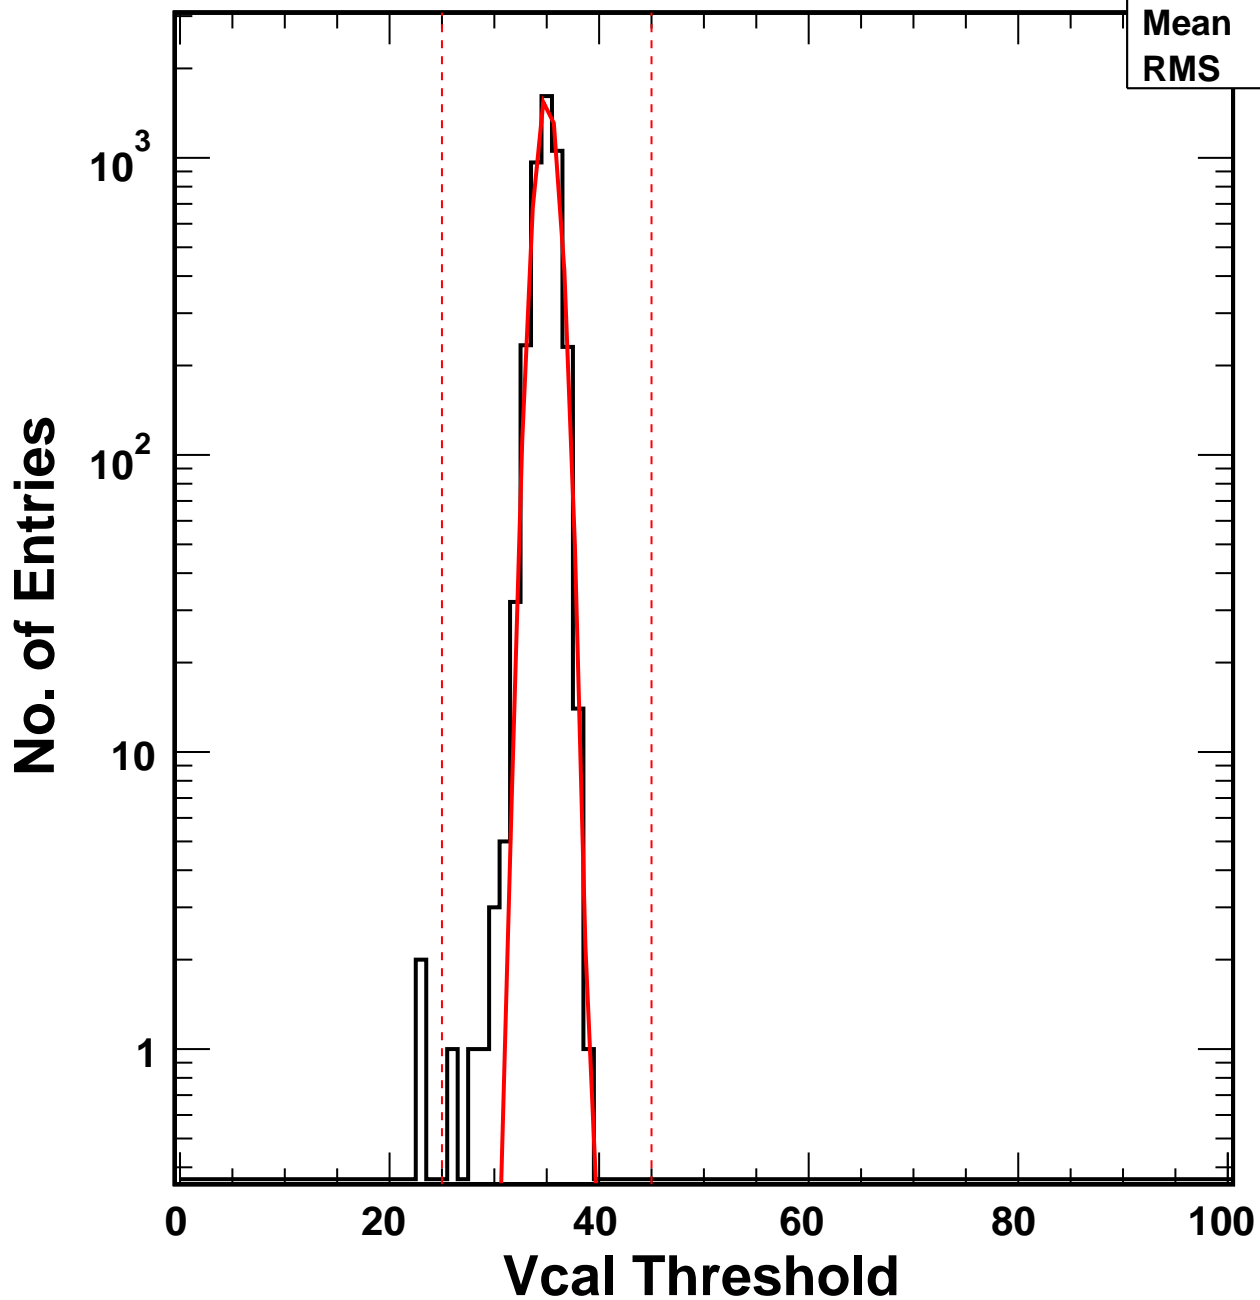

Vcal Threshold Trimmed

VcalThresholdTrimmed_6459

Entries 4160

Mean 34.99

RMS 1.087