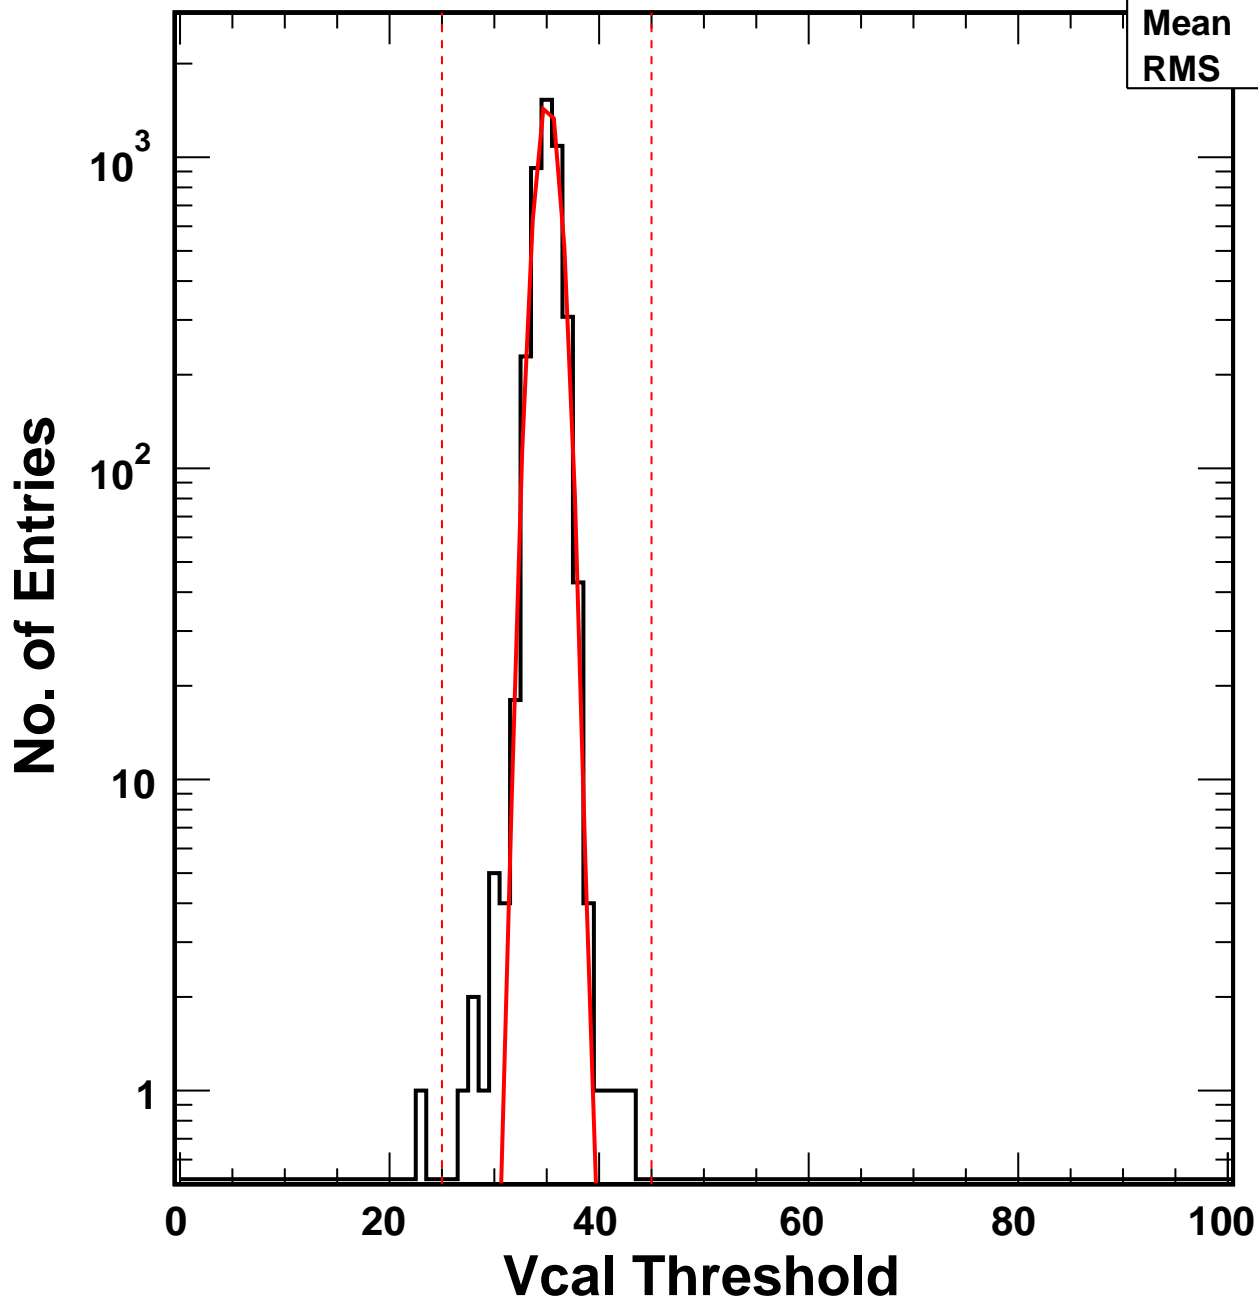

Vcal Threshold Trimmed

VcalThresholdTrimmed_1548

Entries 4160

Mean 35.09

RMS 1.144