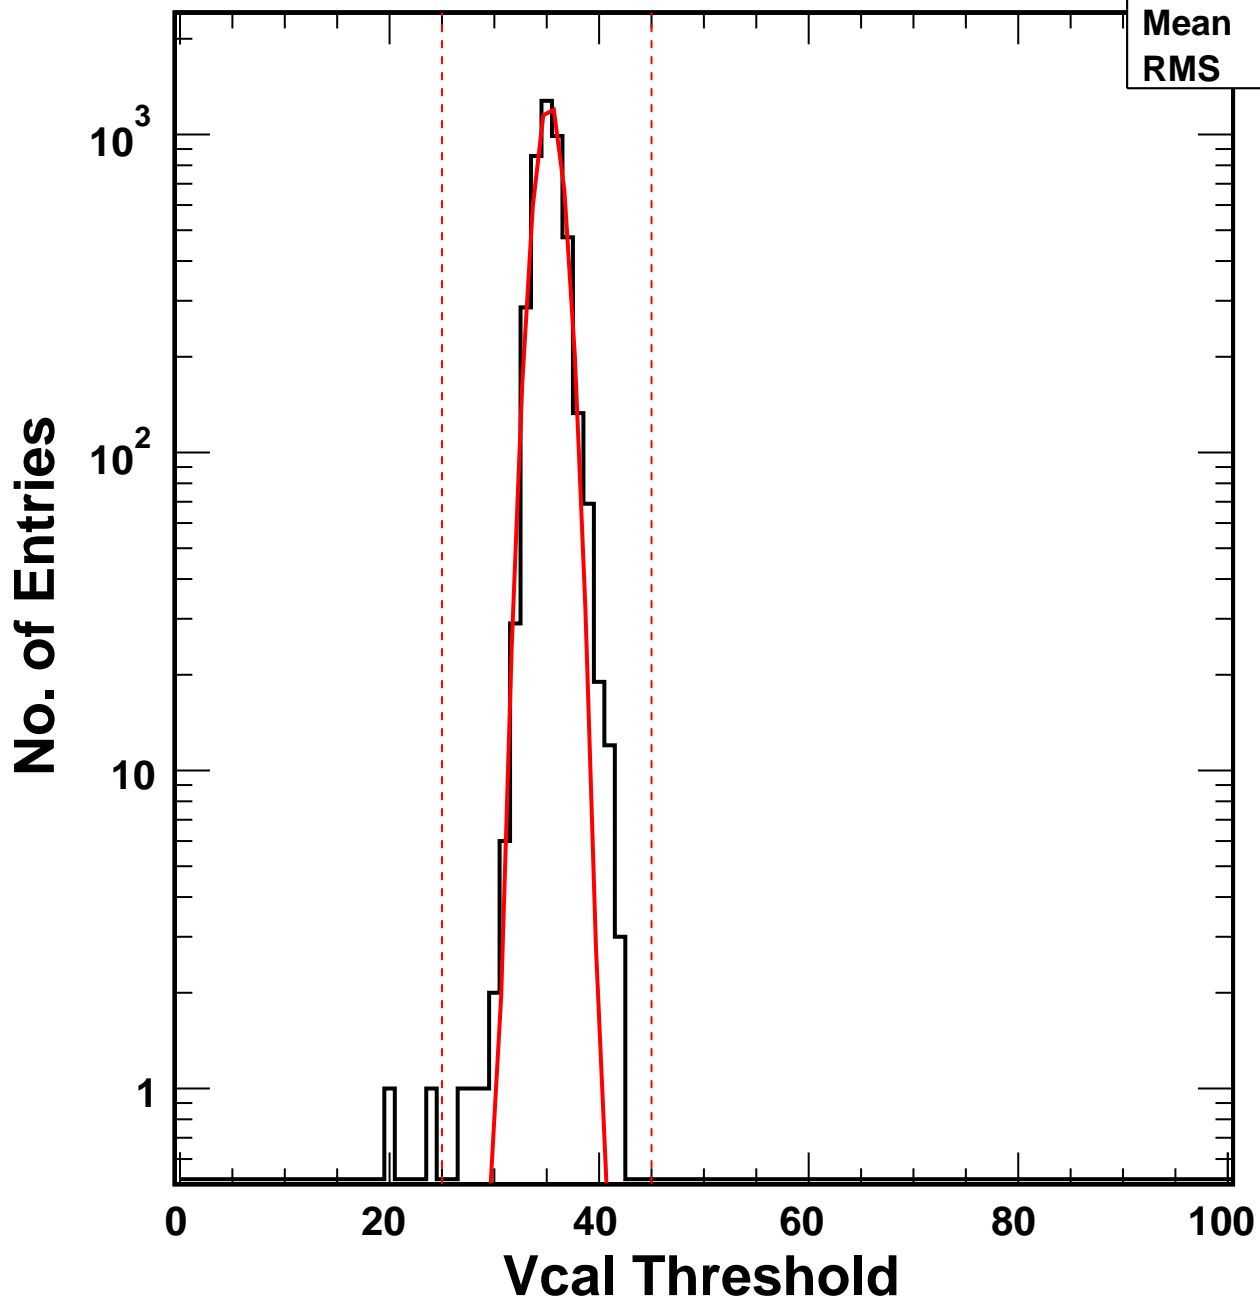

# Vcal Threshold Trimmed

VcalThresholdTrimmed\_1362

Entries 4160

Mean 35.29

RMS 1.454