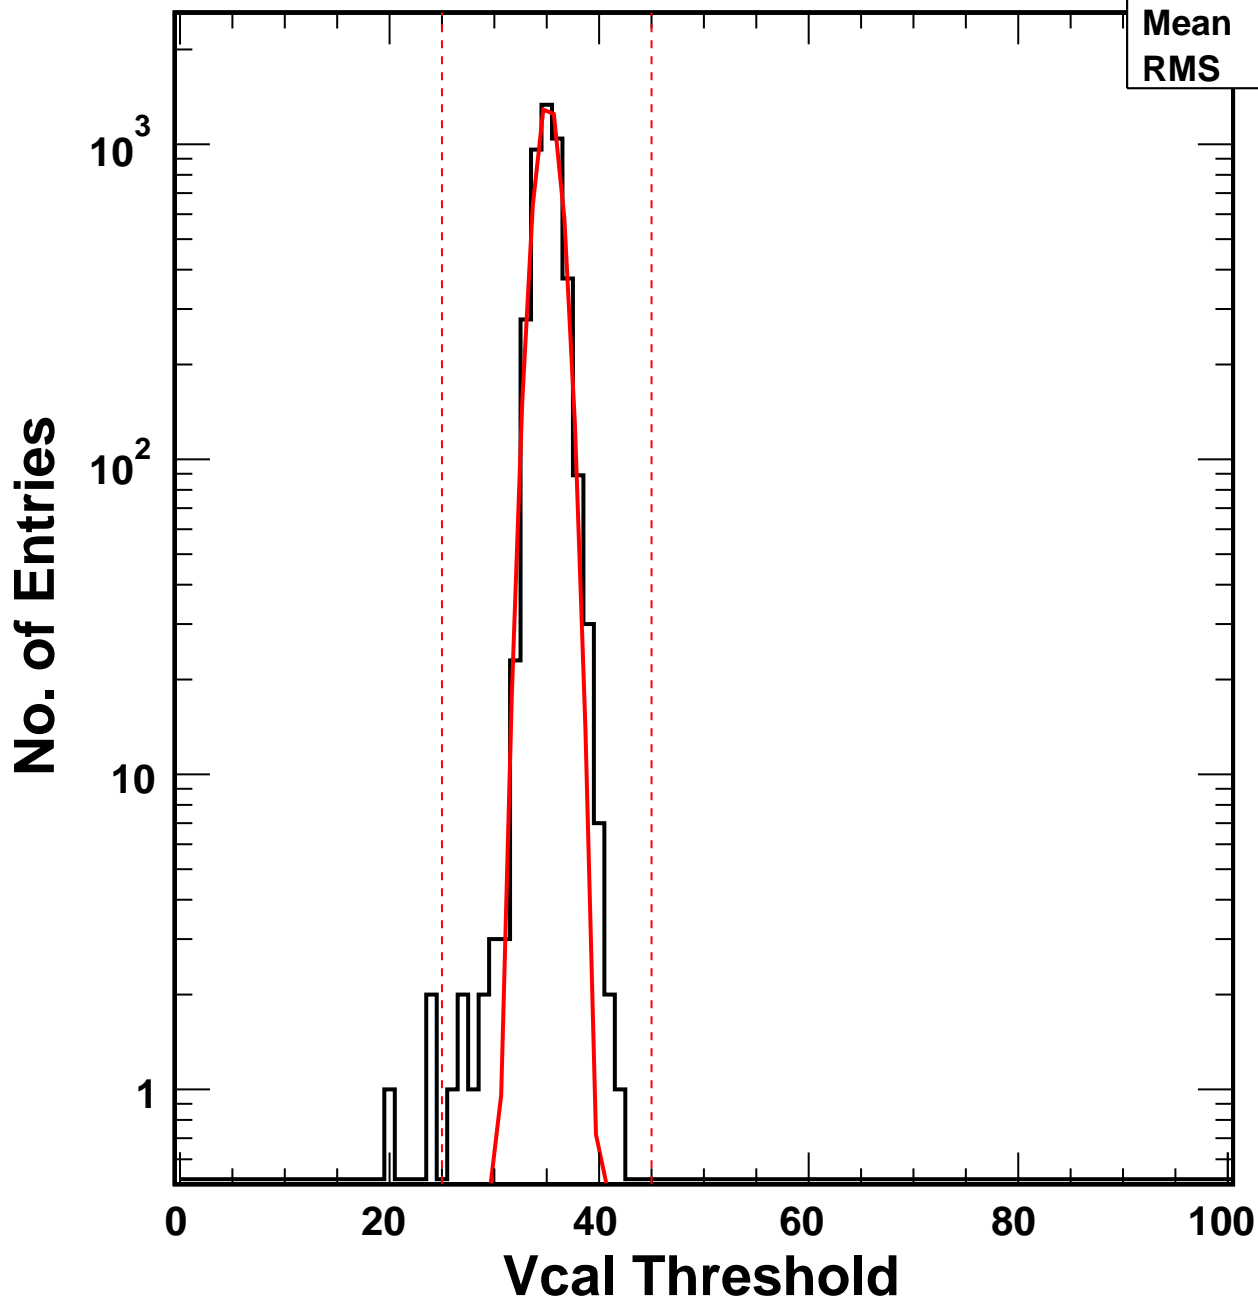

Vcal Threshold Trimmed

VcalThresholdTrimmed_1300

Entries 4160

Mean 35.13

RMS 1.32