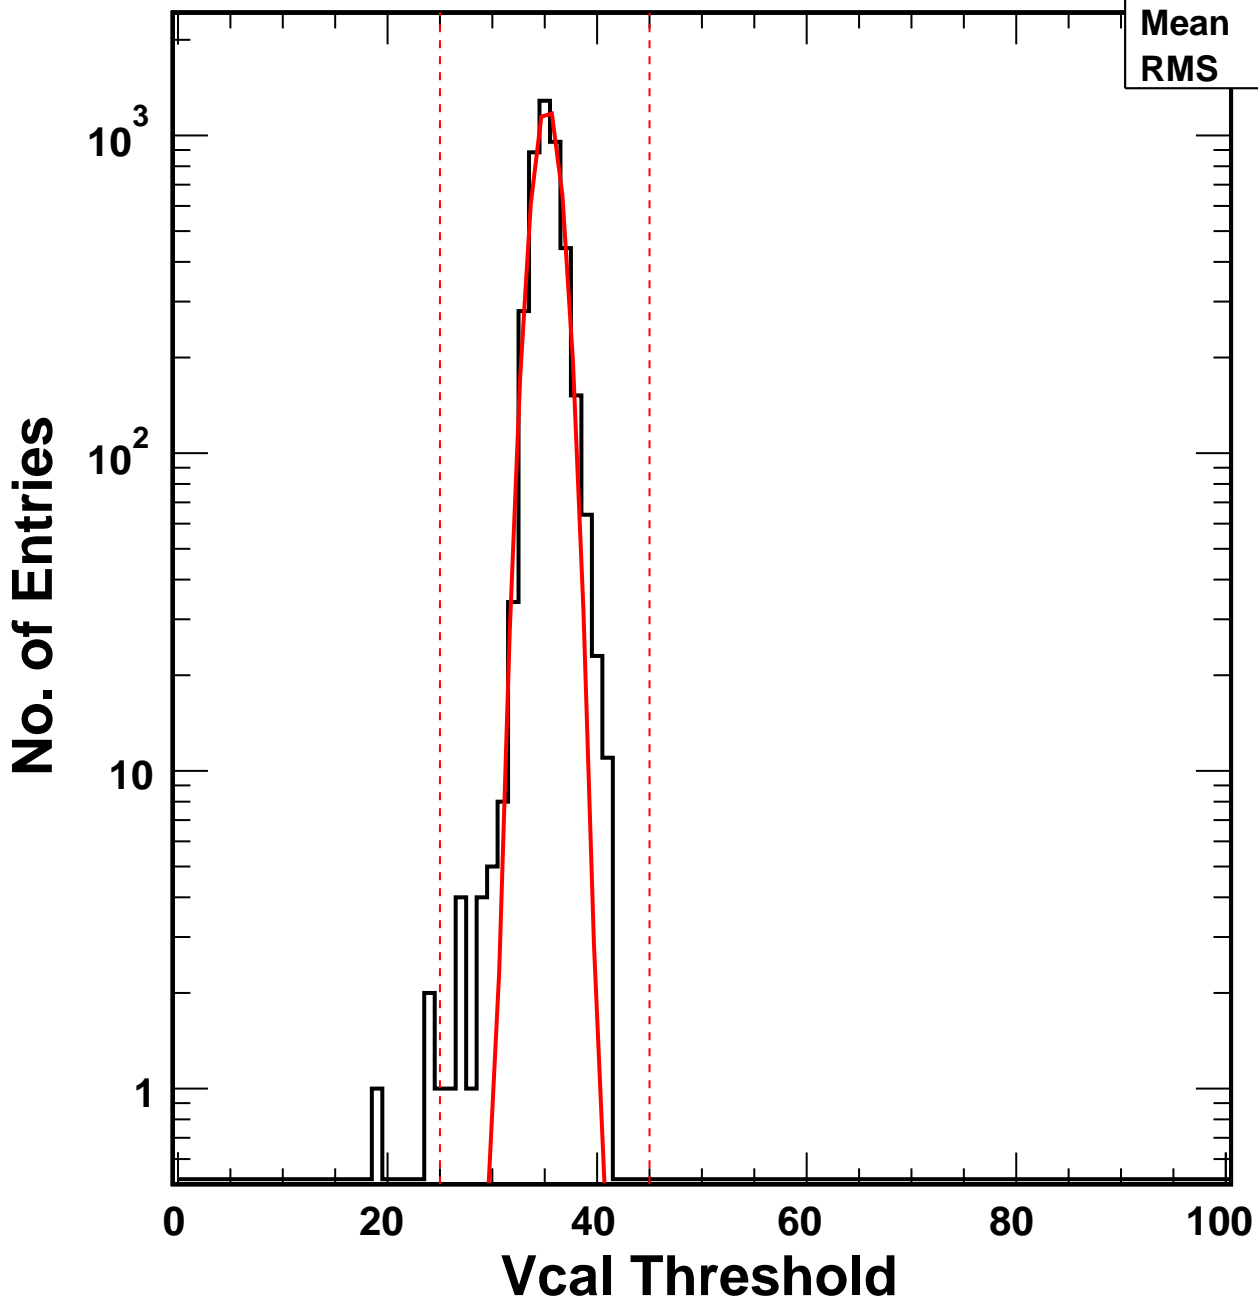

Vcal Threshold Trimmed

VcalThresholdTrimmed_1982

Entries 4160

Mean 35.24

RMS 1.514