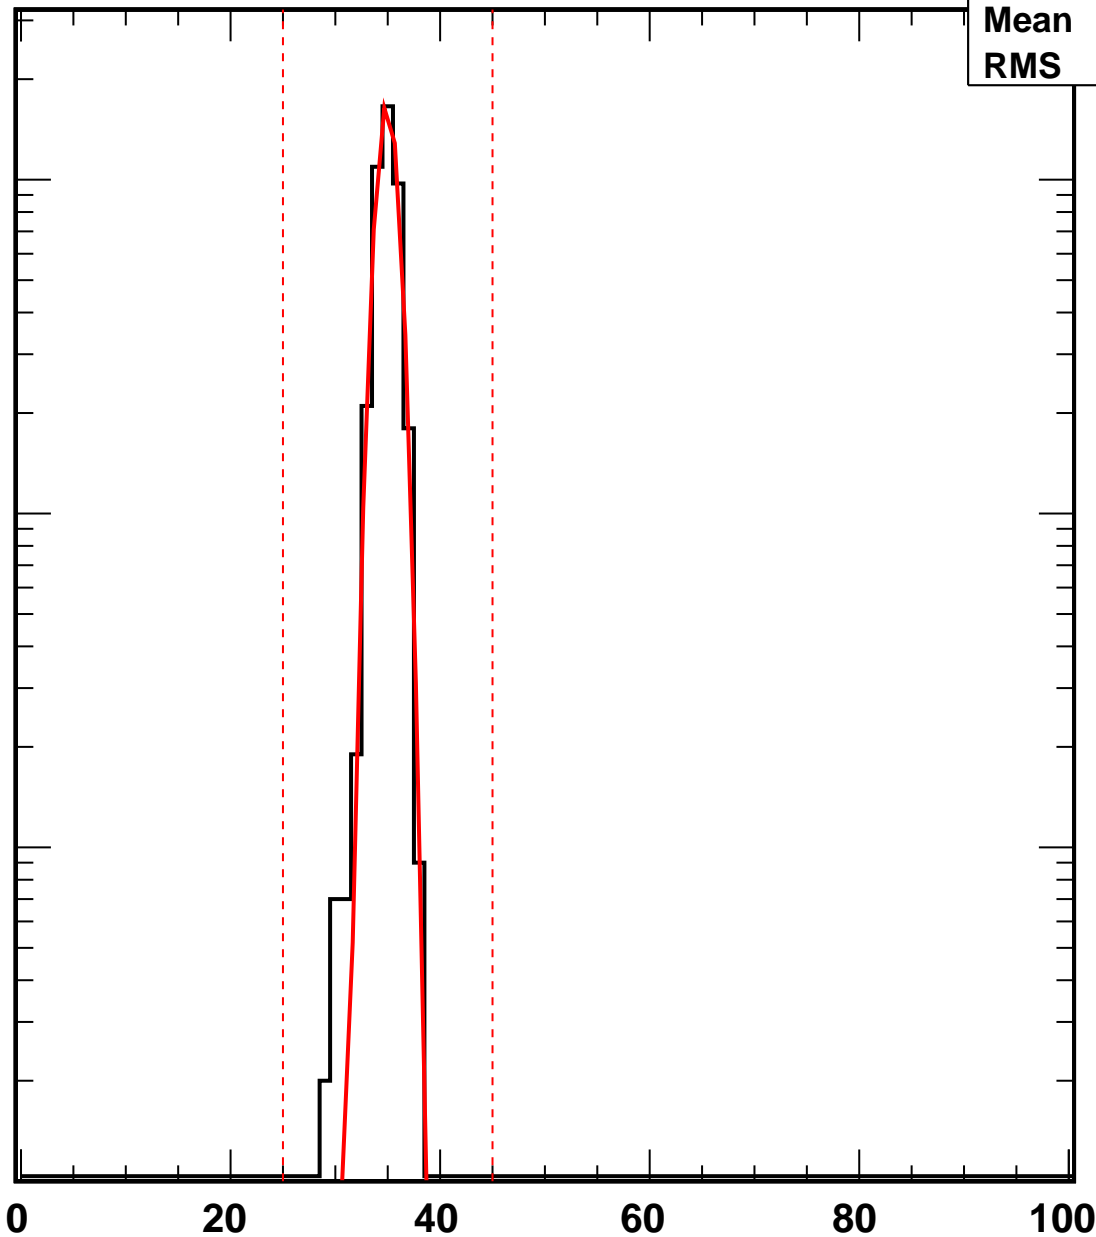

Vcal Threshold Trimmed

No. of Entries

VcalThresholdTrimmed_819

Entries 4160

Mean 34.93

RMS 1.007

10^3

10^2

10

1

Vcal Threshold