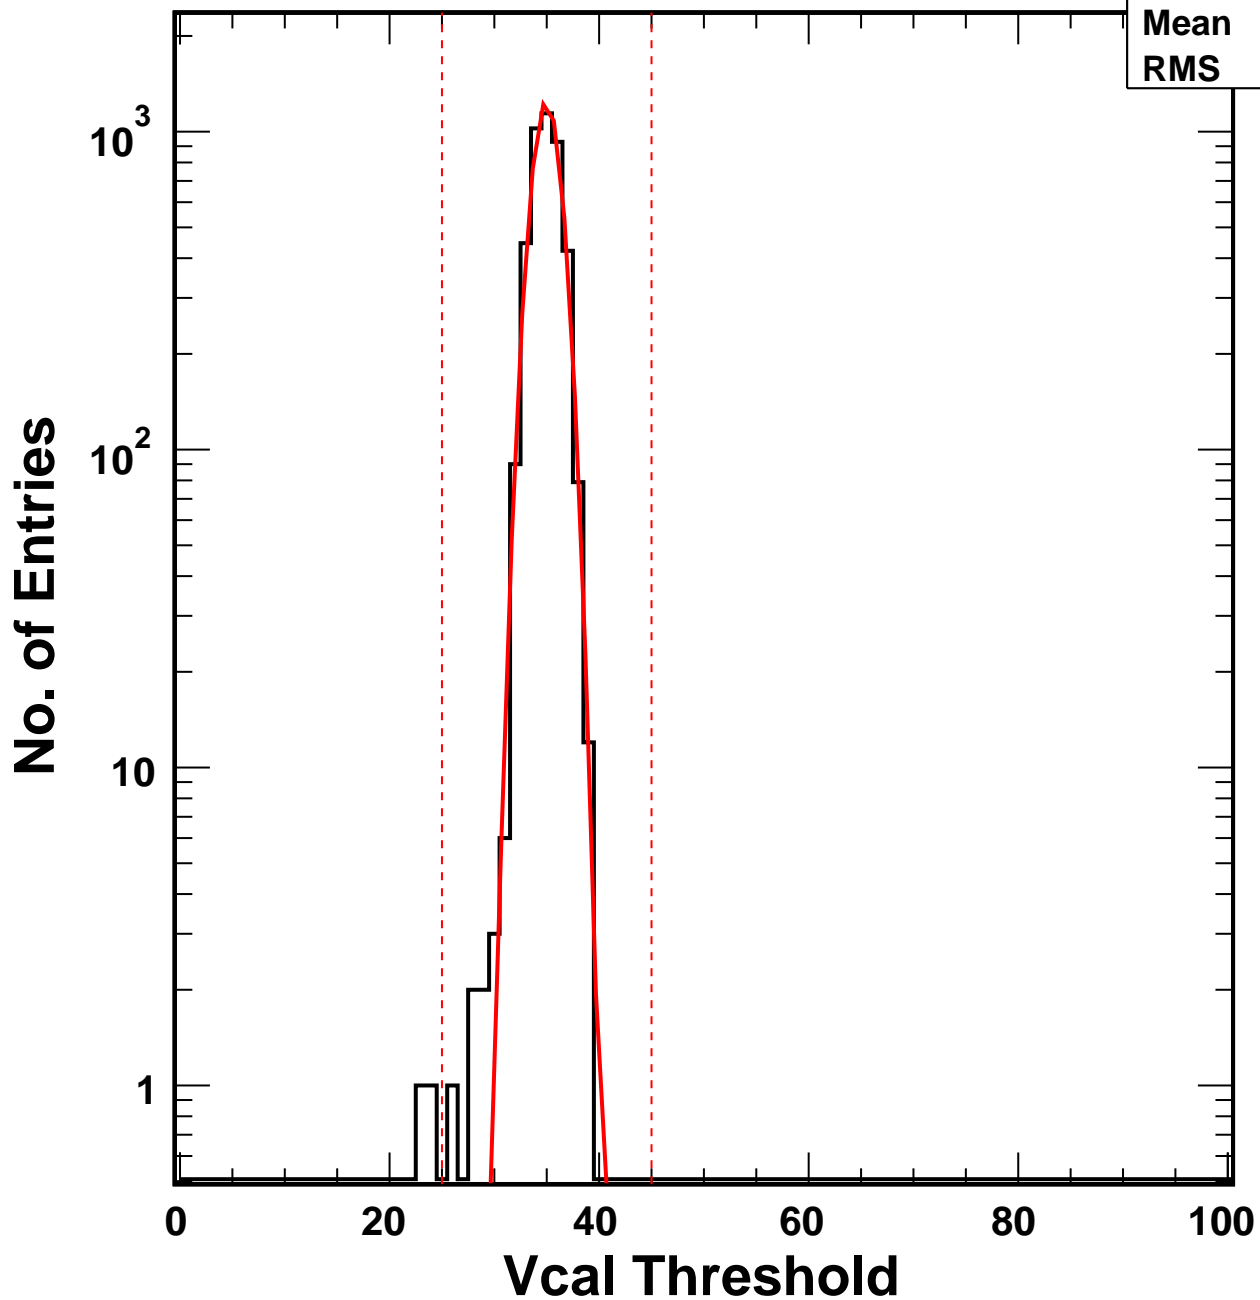

Vcal Threshold Trimmed

VcalThresholdTrimmed_1784

Entries 4160

Mean 34.95

RMS 1.37