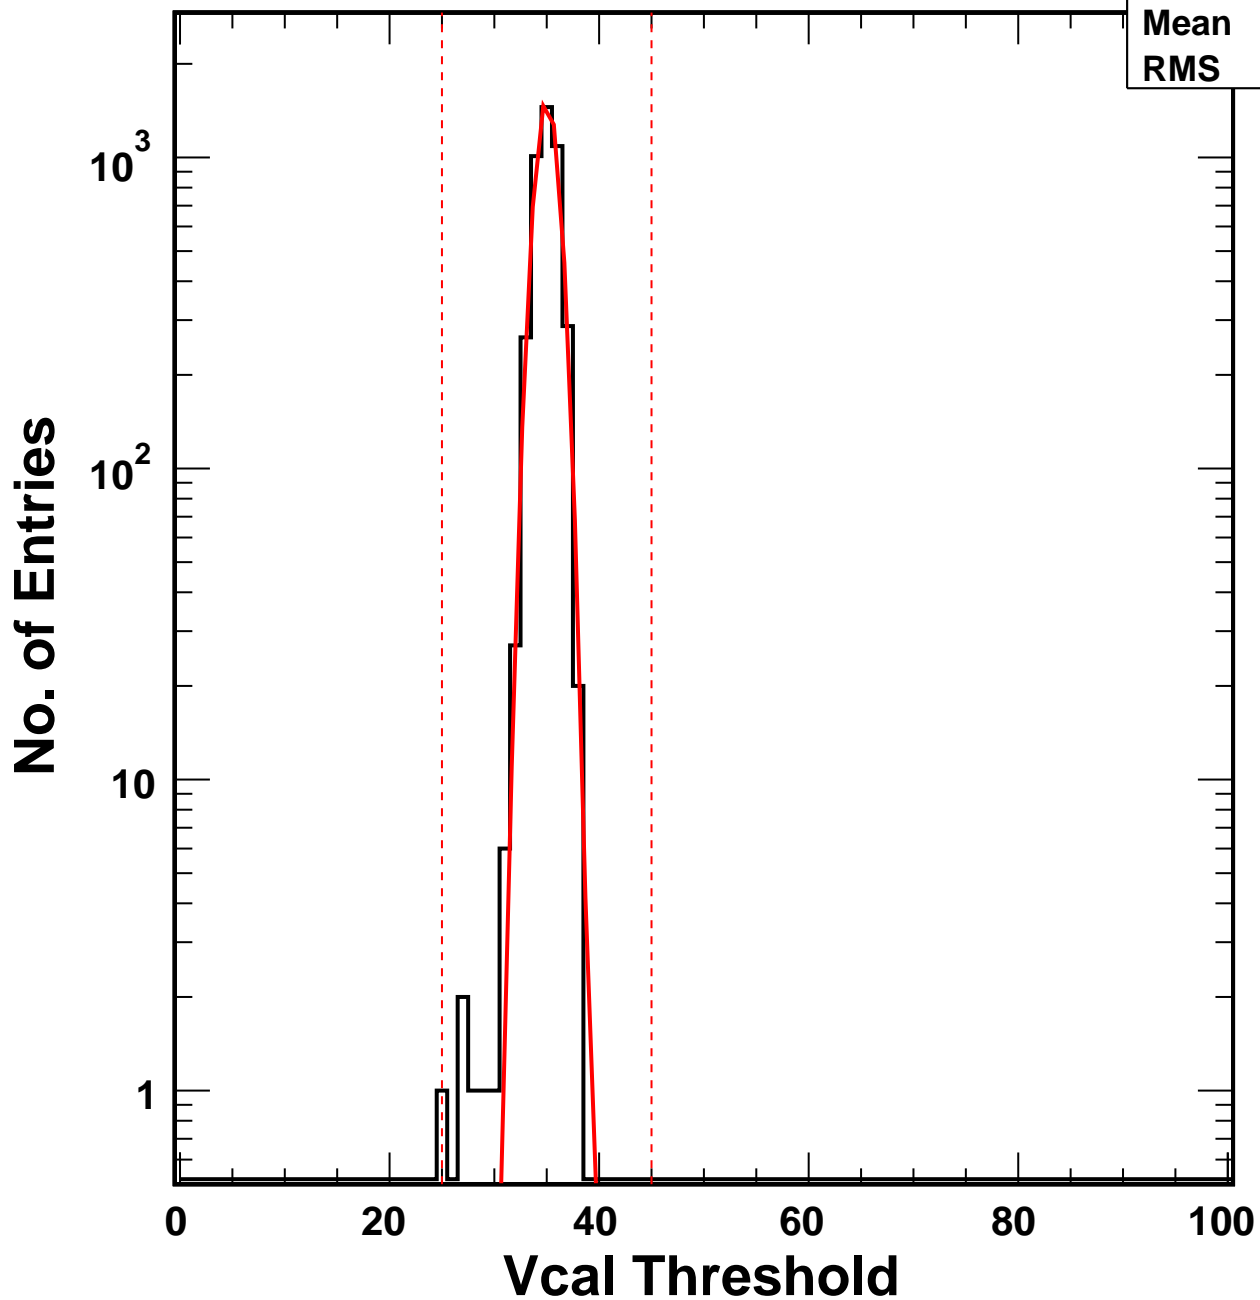

Vcal Threshold Trimmed

VcalThresholdTrimmed_1662

Entries 4160

Mean 35.01

RMS 1.114