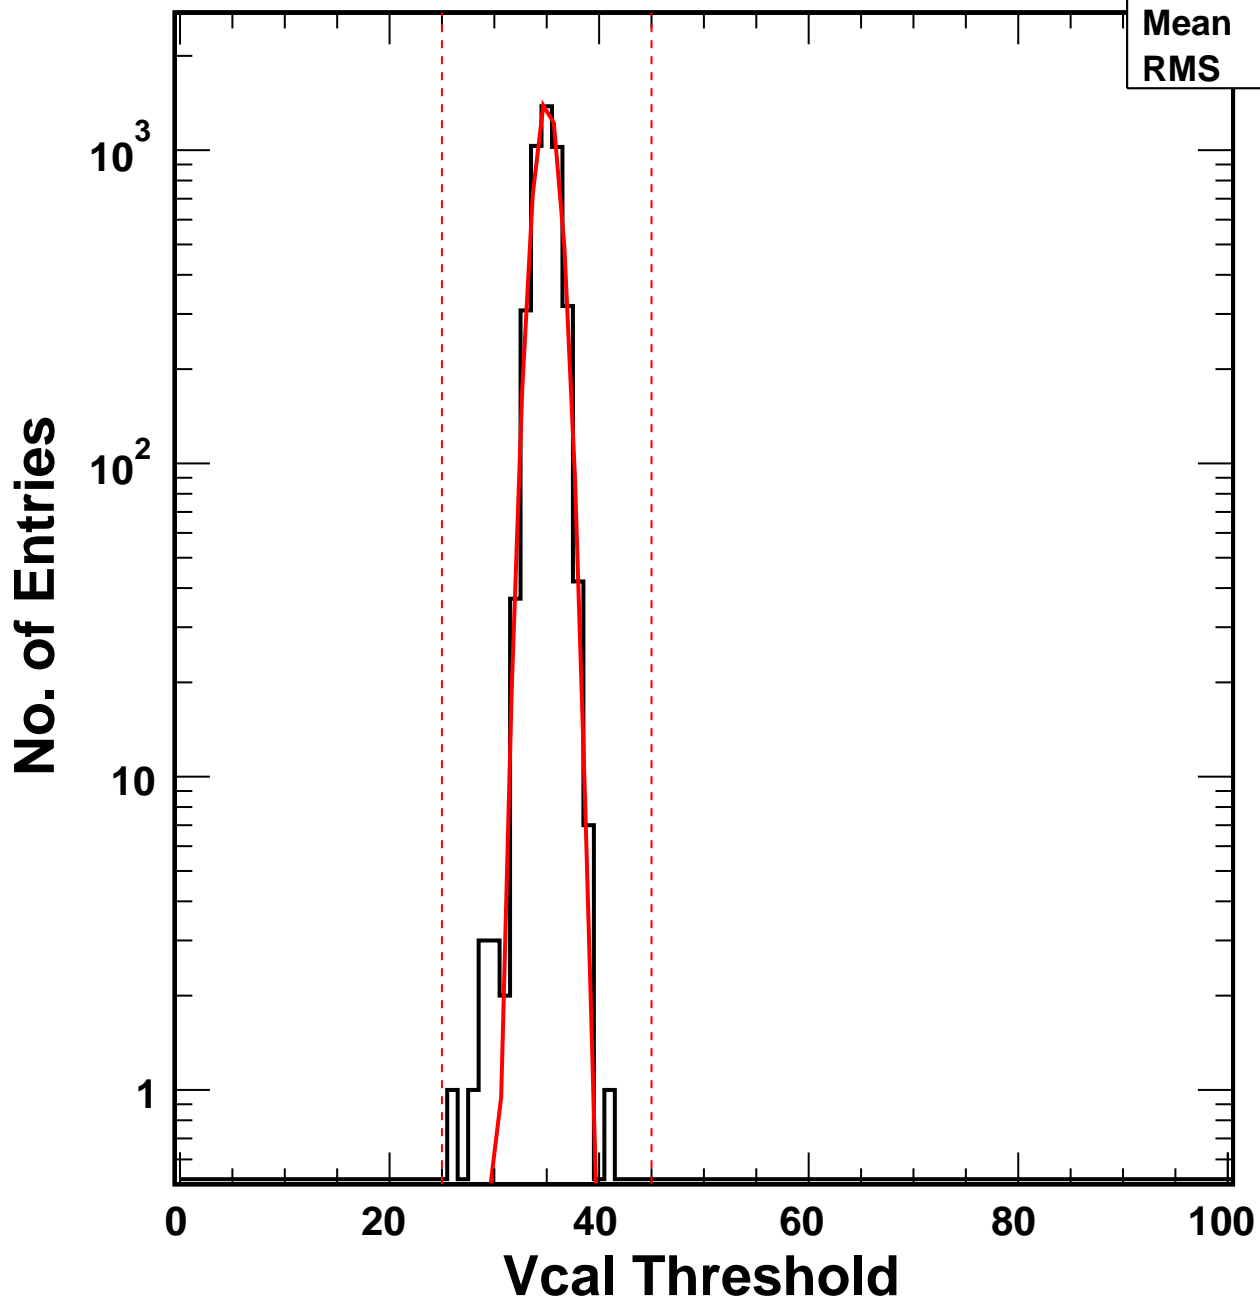

Vcal Threshold Trimmed

VcalThresholdTrimmed_509

Entries 4160

Mean 35

RMS 1.177