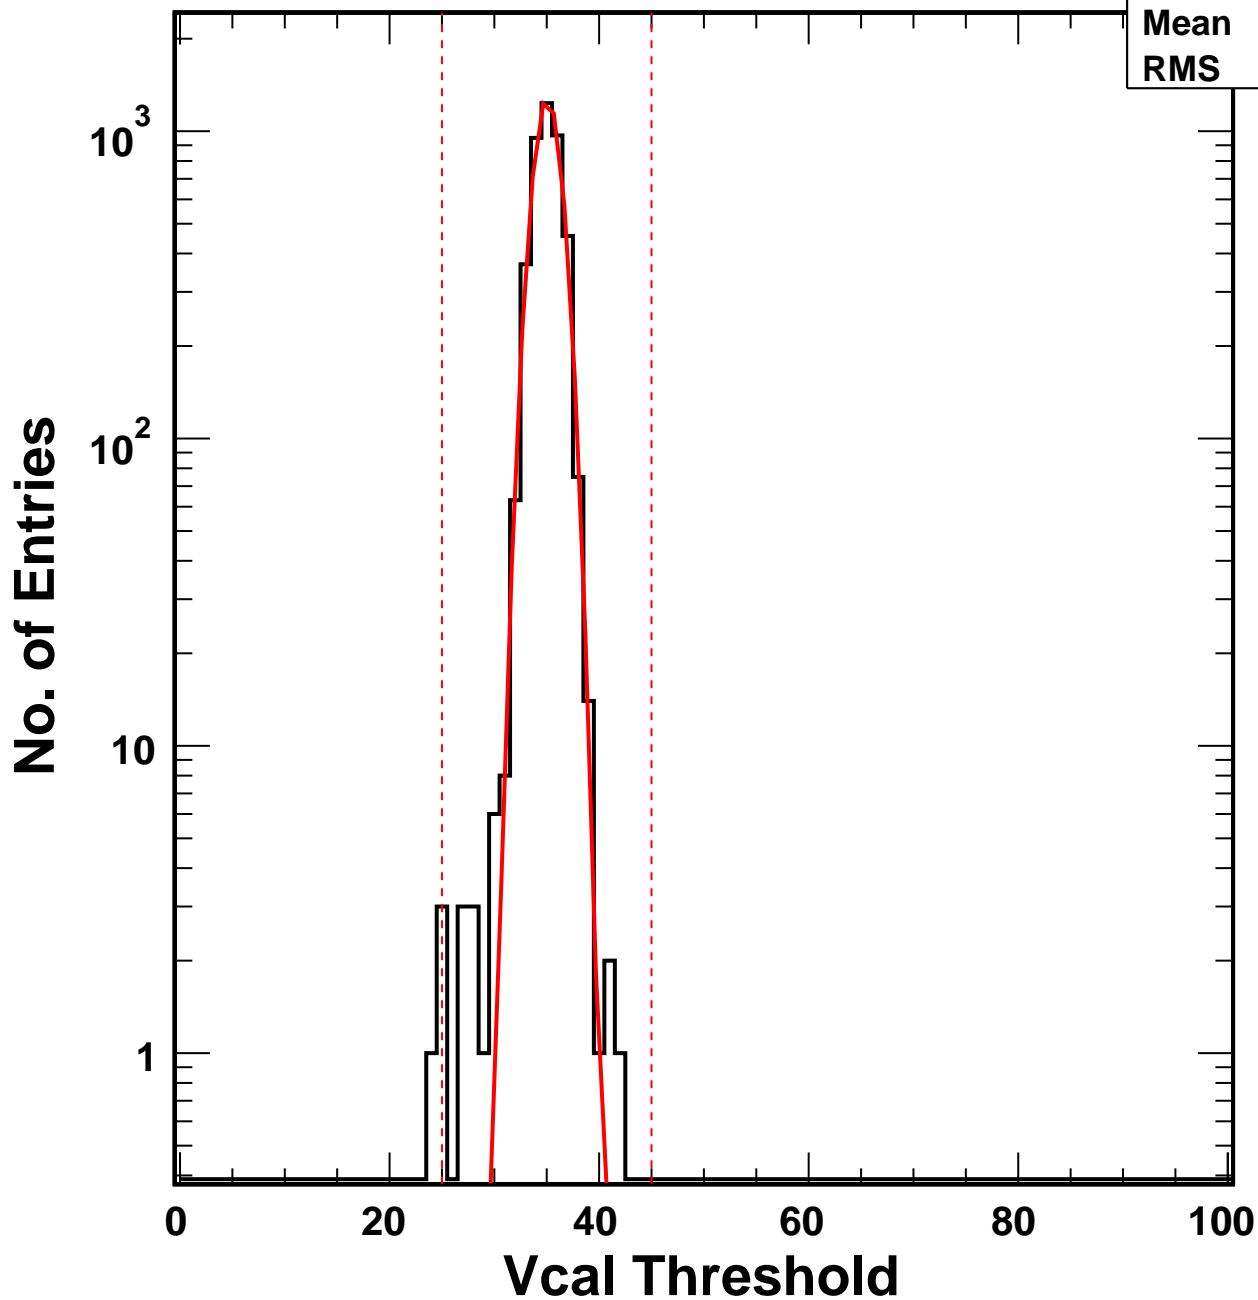

Vcal Threshold Trimmed

VcalThresholdTrimmed_385

Entries 4160

Mean 35.04

RMS 1.378