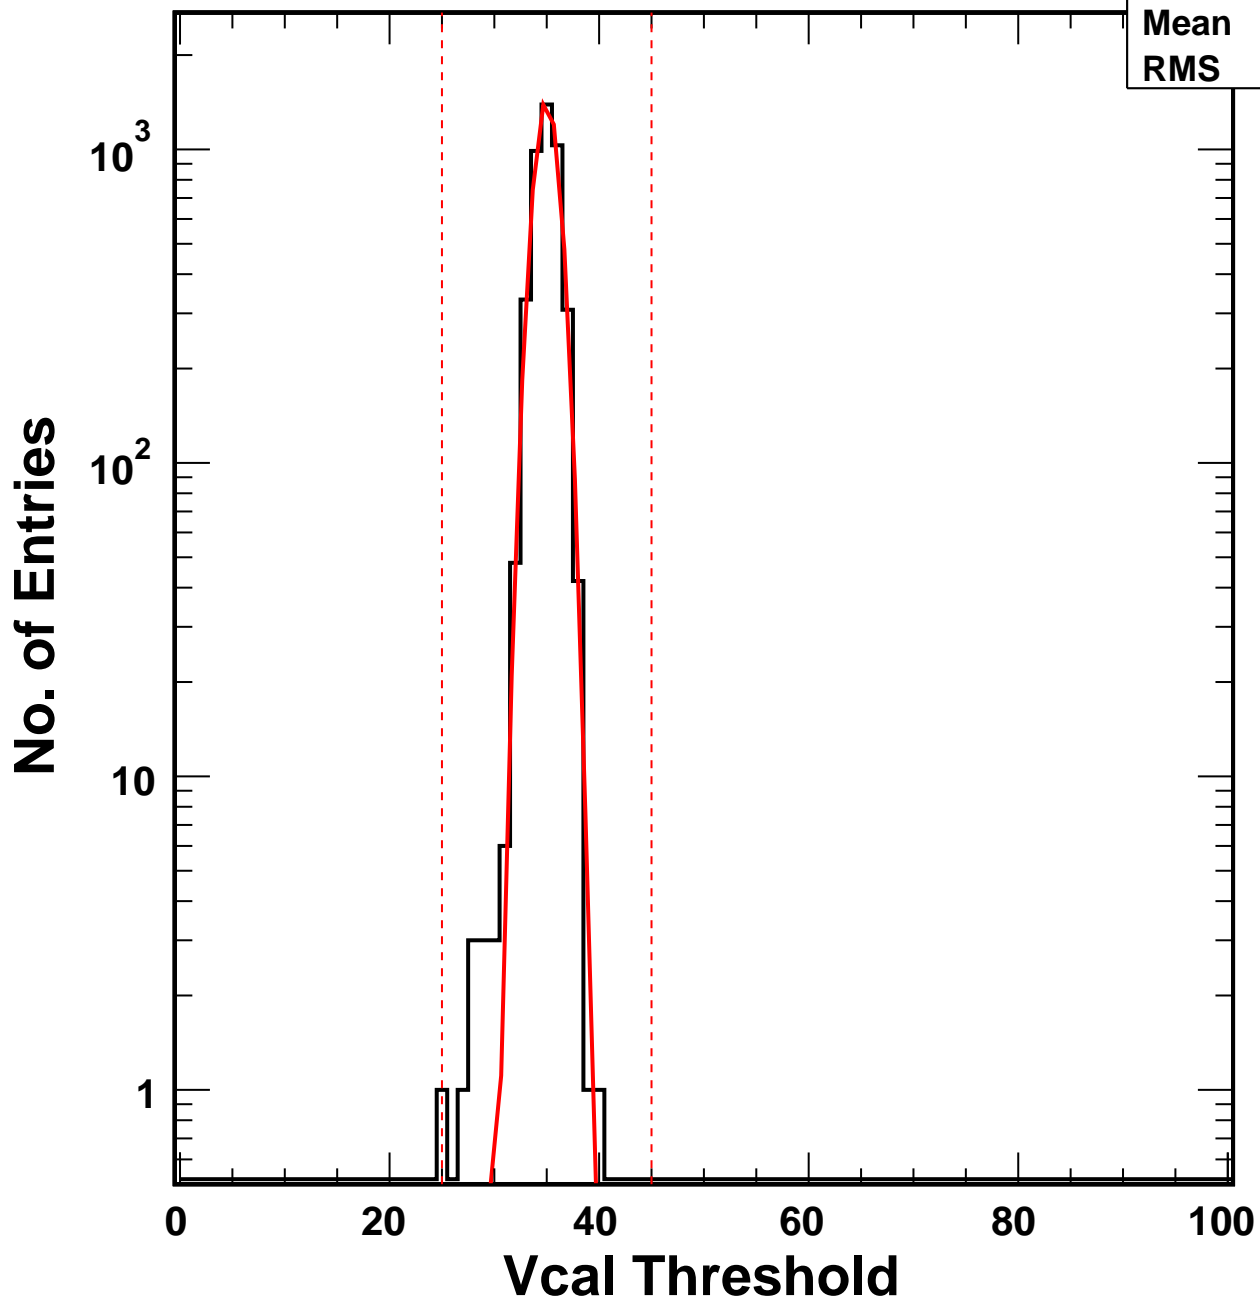

Vcal Threshold Trimmed

VcalThresholdTrimmed_6453

Entries 4160

Mean 34.97

RMS 1.203