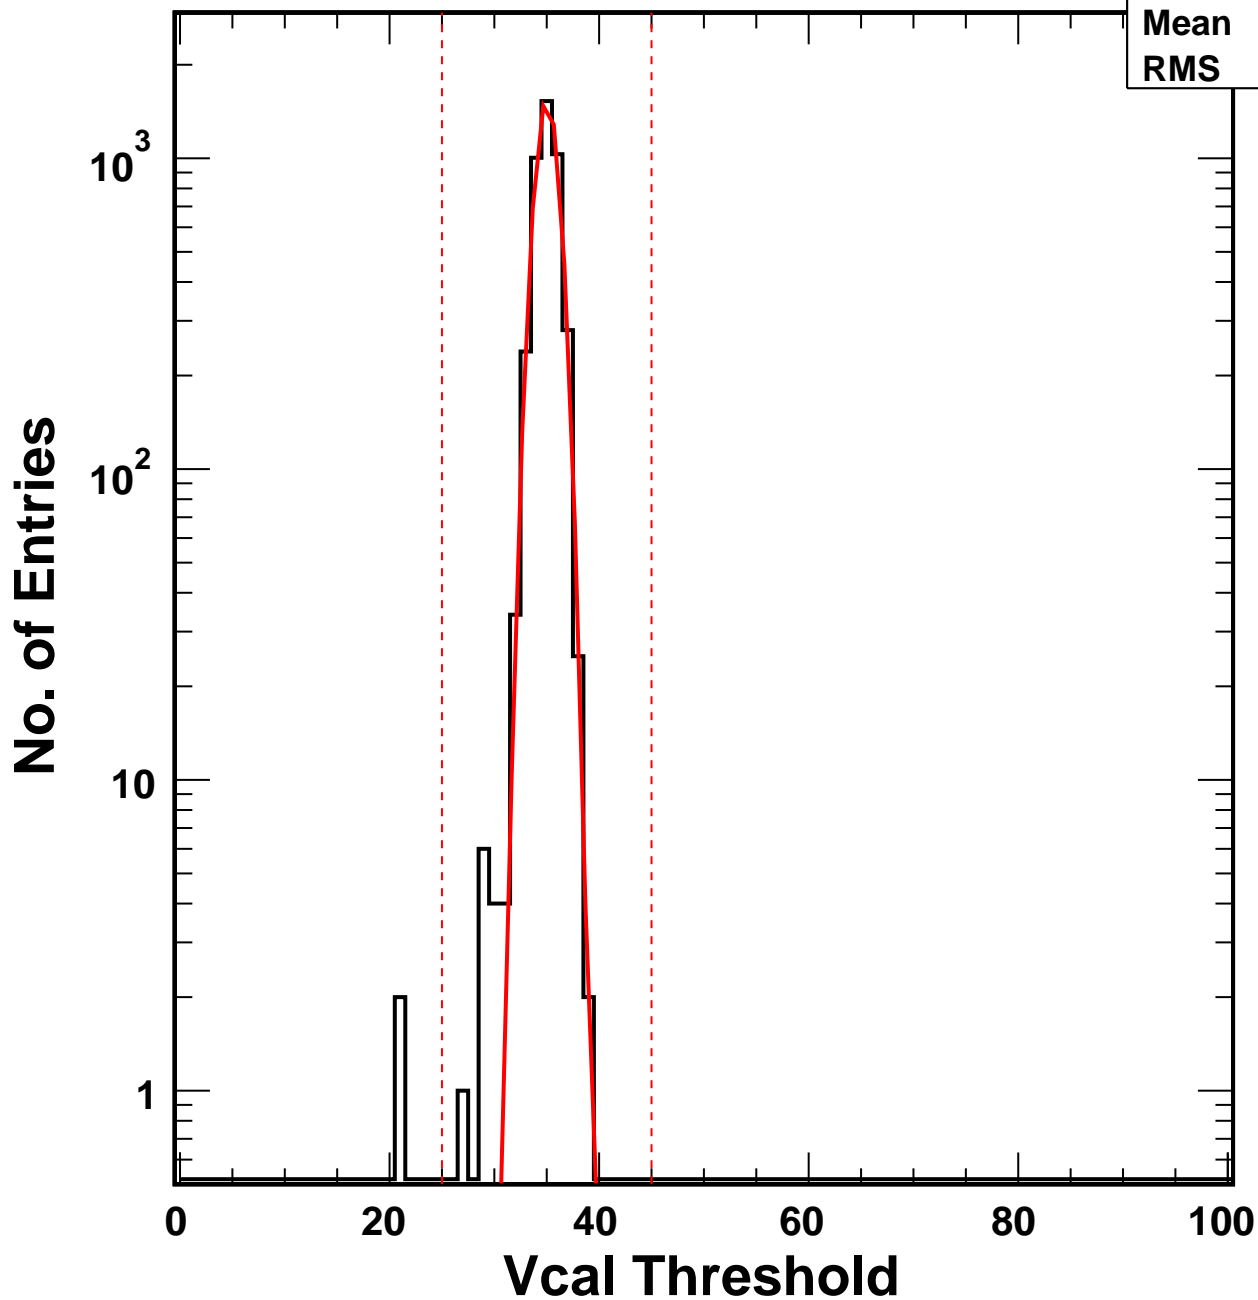

Vcal Threshold Trimmed

VcalThresholdTrimmed_6148

Entries	4160
Mean	35
RMS	1.151