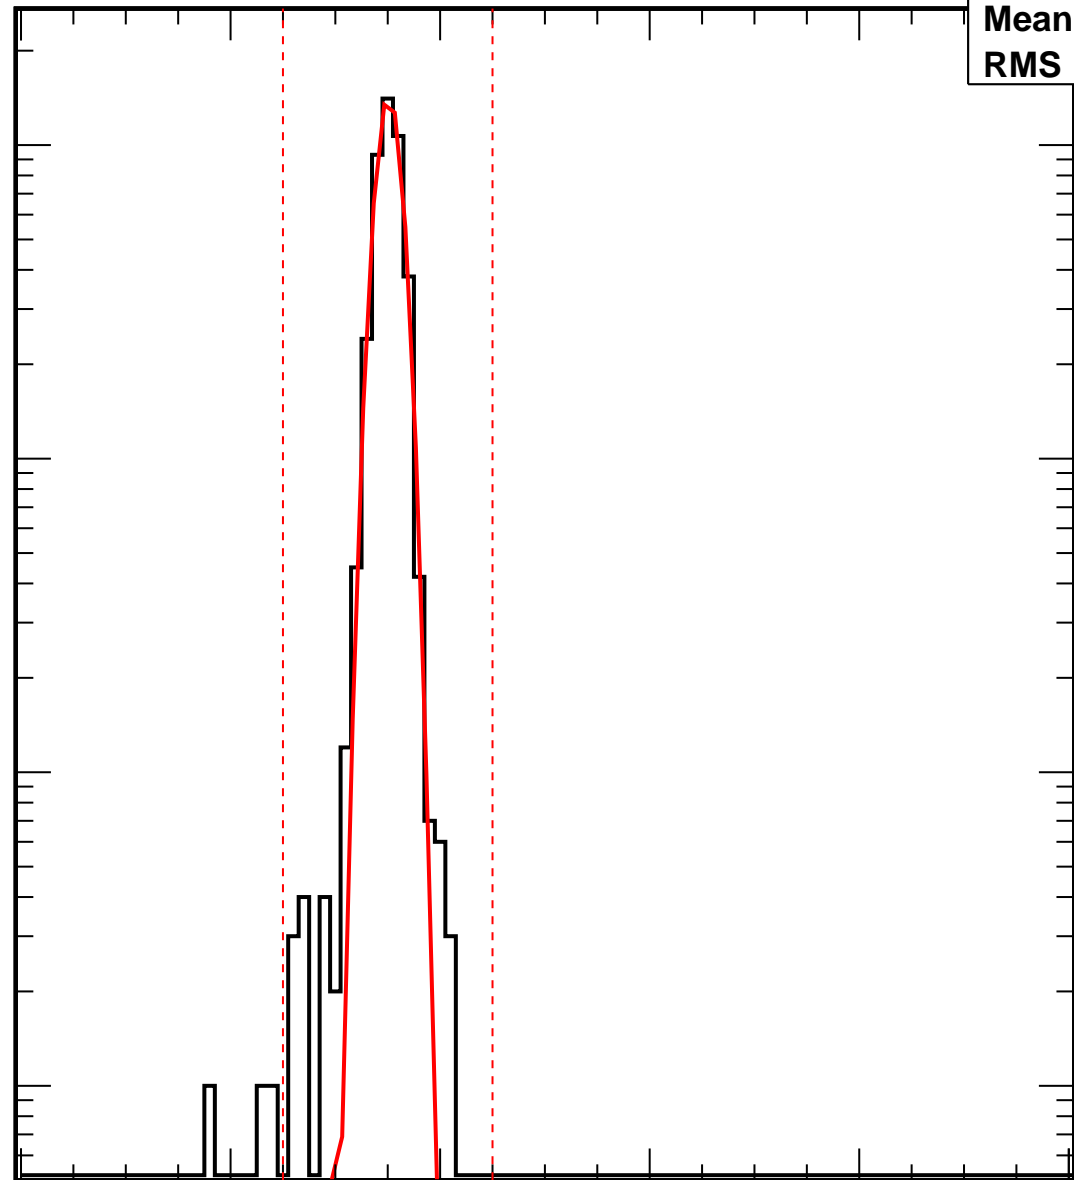

Vcal Threshold Trimmed

No. of Entries

VcalThresholdTrimmed_6041

Entries	4160
Mean	35.07
RMS	1.303

10³
10²
10
1

0 20 40 60 80 100
Vcal Threshold