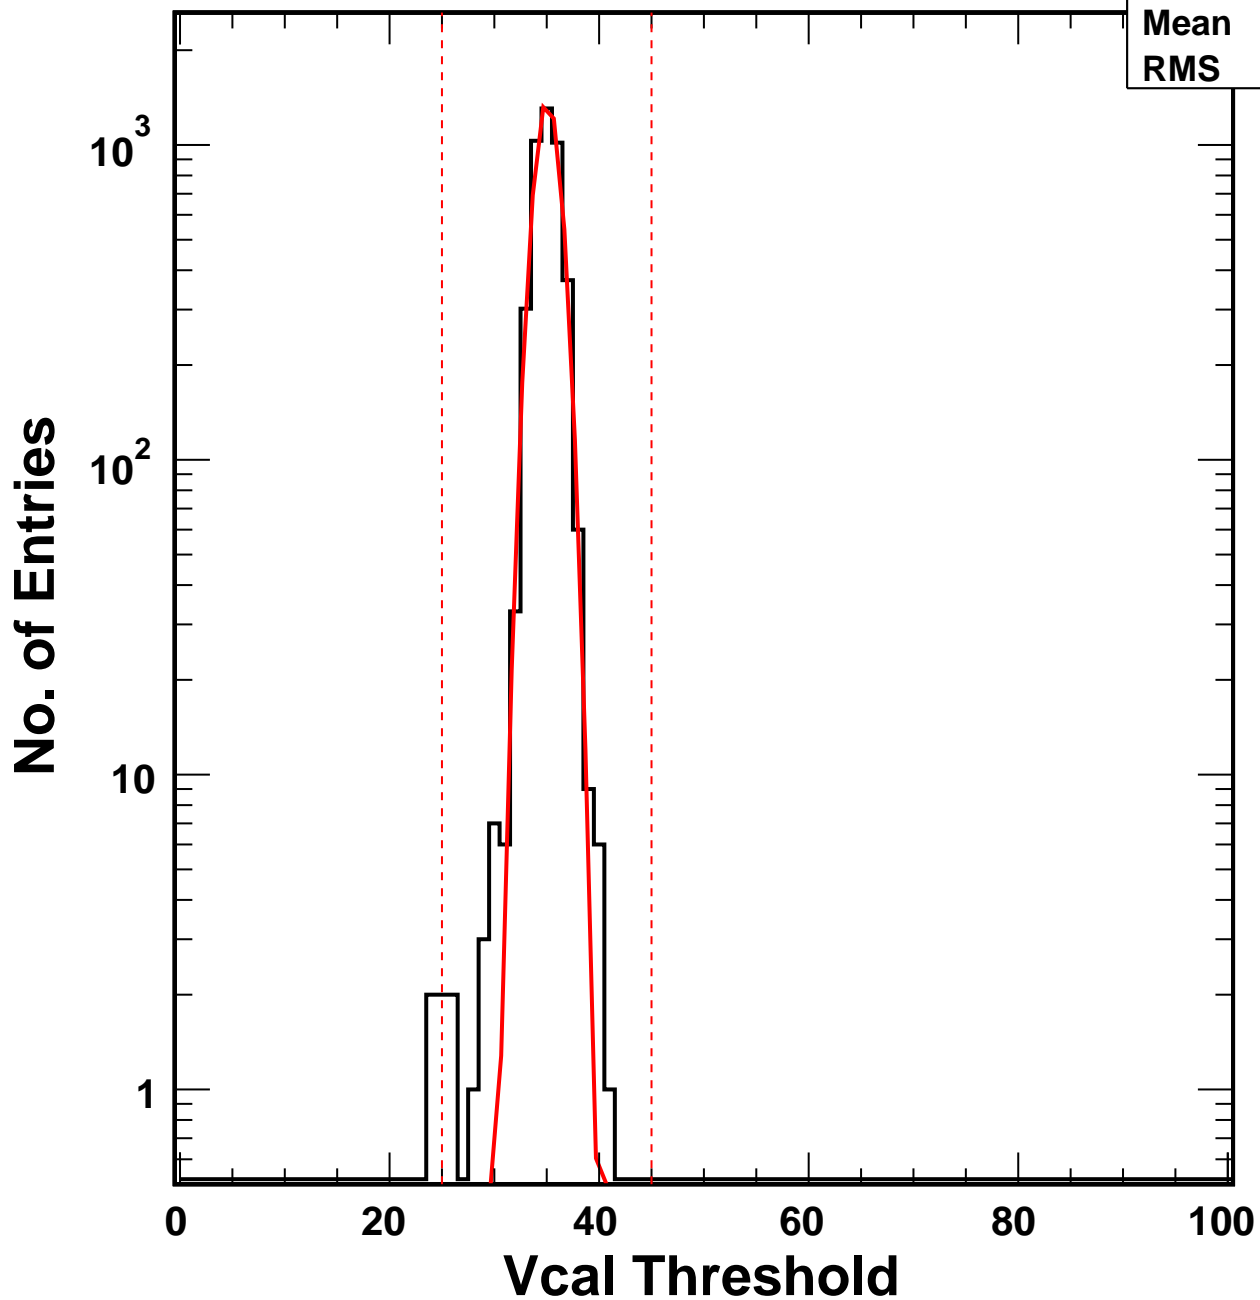

Vcal Threshold Trimmed

VcalThresholdTrimmed_4530

Entries 4160

Mean 35.03

RMS 1.291