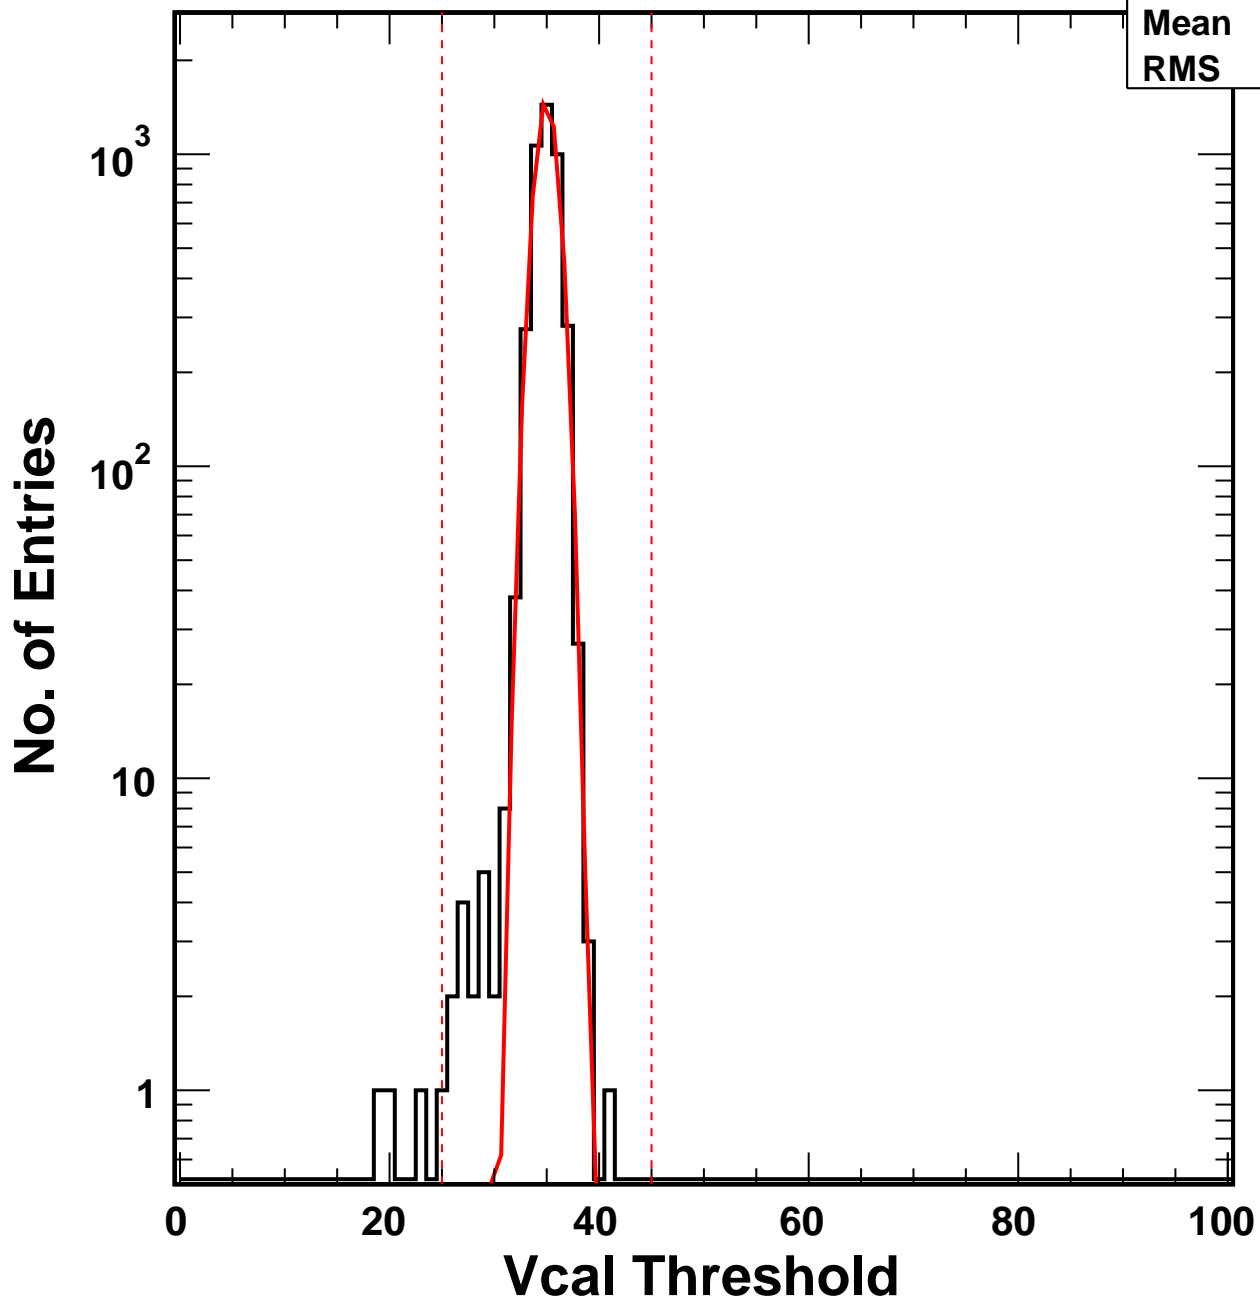

Vcal Threshold Trimmed

VcalThresholdTrimmed_4896

Entries 4160

Mean 34.94

RMS 1.254