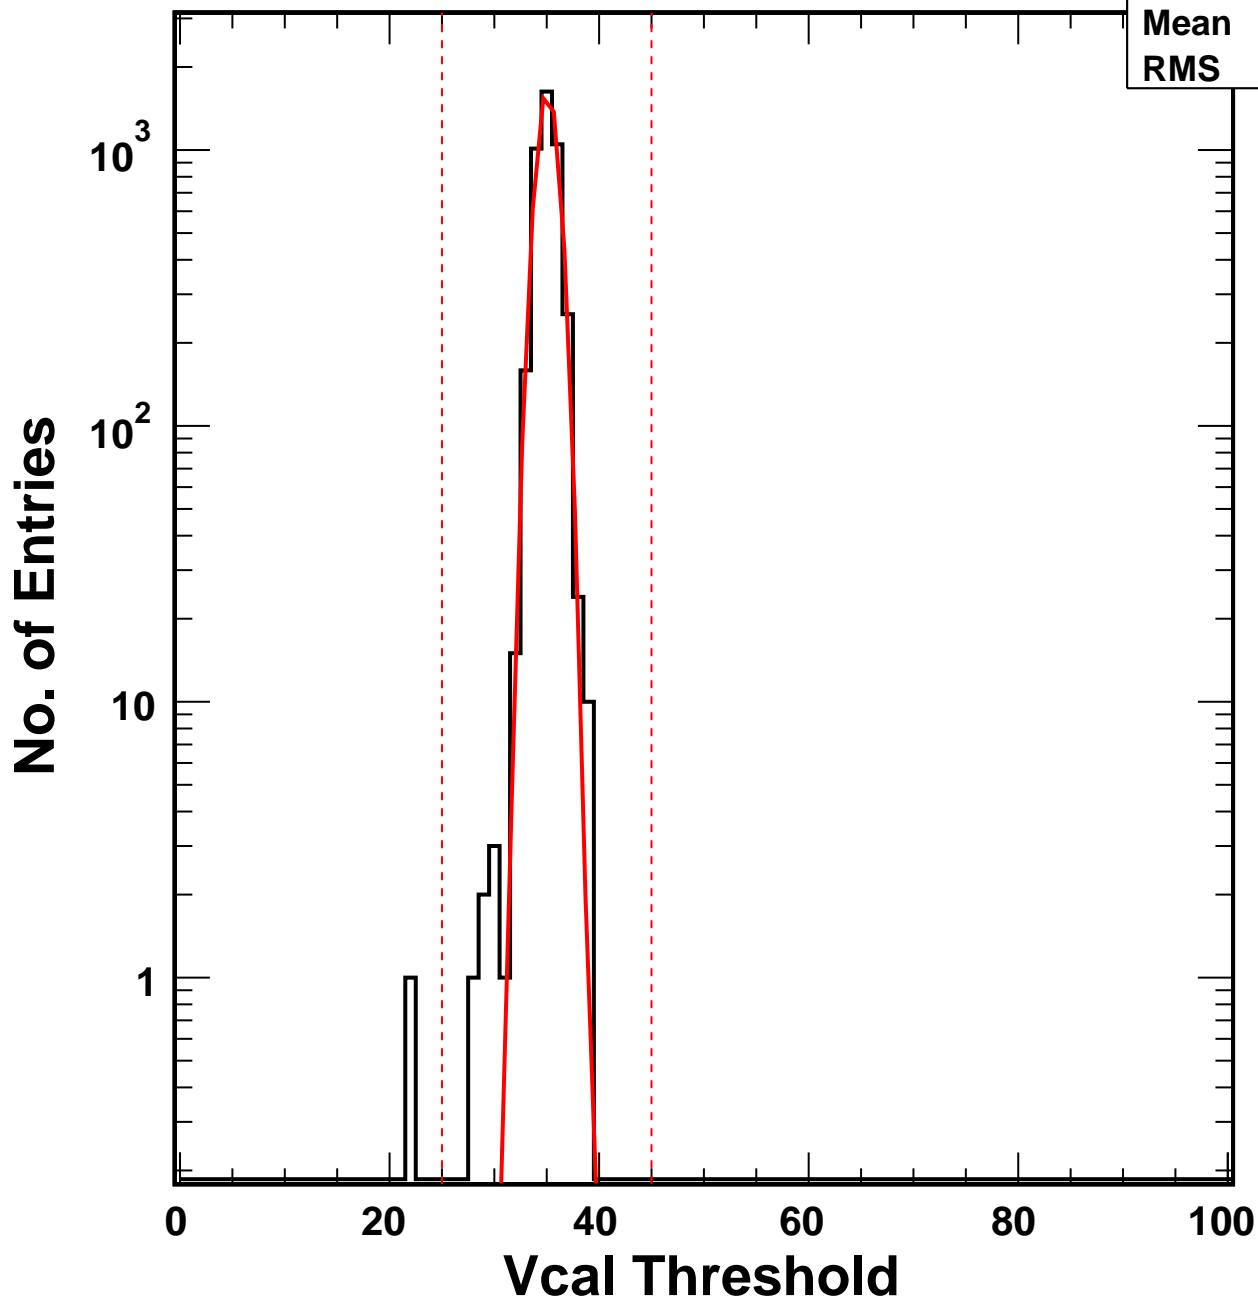

Vcal Threshold Trimmed

VcalThresholdTrimmed_3386

Entries 4160

Mean 35.06

RMS 1.051