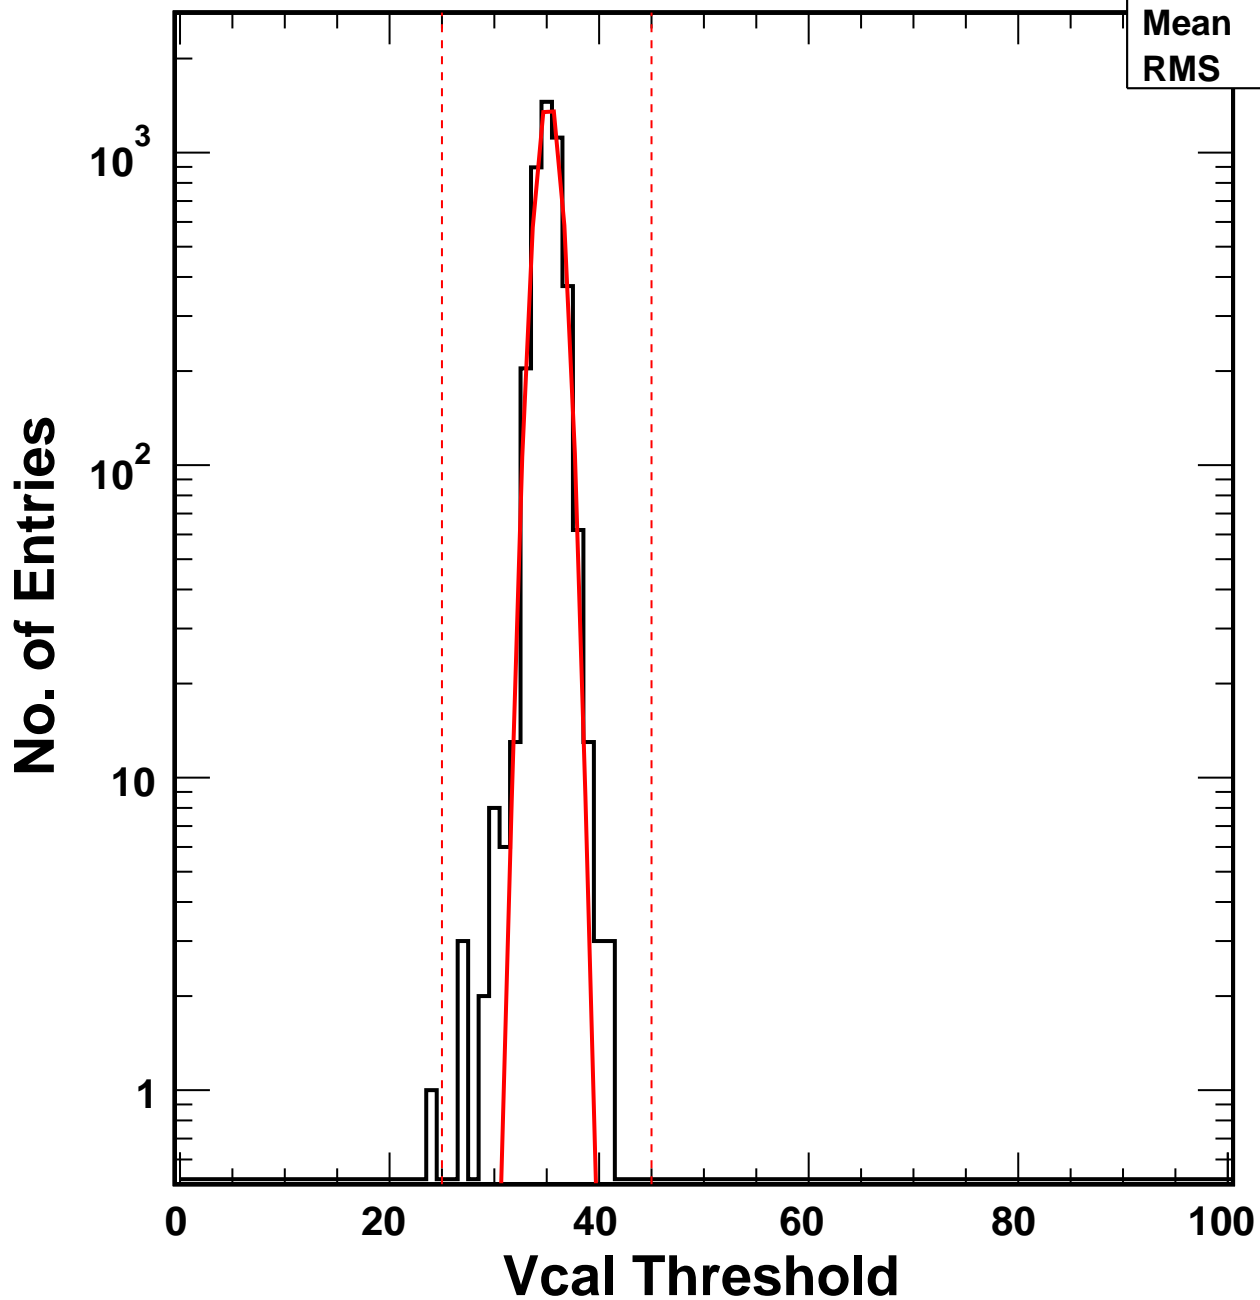

Vcal Threshold Trimmed

VcalThresholdTrimmed_3142

Entries	4160
Mean	35.16
RMS	1.197