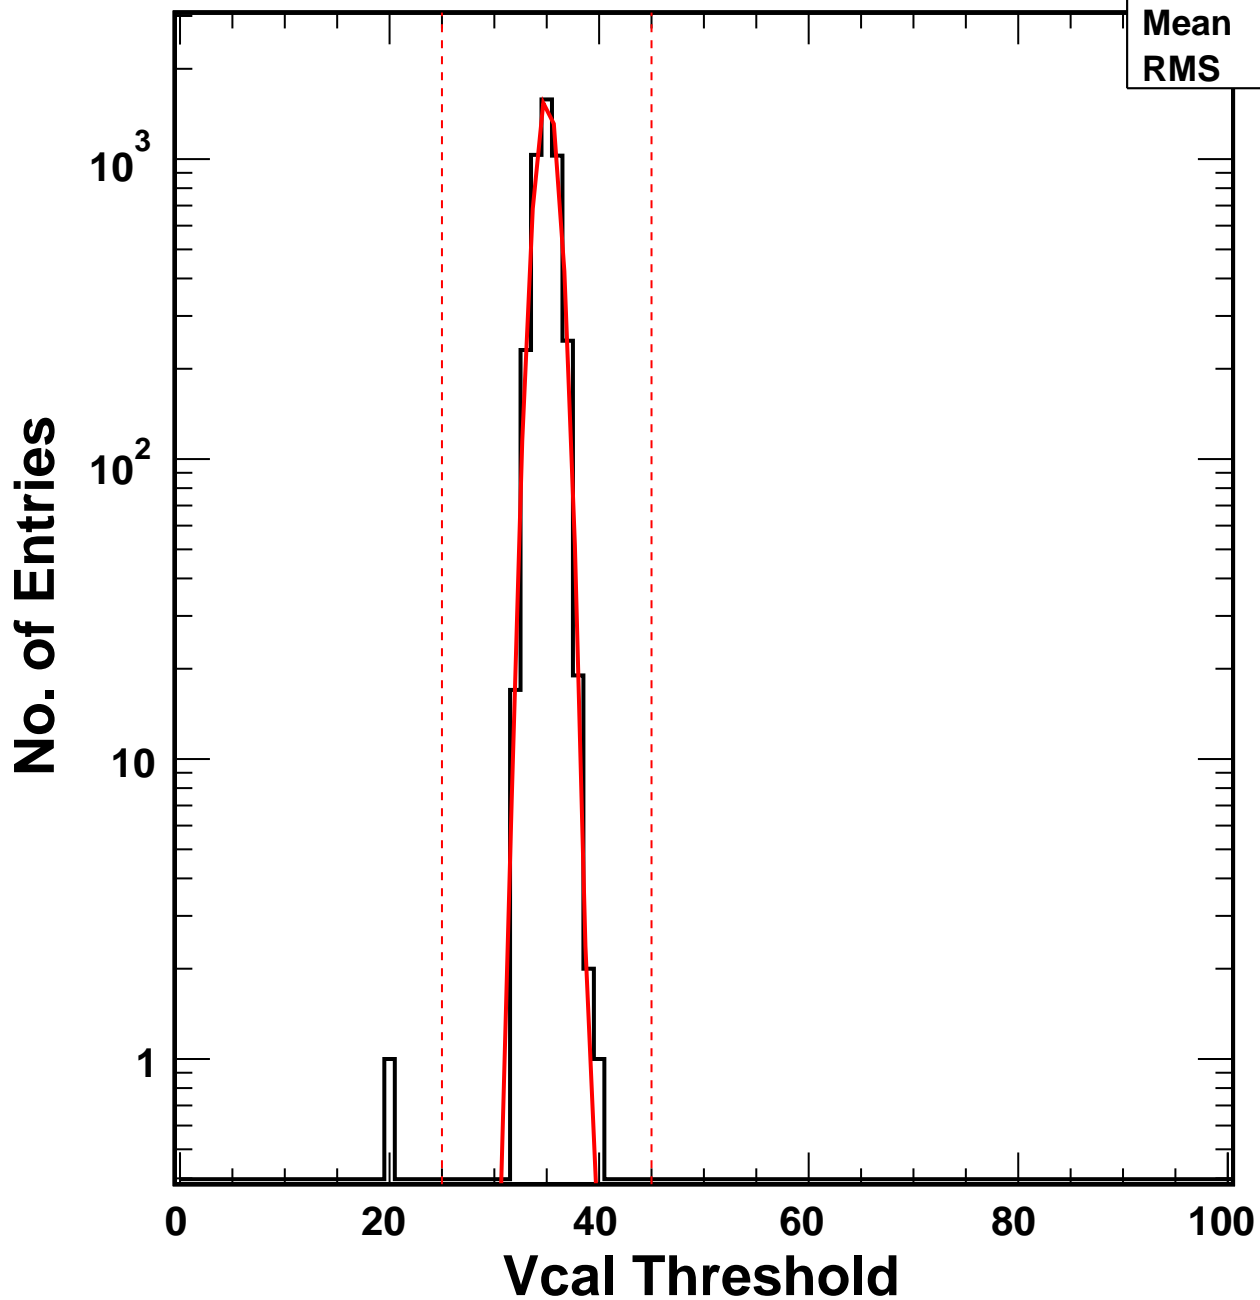

Vcal Threshold Trimmed

VcalThresholdTrimmed_2424

Entries 4160

Mean 35.01

RMS 1.049