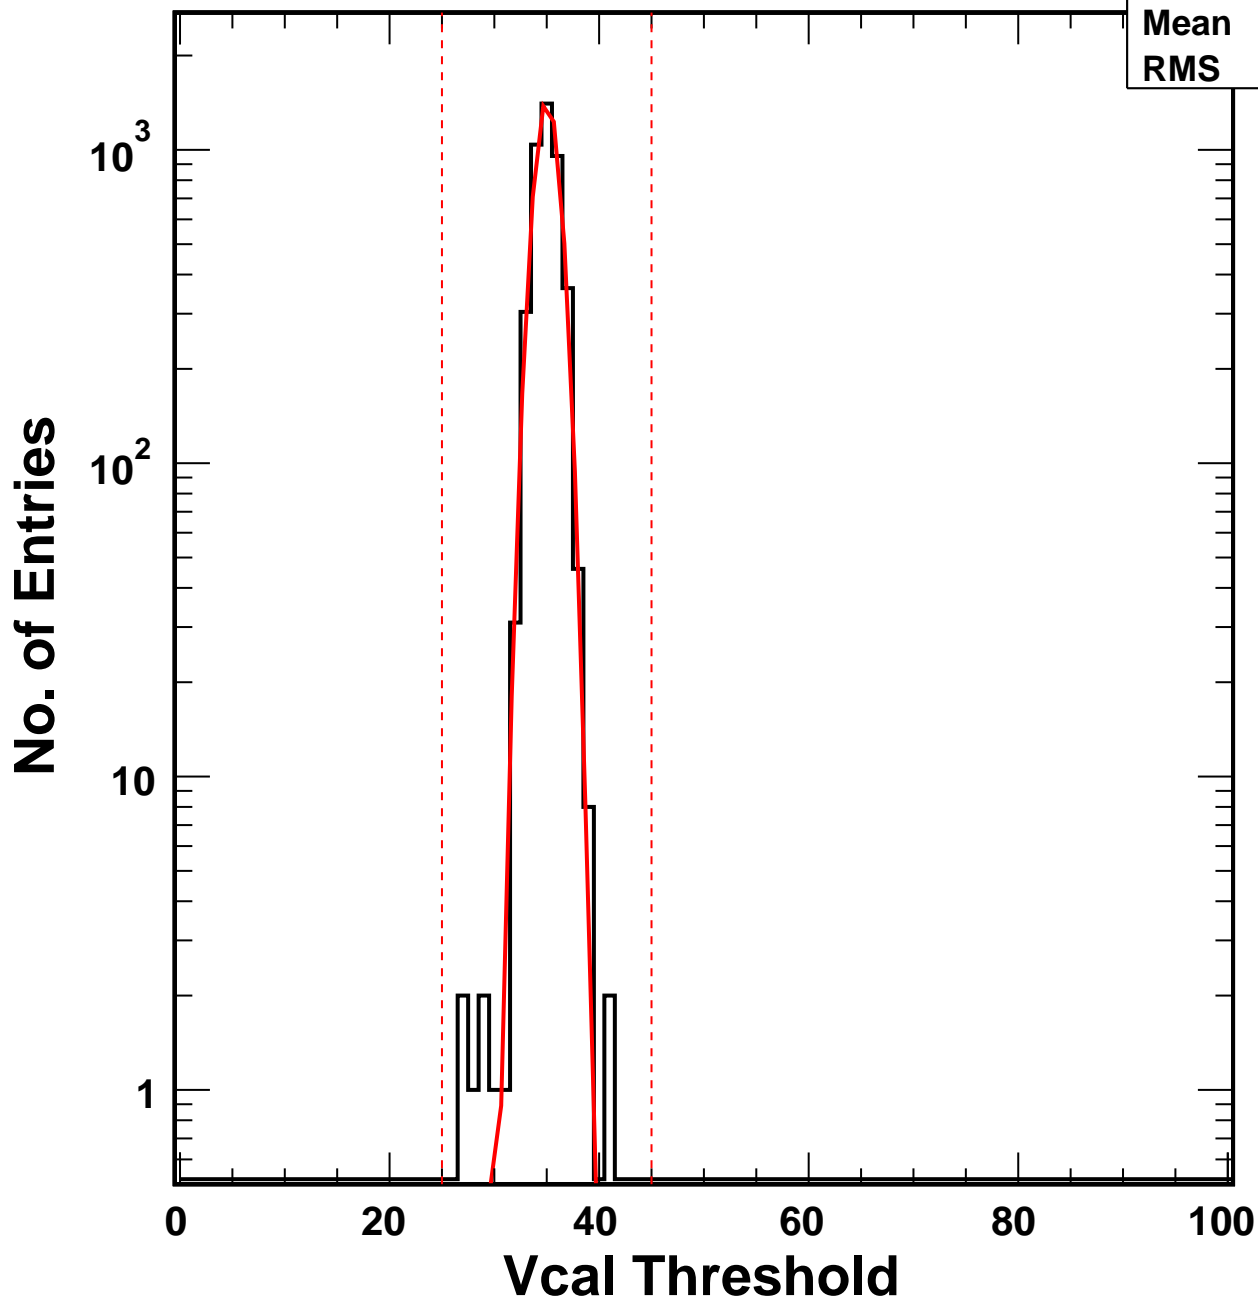

Vcal Threshold Trimmed

VcalThresholdTrimmed_8009

Entries 4160

Mean 35.02

RMS 1.185