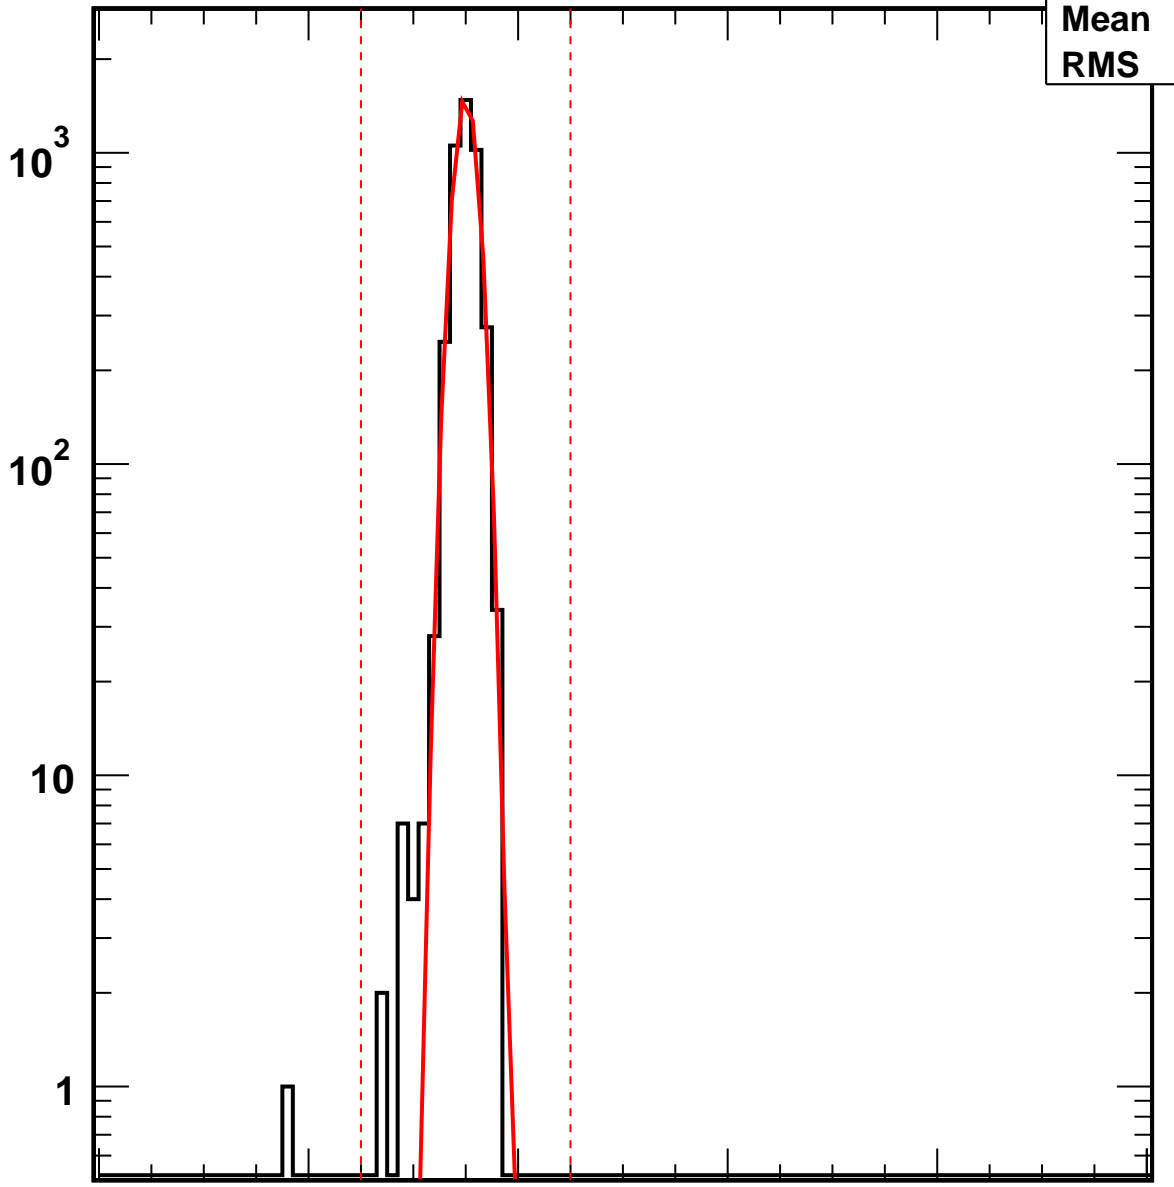

Vcal Threshold Trimmed

VcalThresholdTrimmed_7887

Entries	4160
Mean	34.98
RMS	1.16

No. of Entries

0 20 40 60 80 100

Vcal Threshold