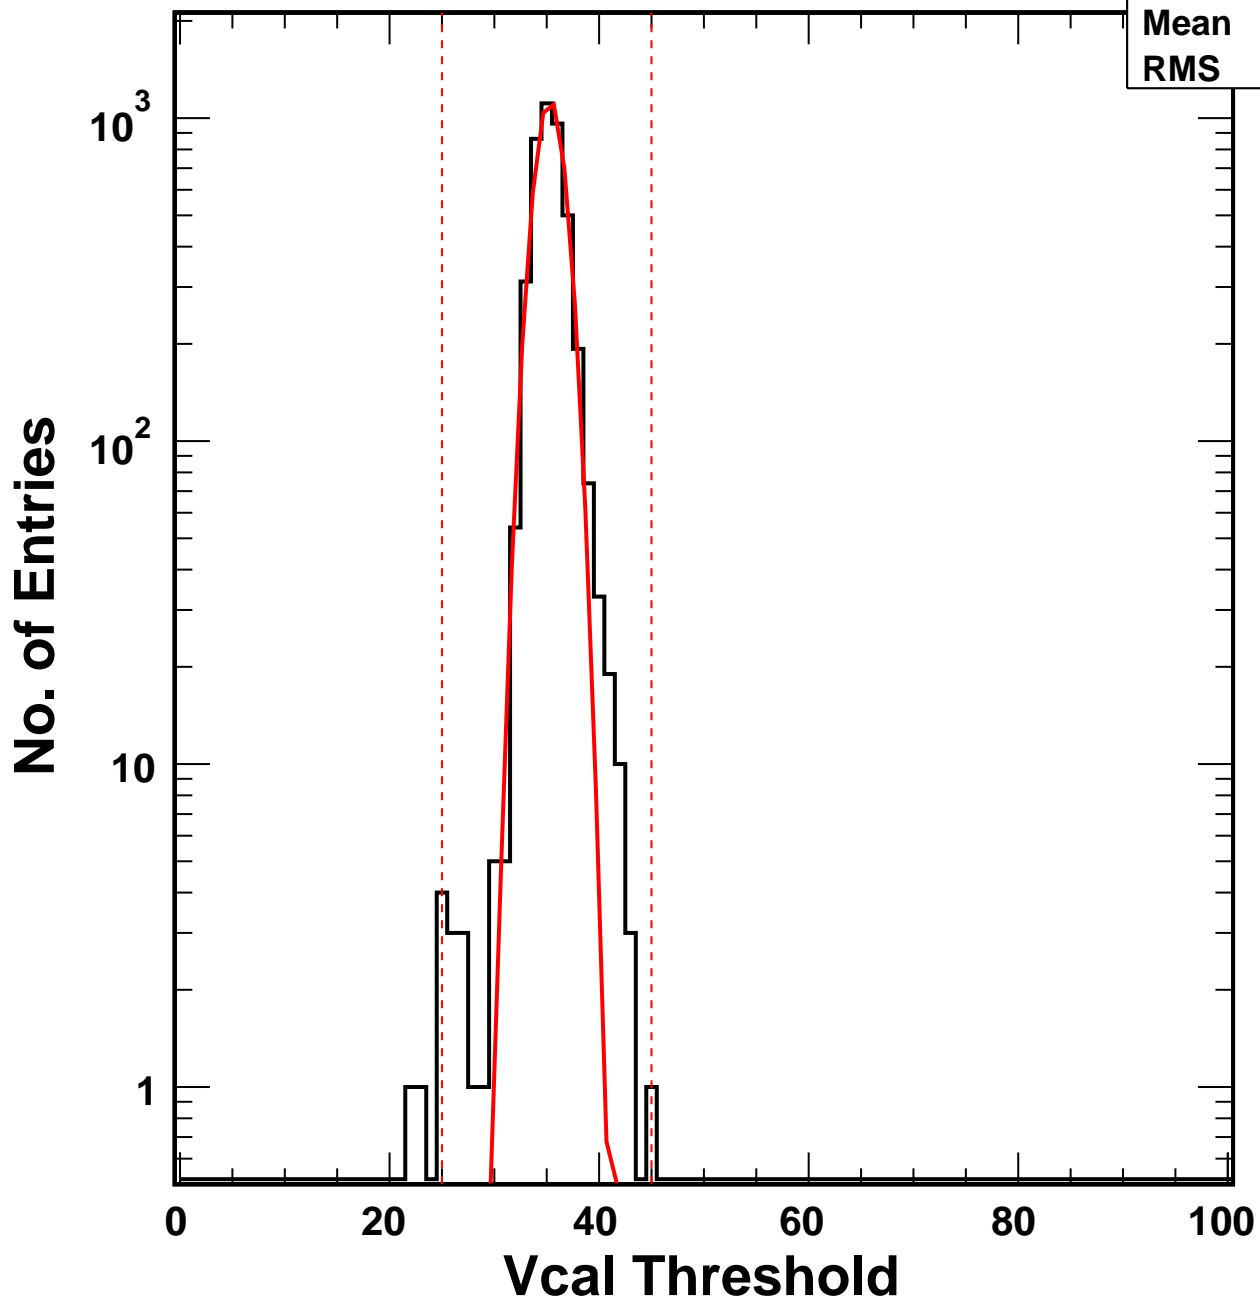

# Vcal Threshold Trimmed

VcalThresholdTrimmed\_7155

Entries 4160

Mean 35.34

RMS 1.68