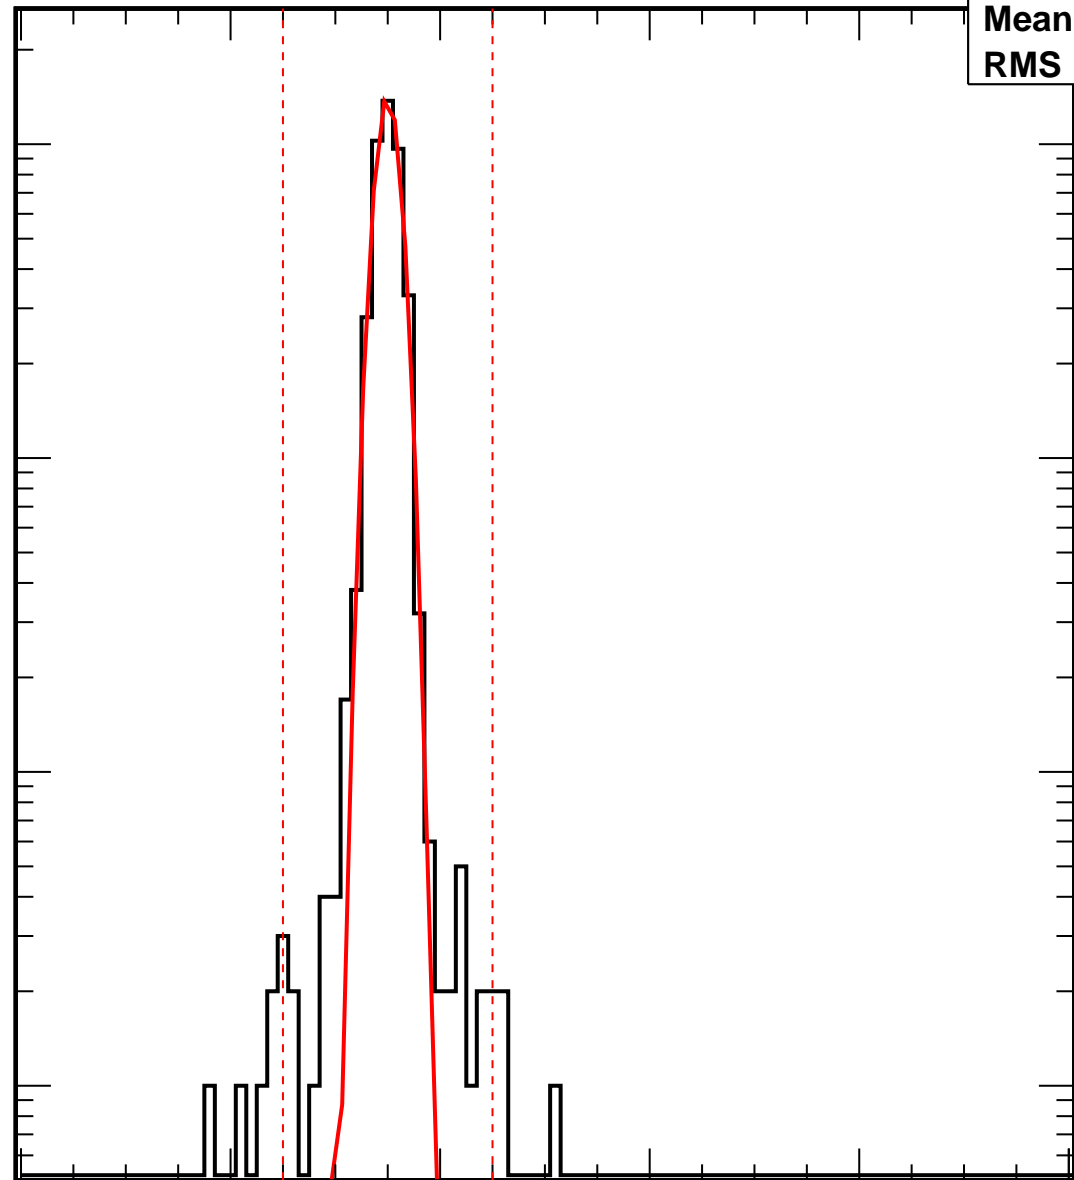

# Vcal Threshold Trimmed

No. of Entries

VcalThresholdTrimmed_6561	
Entries	4120
Mean	34.99
RMS	1.426

$10^3$

$10^2$

10

1

0

20

40

60

80

100

Vcal Threshold