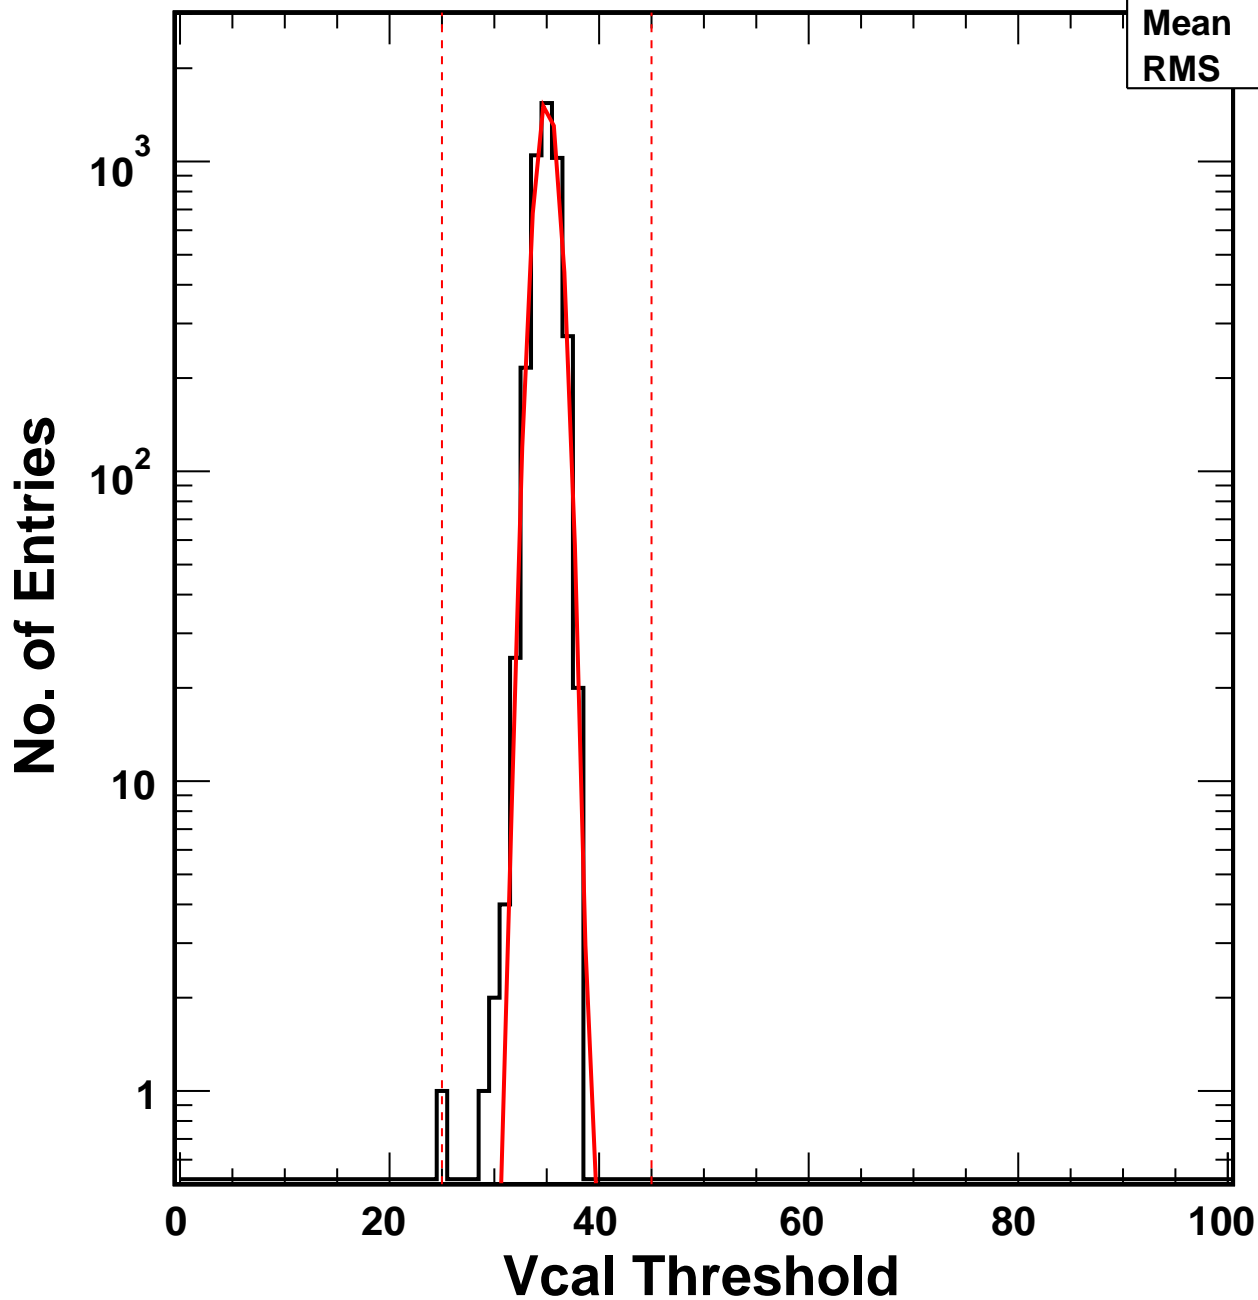

# Vcal Threshold Trimmed

VcalThresholdTrimmed\_6744

Entries 4160

Mean 35.01

RMS 1.061