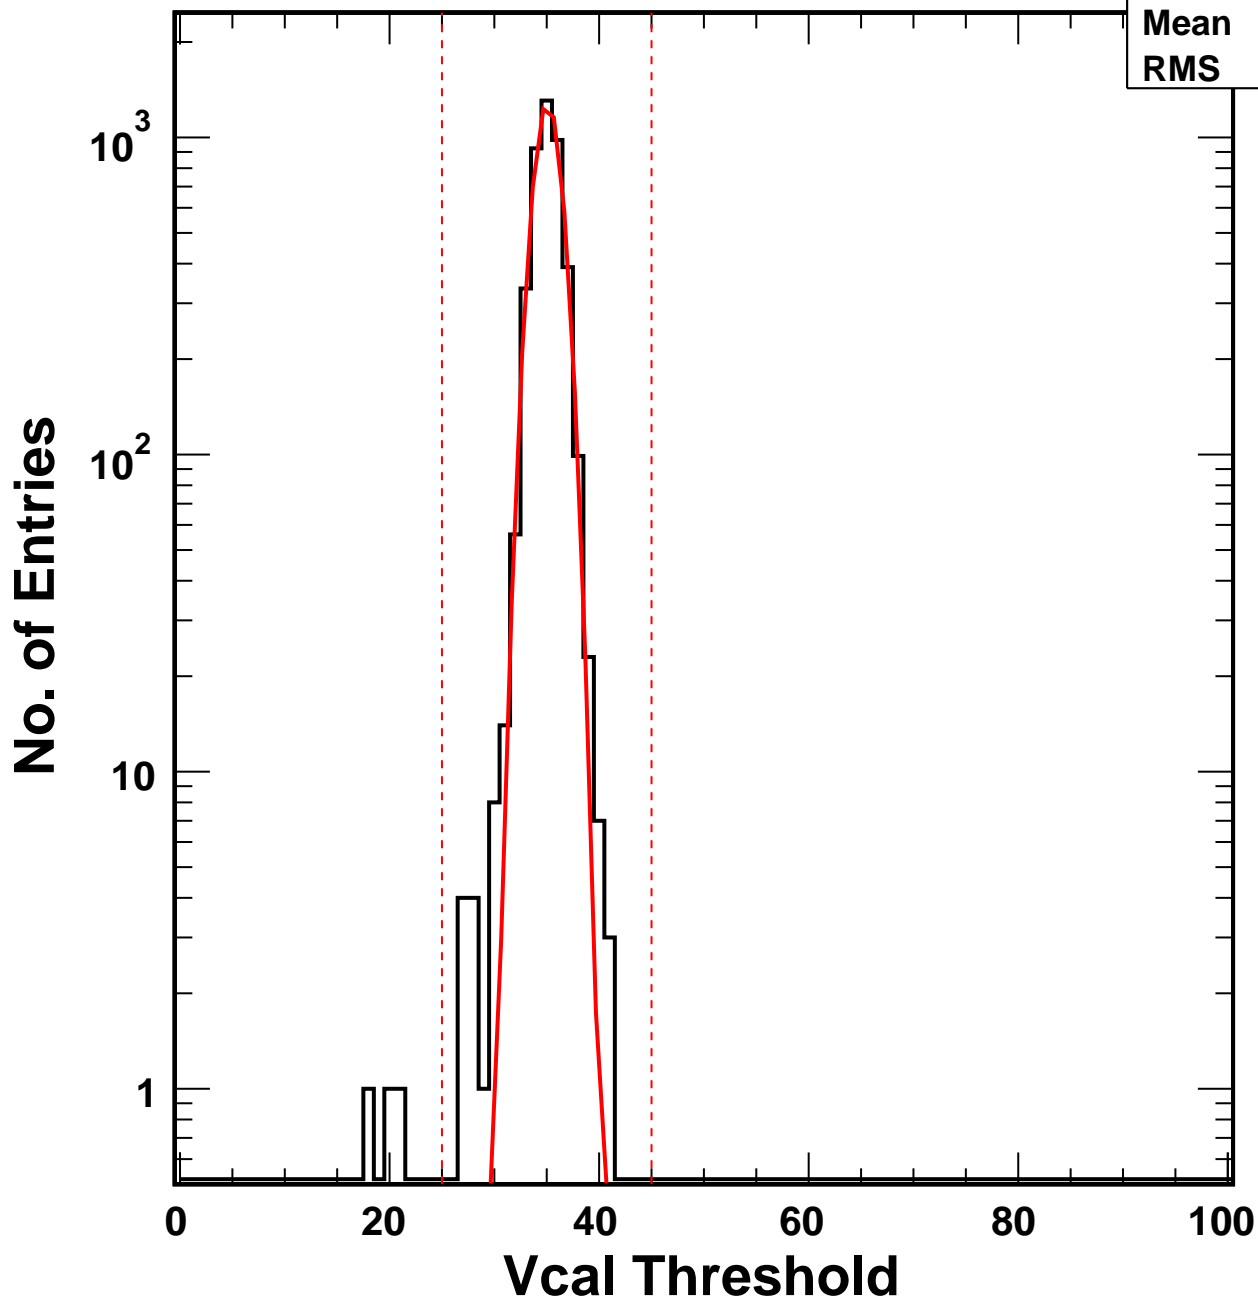

Vcal Threshold Trimmed

VcalThresholdTrimmed_2989

Entries 4160

Mean 35.06

RMS 1.426