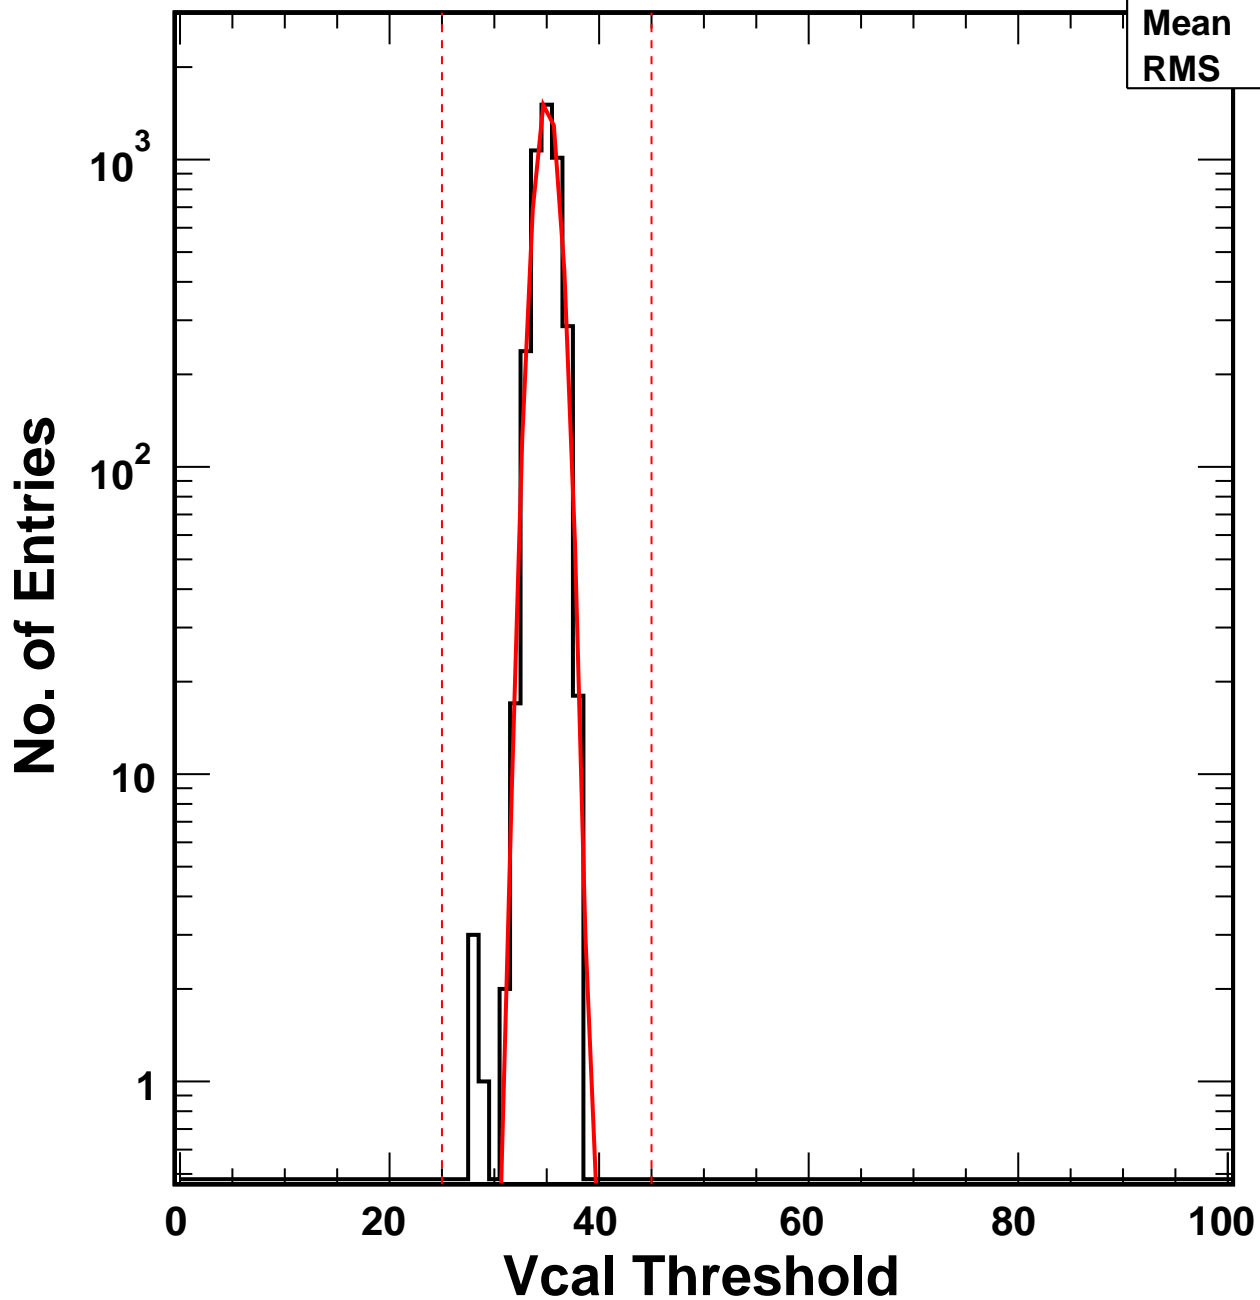

Vcal Threshold Trimmed

VcalThresholdTrimmed_1463

Entries 4160

Mean 35

RMS 1.065