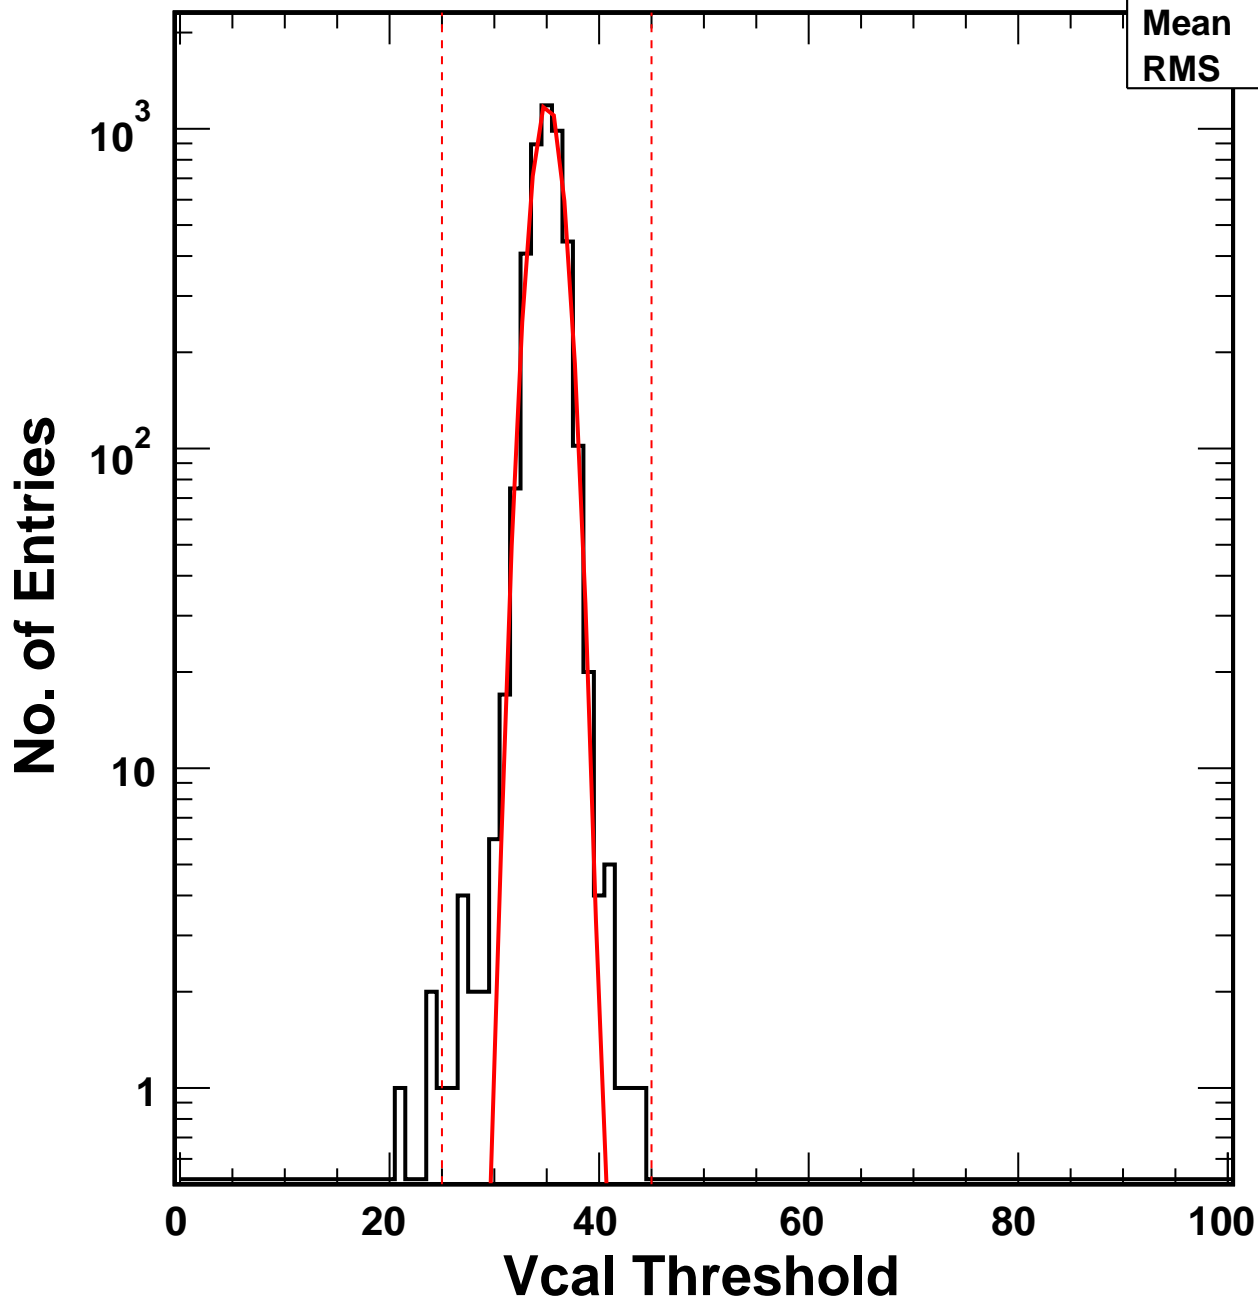

Vcal Threshold Trimmed

VcalThresholdTrimmed_1707

Entries	4160
Mean	35.05
RMS	1.481