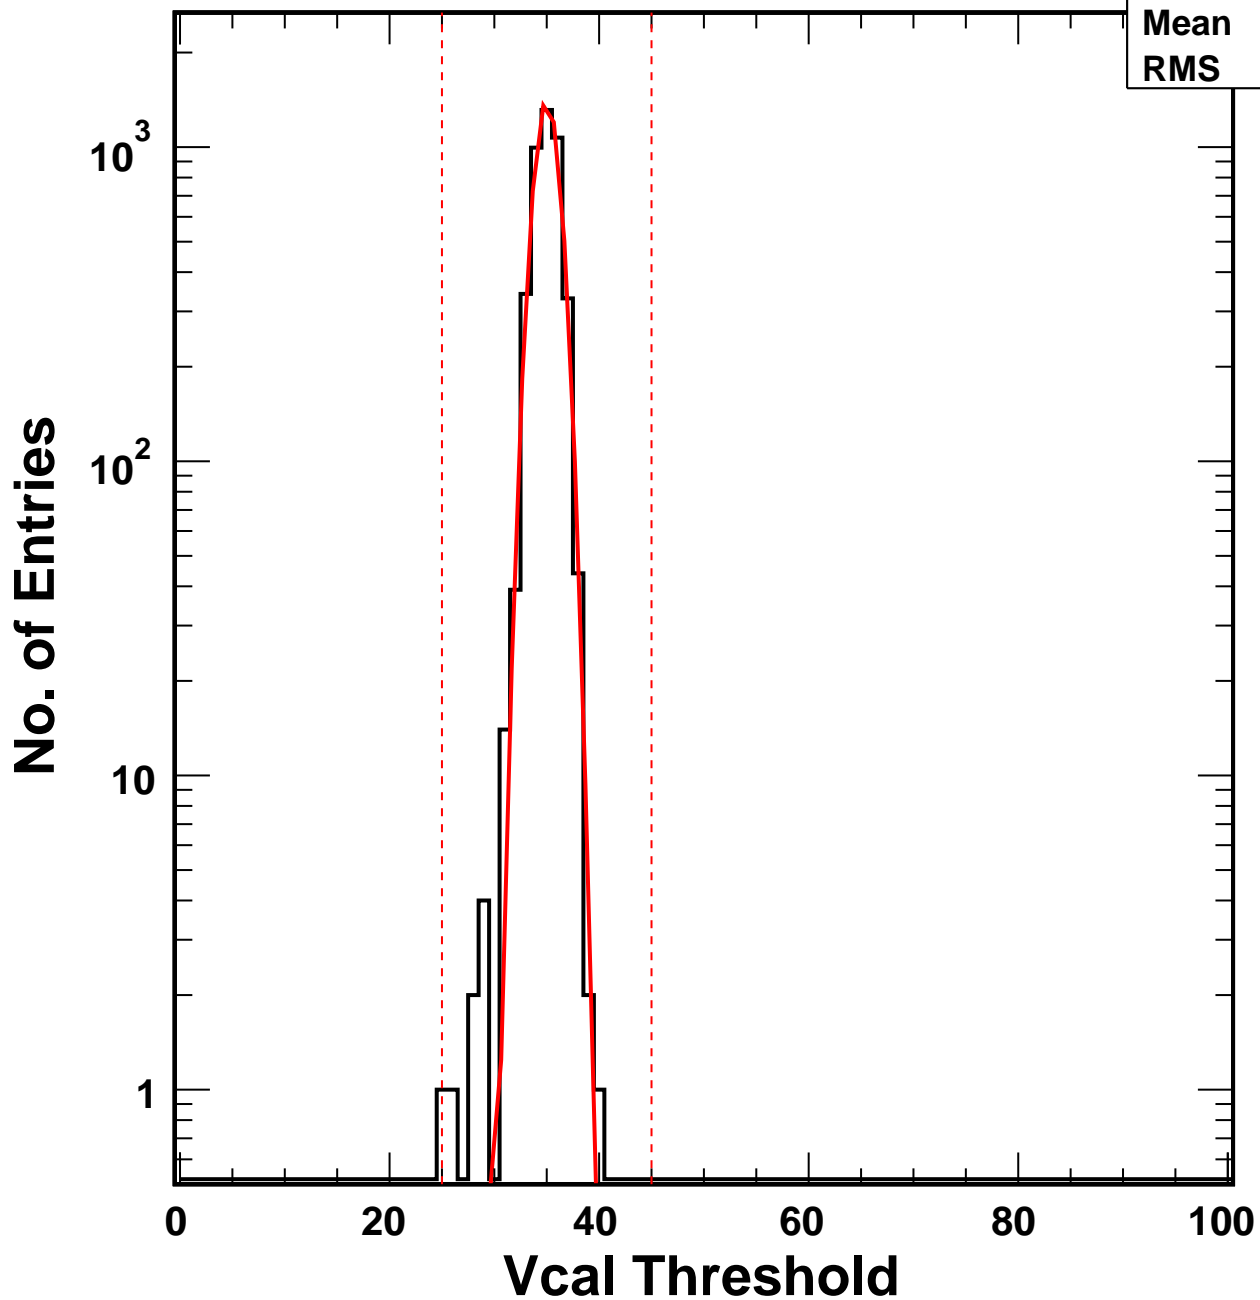

Vcal Threshold Trimmed

VcalThresholdTrimmed_1280

Entries 4160

Mean 34.99

RMS 1.221