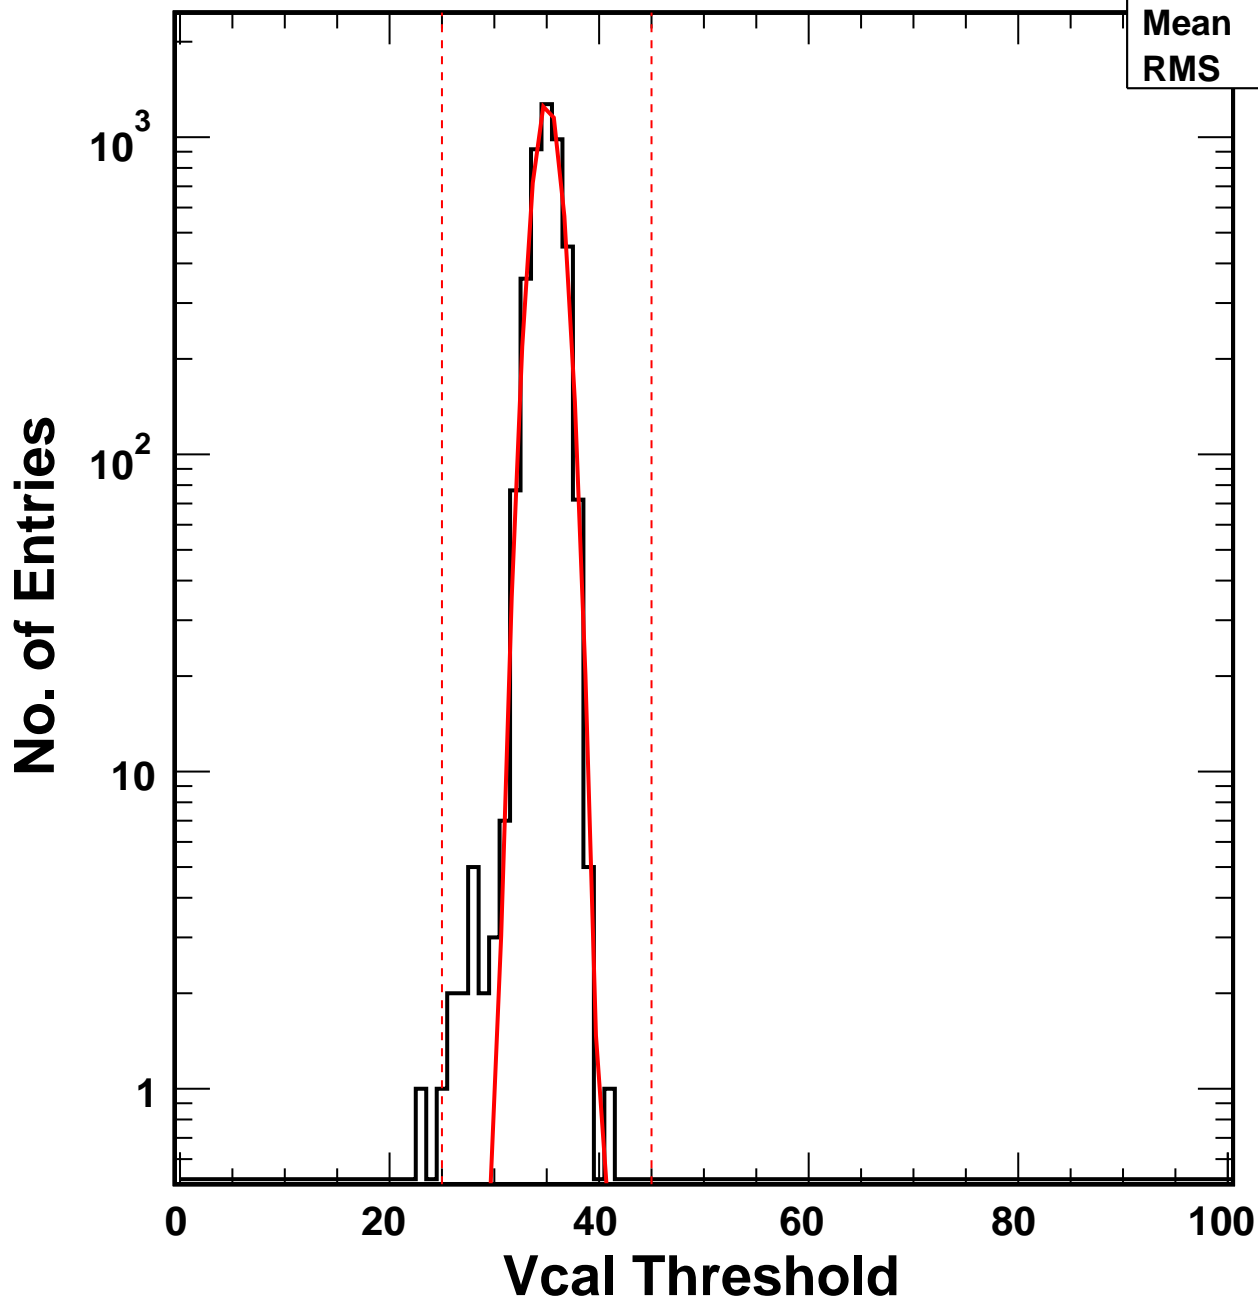

Vcal Threshold Trimmed

VcalThresholdTrimmed_1097

Entries 4160

Mean 35.03

RMS 1.355