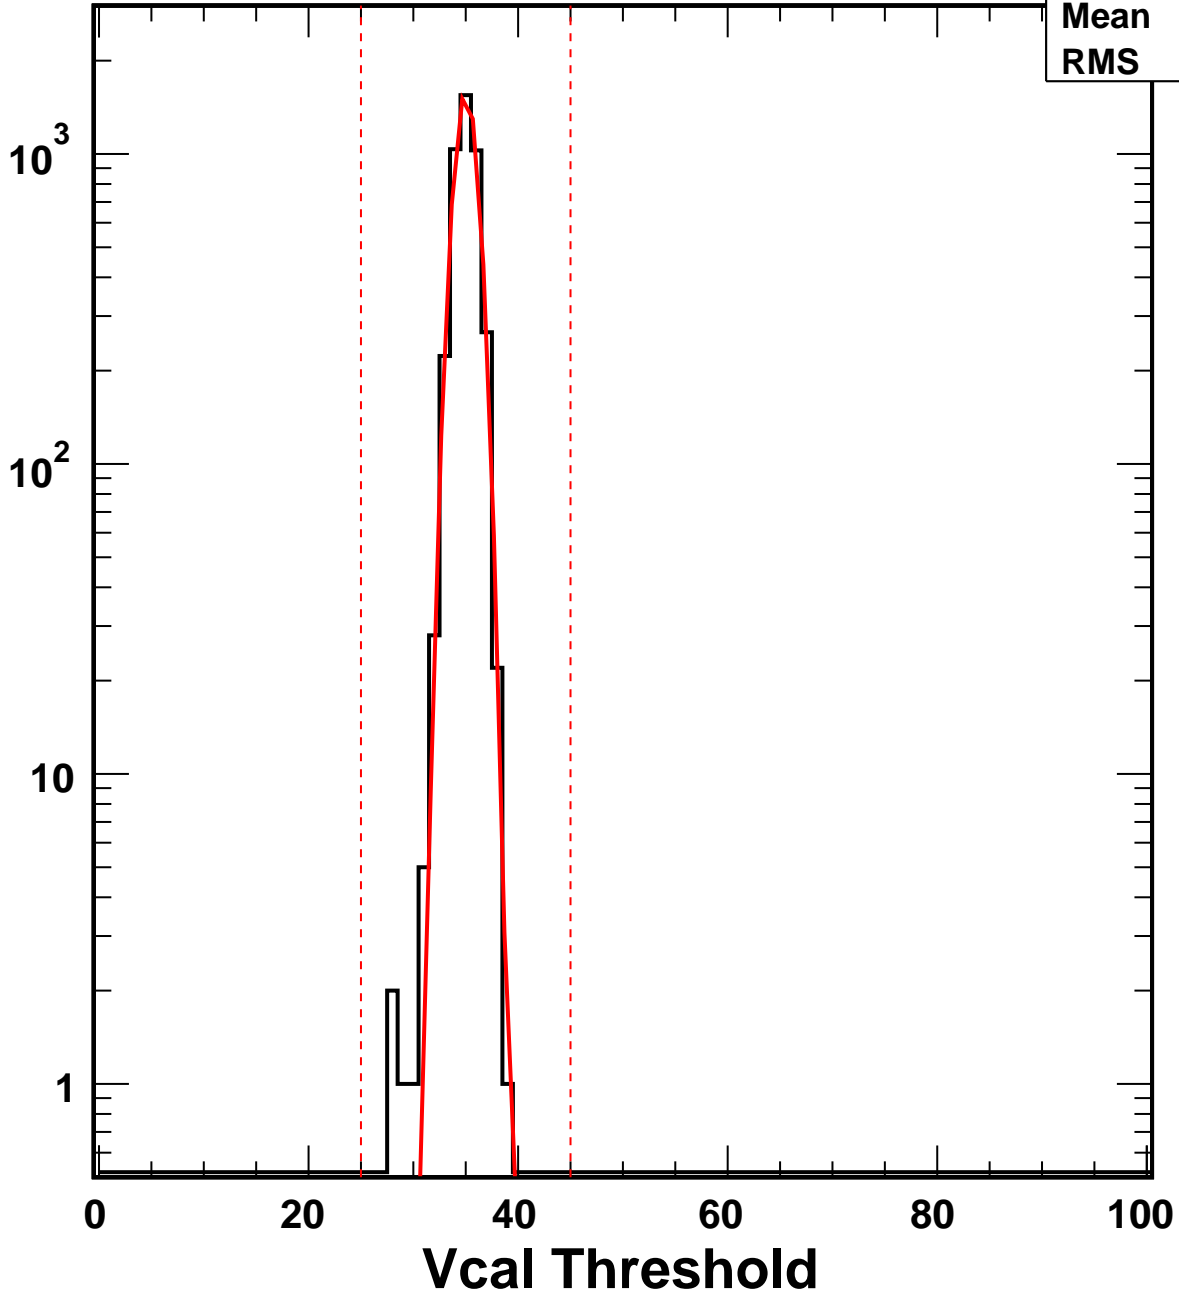

Vcal Threshold Trimmed

VcalThresholdTrimmed_440

Entries	4160
Mean	35
RMS	1.066

No. of Entries

Vcal Threshold