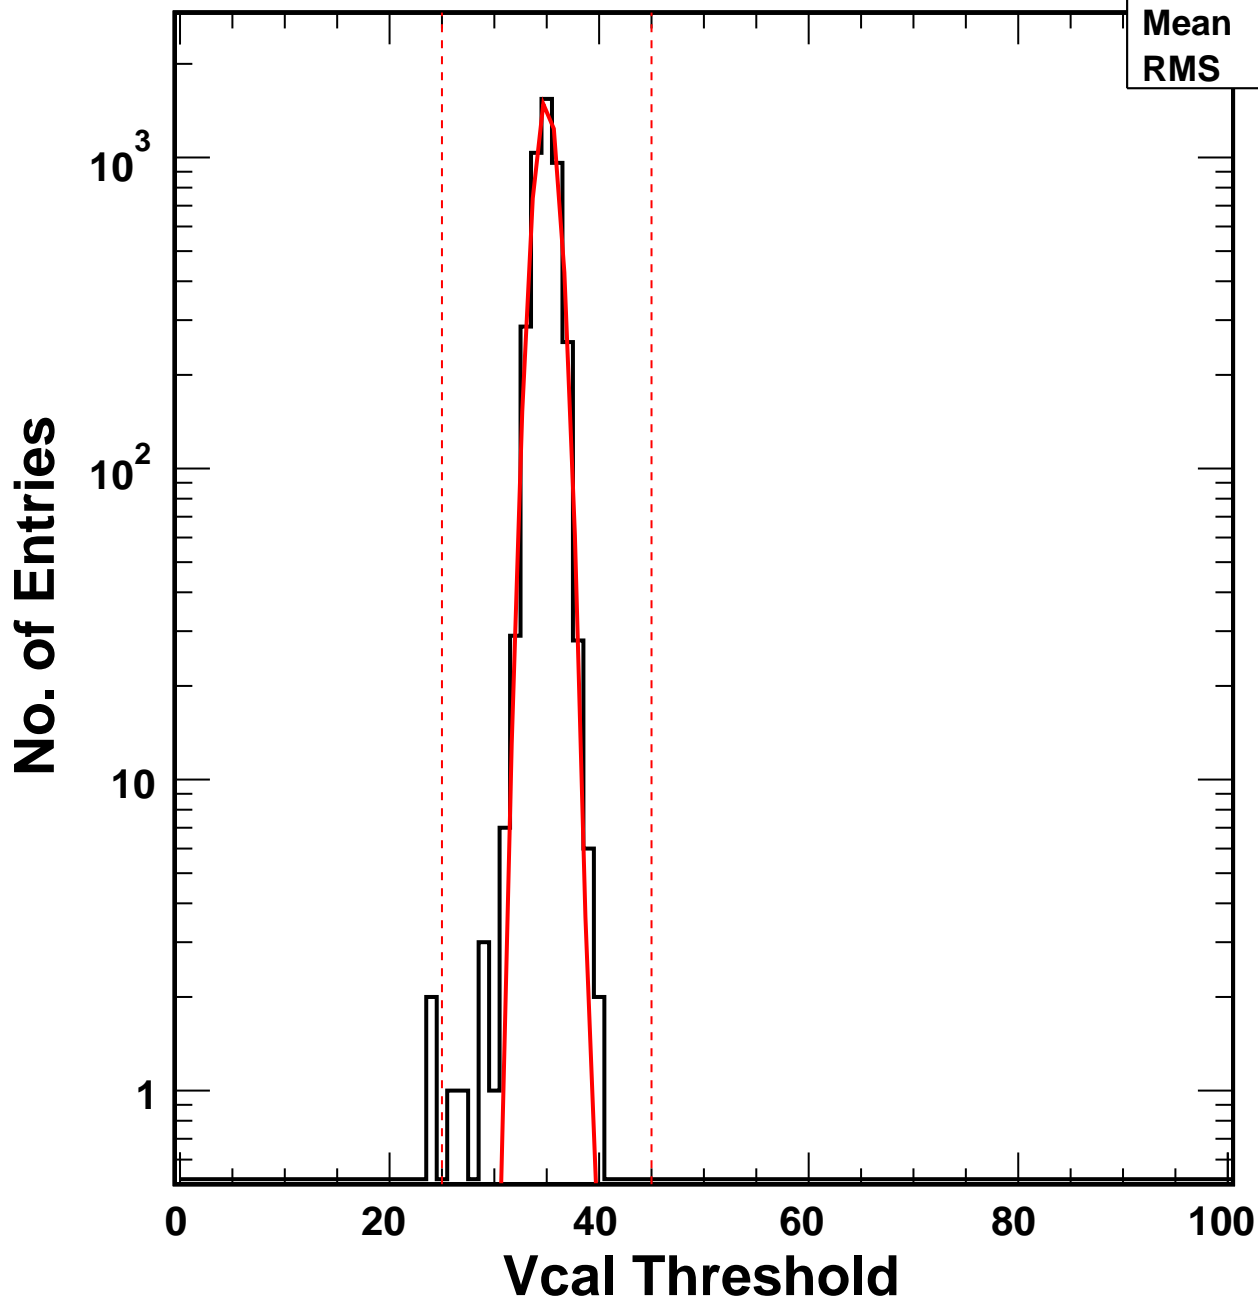

Vcal Threshold Trimmed

VcalThresholdTrimmed_7964

Entries 4160

Mean 34.95

RMS 1.144