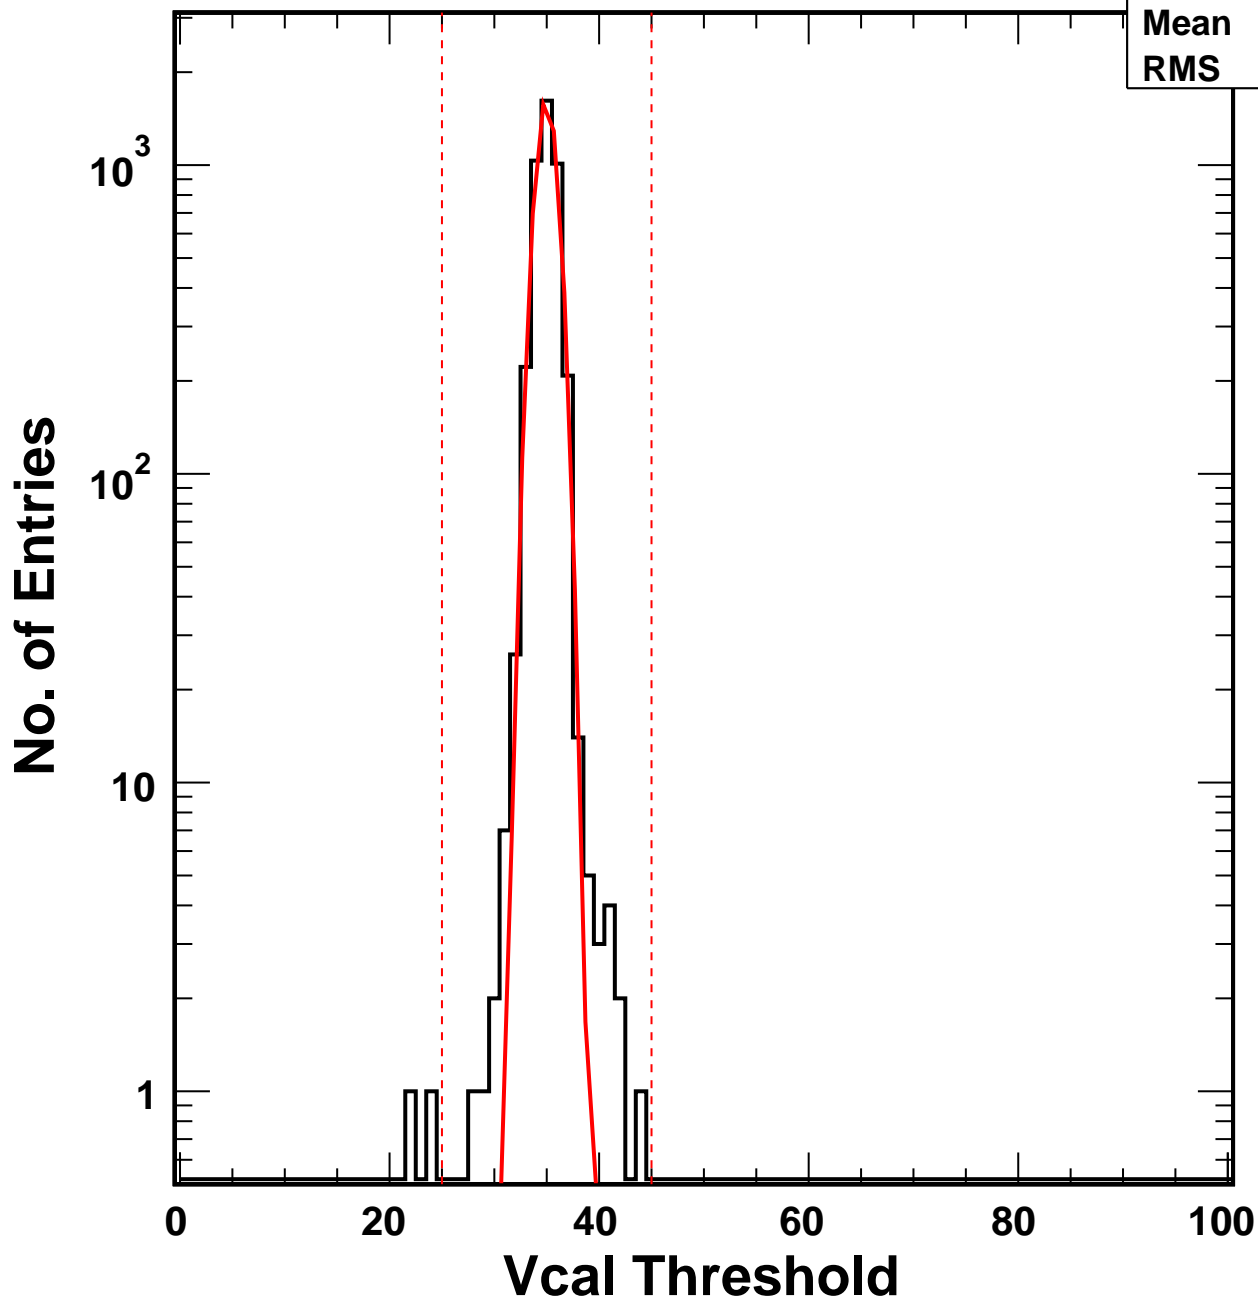

# Vcal Threshold Trimmed

VcalThresholdTrimmed\_7232

Entries 4160

Mean 34.98

RMS 1.111