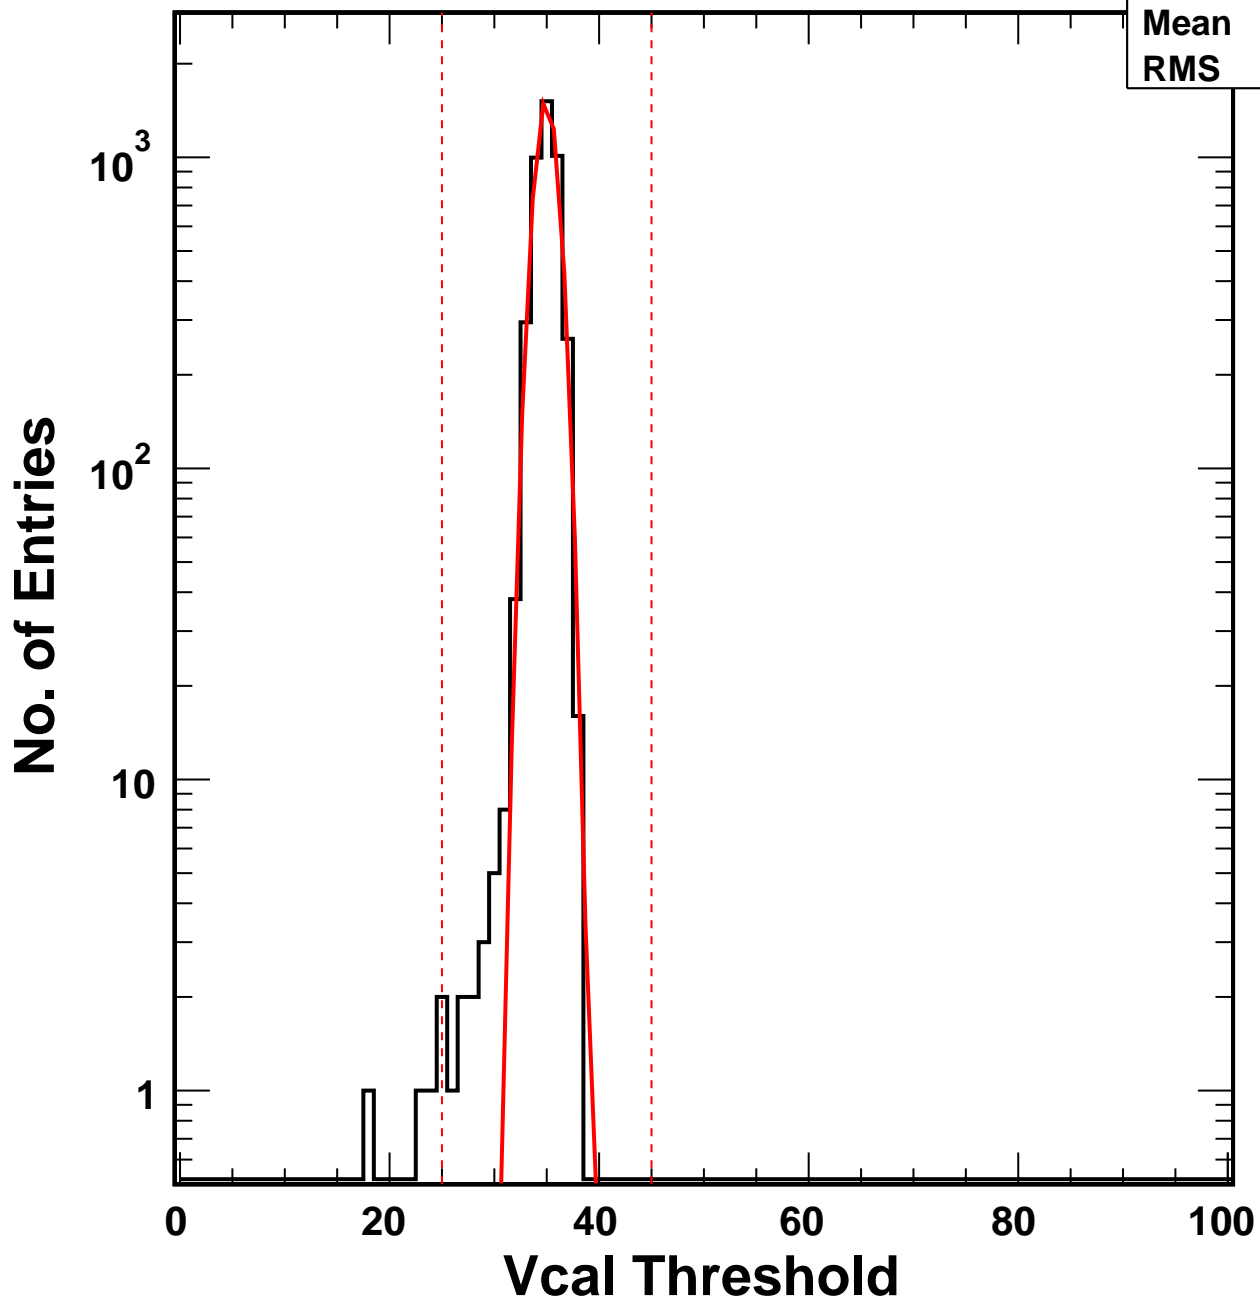

Vcal Threshold Trimmed

VcalThresholdTrimmed_6880

Entries 4160

Mean 34.93

RMS 1.213