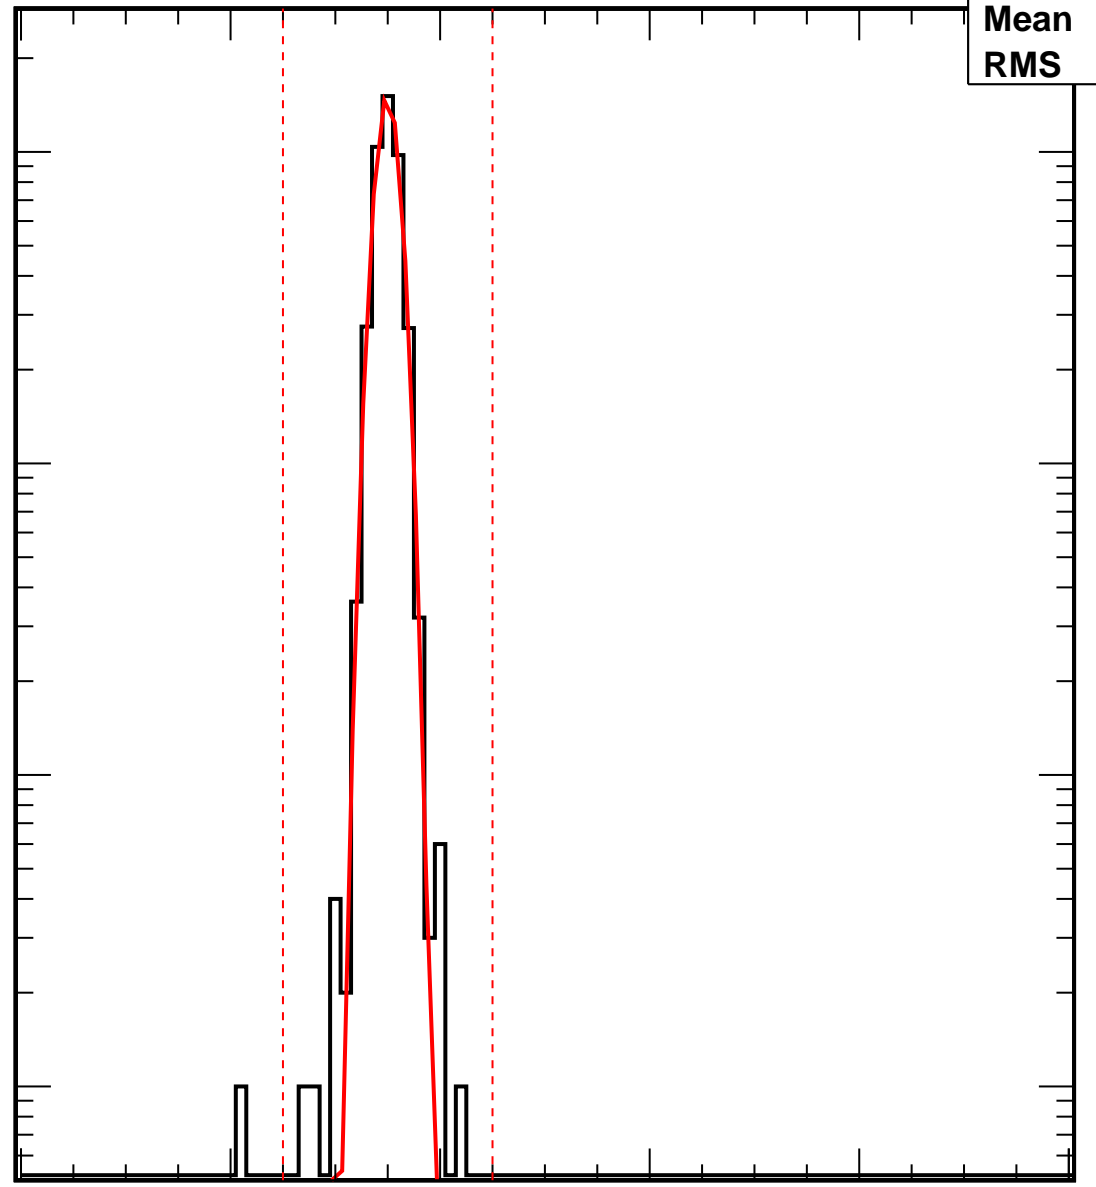

Vcal Threshold Trimmed

VcalThresholdTrimmed_5309

Entries	4160
Mean	34.98
RMS	1.15

No. of Entries

10³
10²
10
1

0 20 40 60 80 100

Vcal Threshold