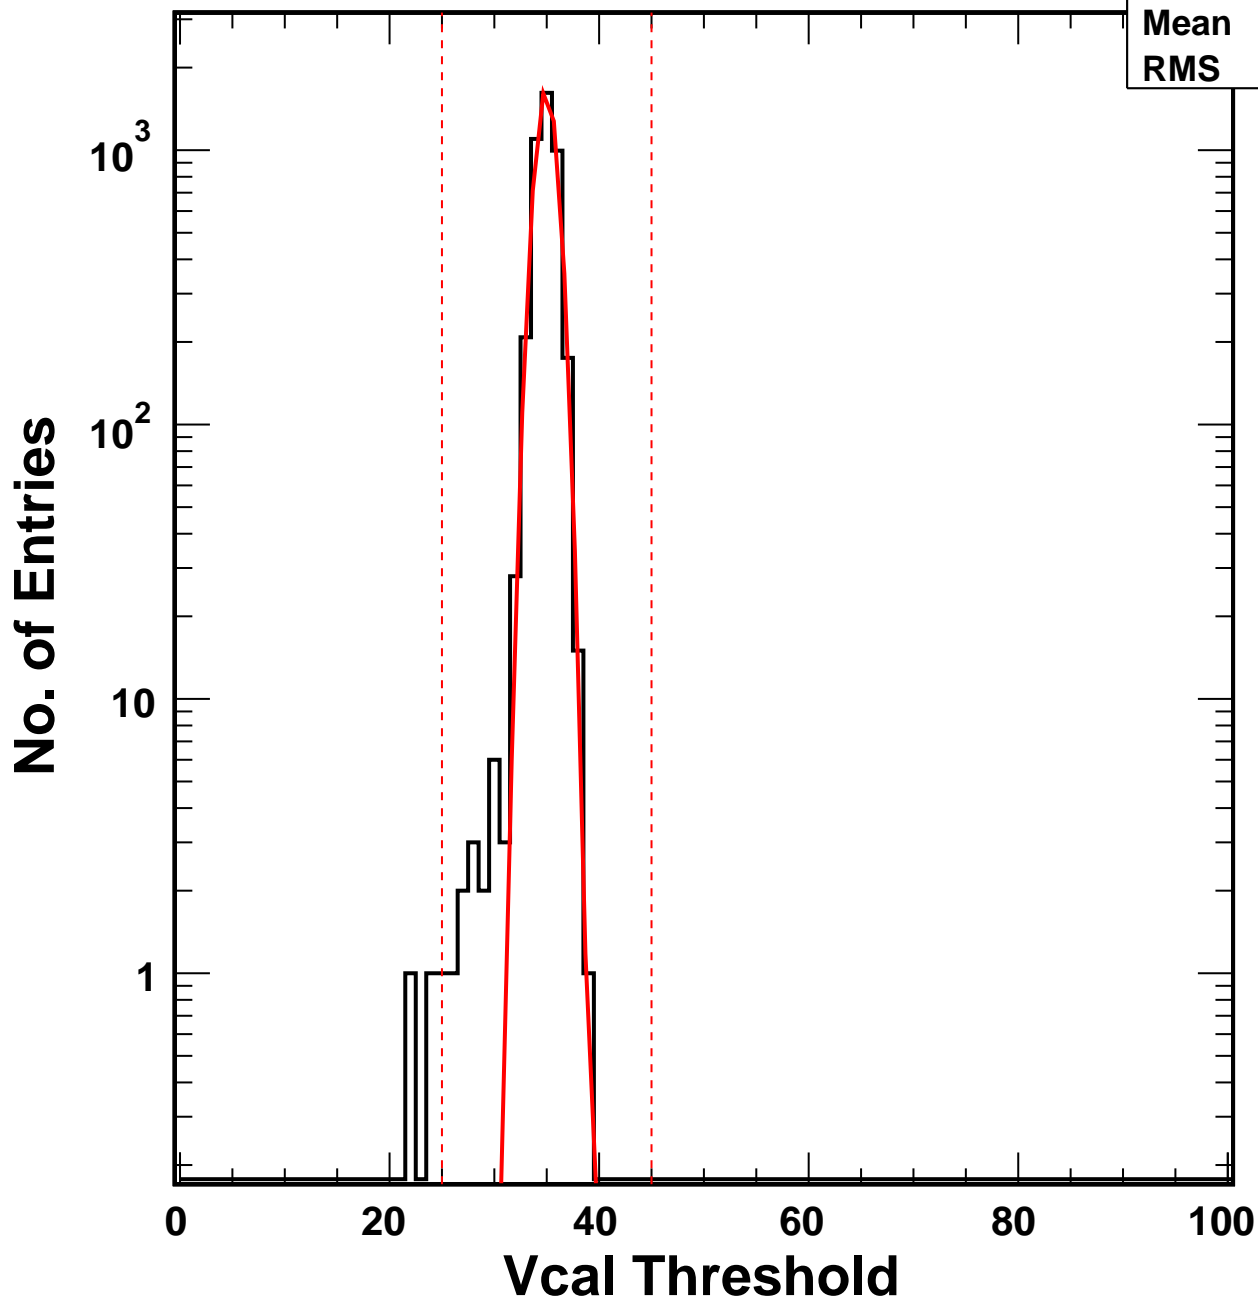

Vcal Threshold Trimmed

VcalThresholdTrimmed_5187

Entries 4160

Mean 34.92

RMS 1.098