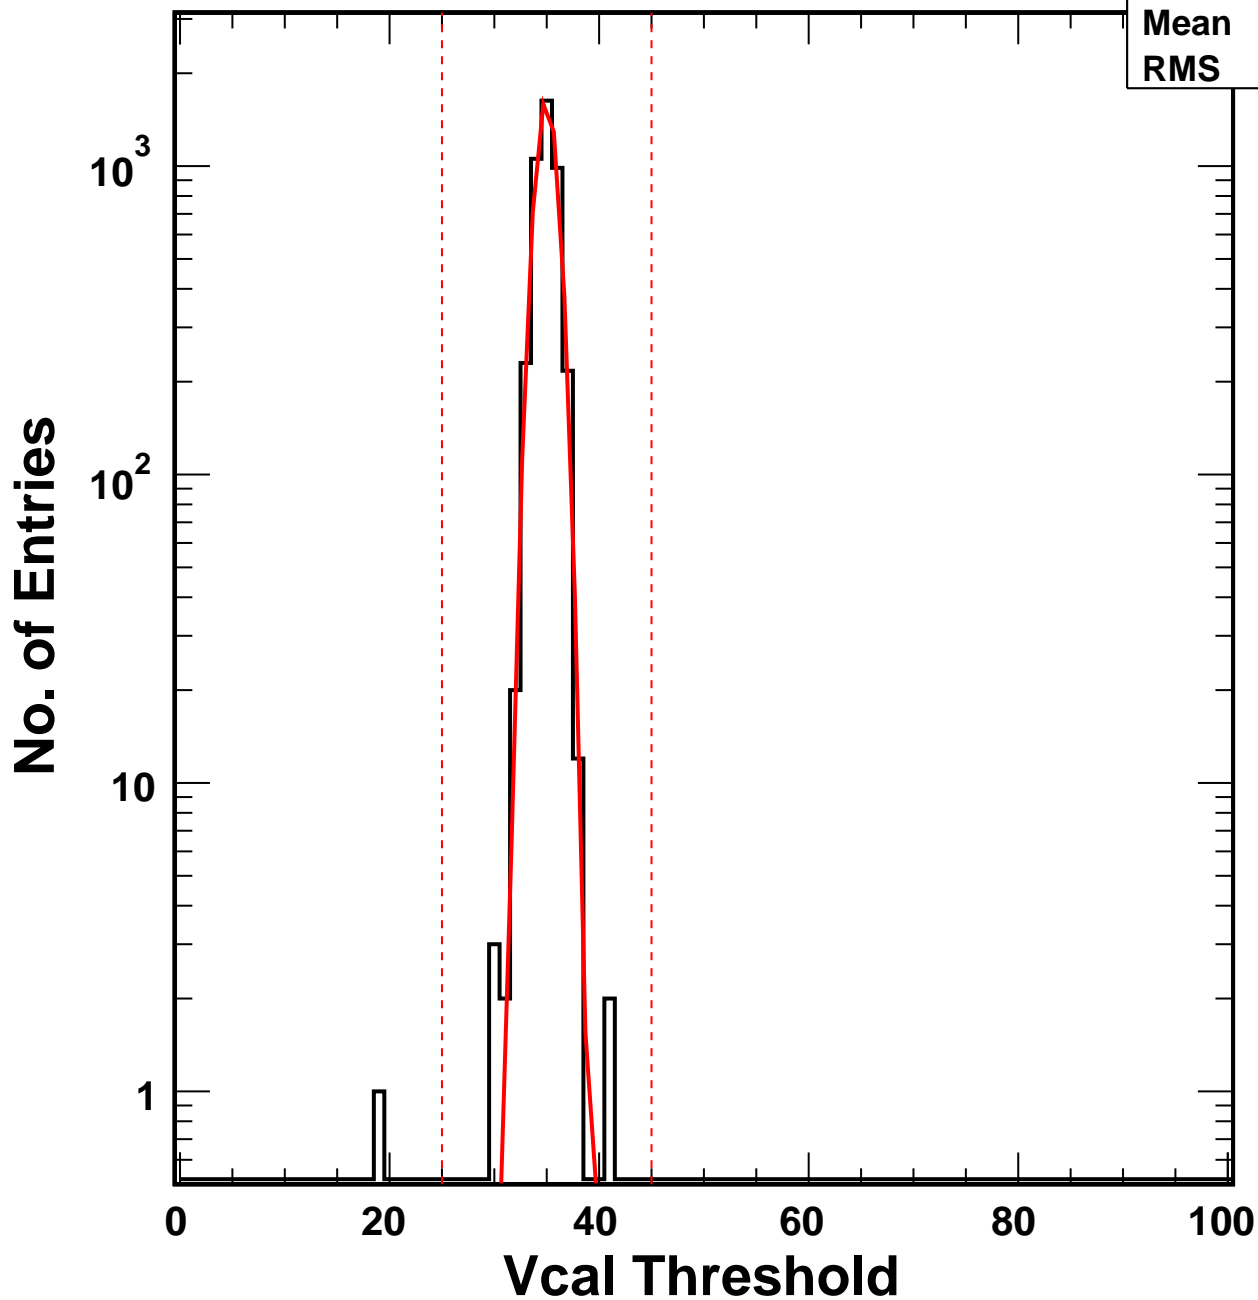

Vcal Threshold Trimmed

VcalThresholdTrimmed_4286

Entries 4160

Mean 34.96

RMS 1.046