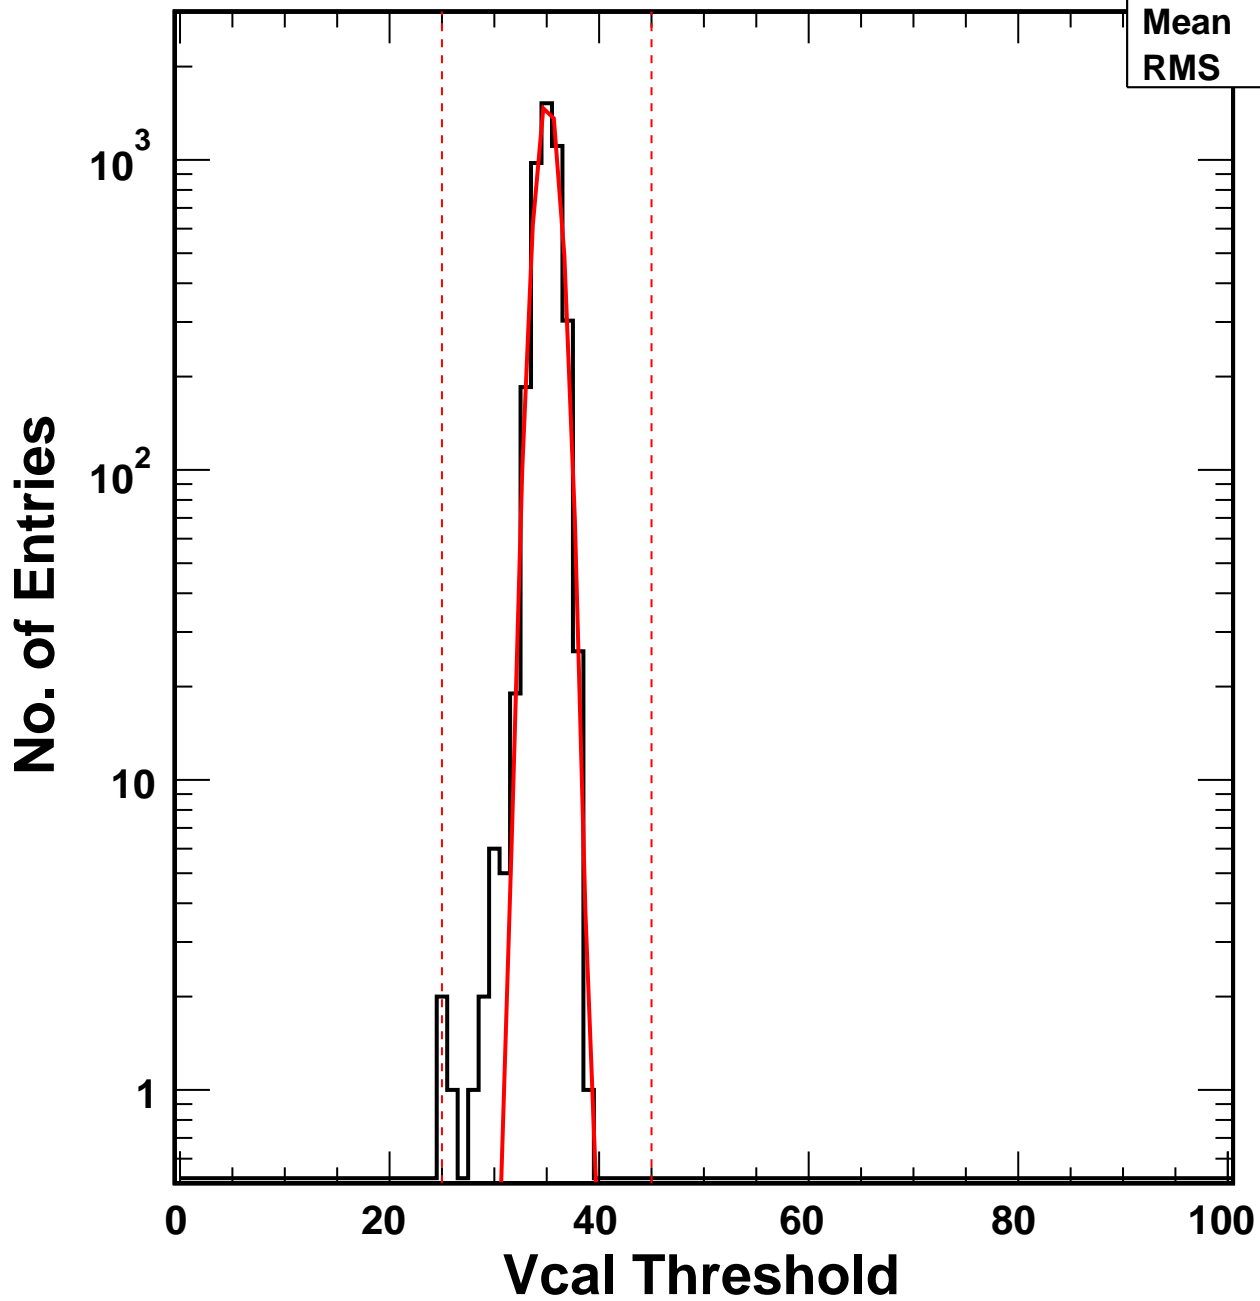

Vcal Threshold Trimmed

VcalThresholdTrimmed_3142

Entries 4160

Mean 35.07

RMS 1.104