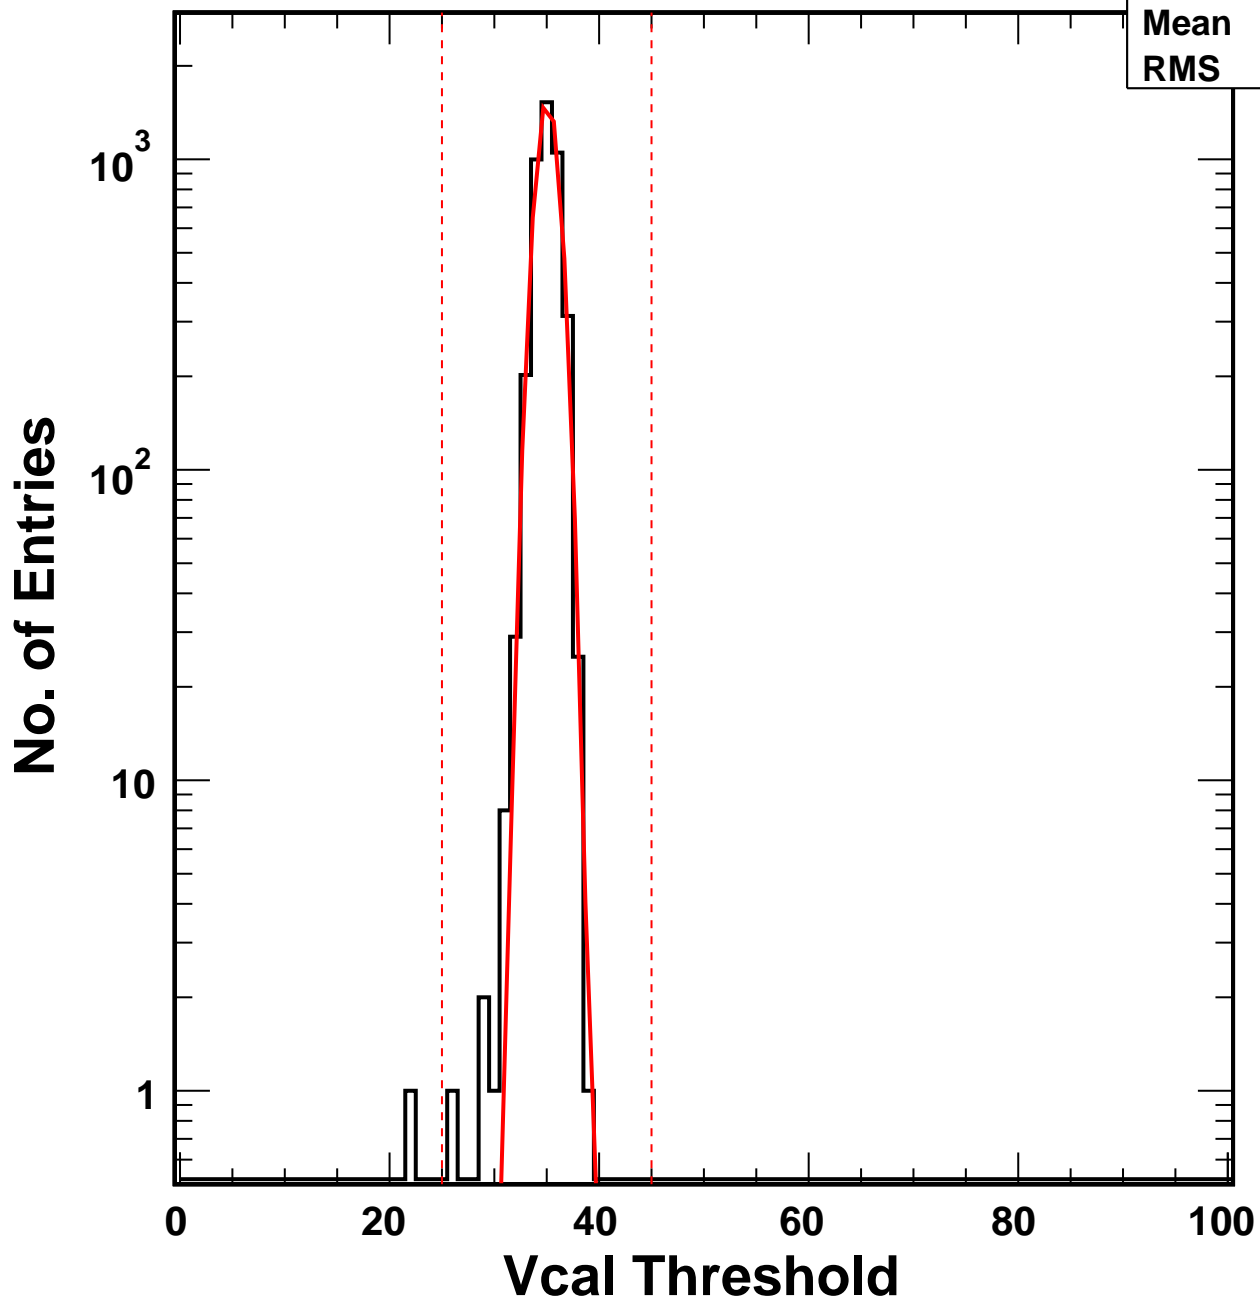

Vcal Threshold Trimmed

VcalThresholdTrimmed_2668

Entries 4160

Mean 35.05

RMS 1.105