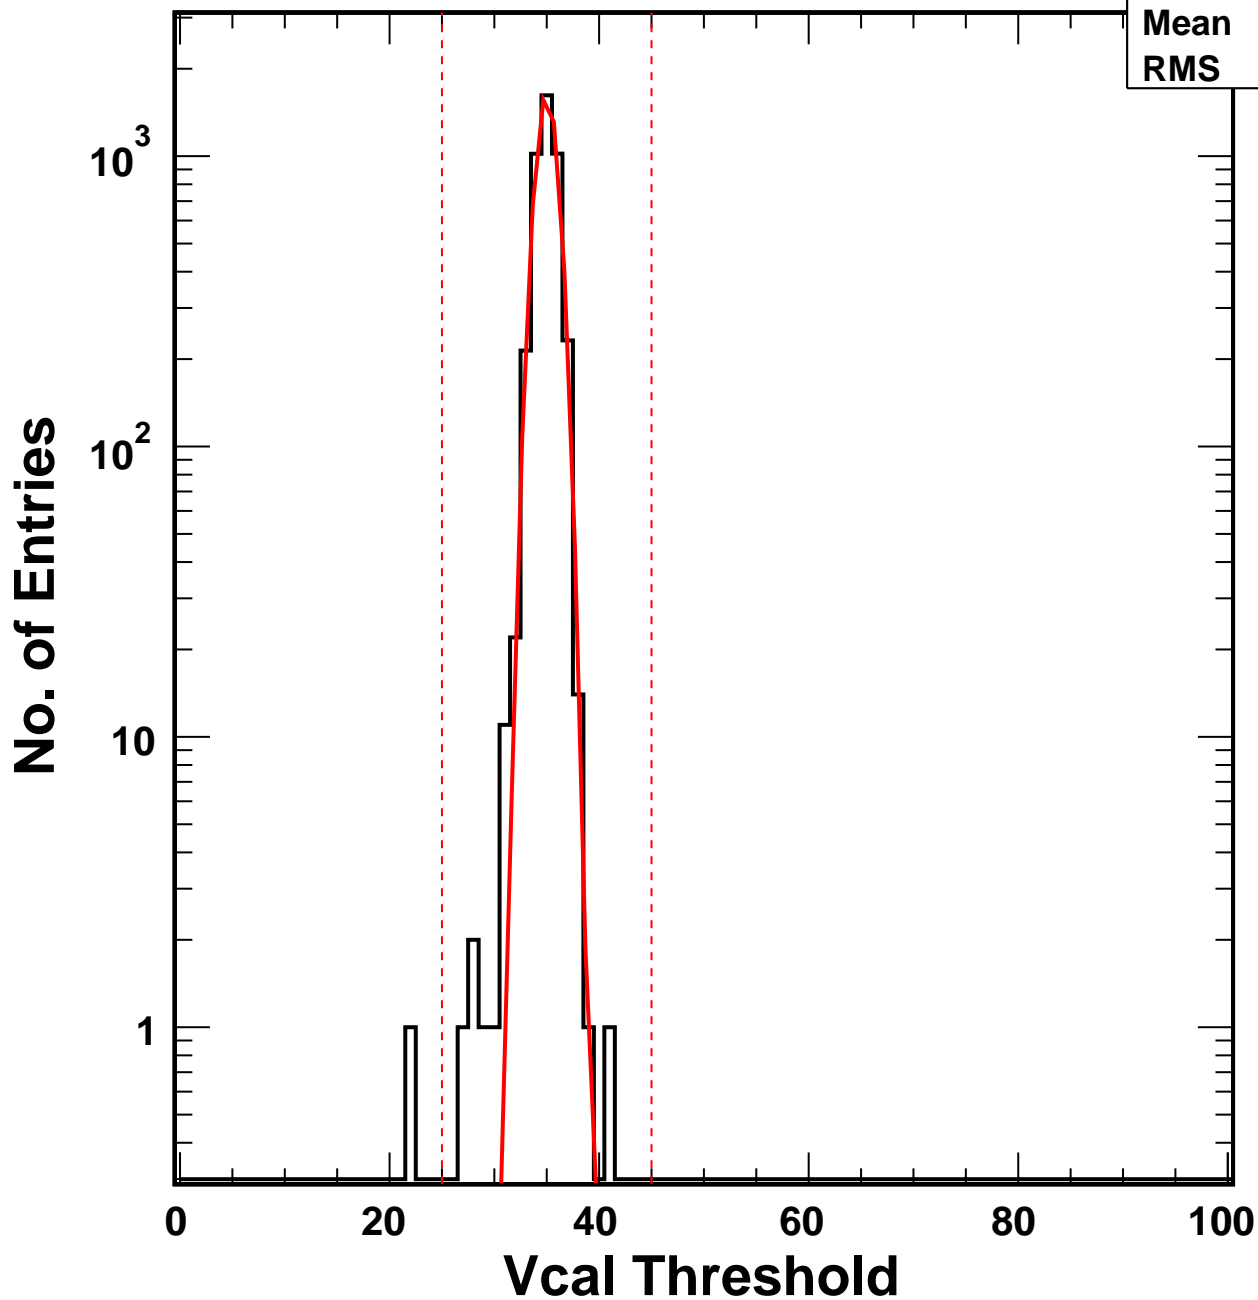

Vcal Threshold Trimmed

VcalThresholdTrimmed_1829

Entries 4160

Mean 34.98

RMS 1.07