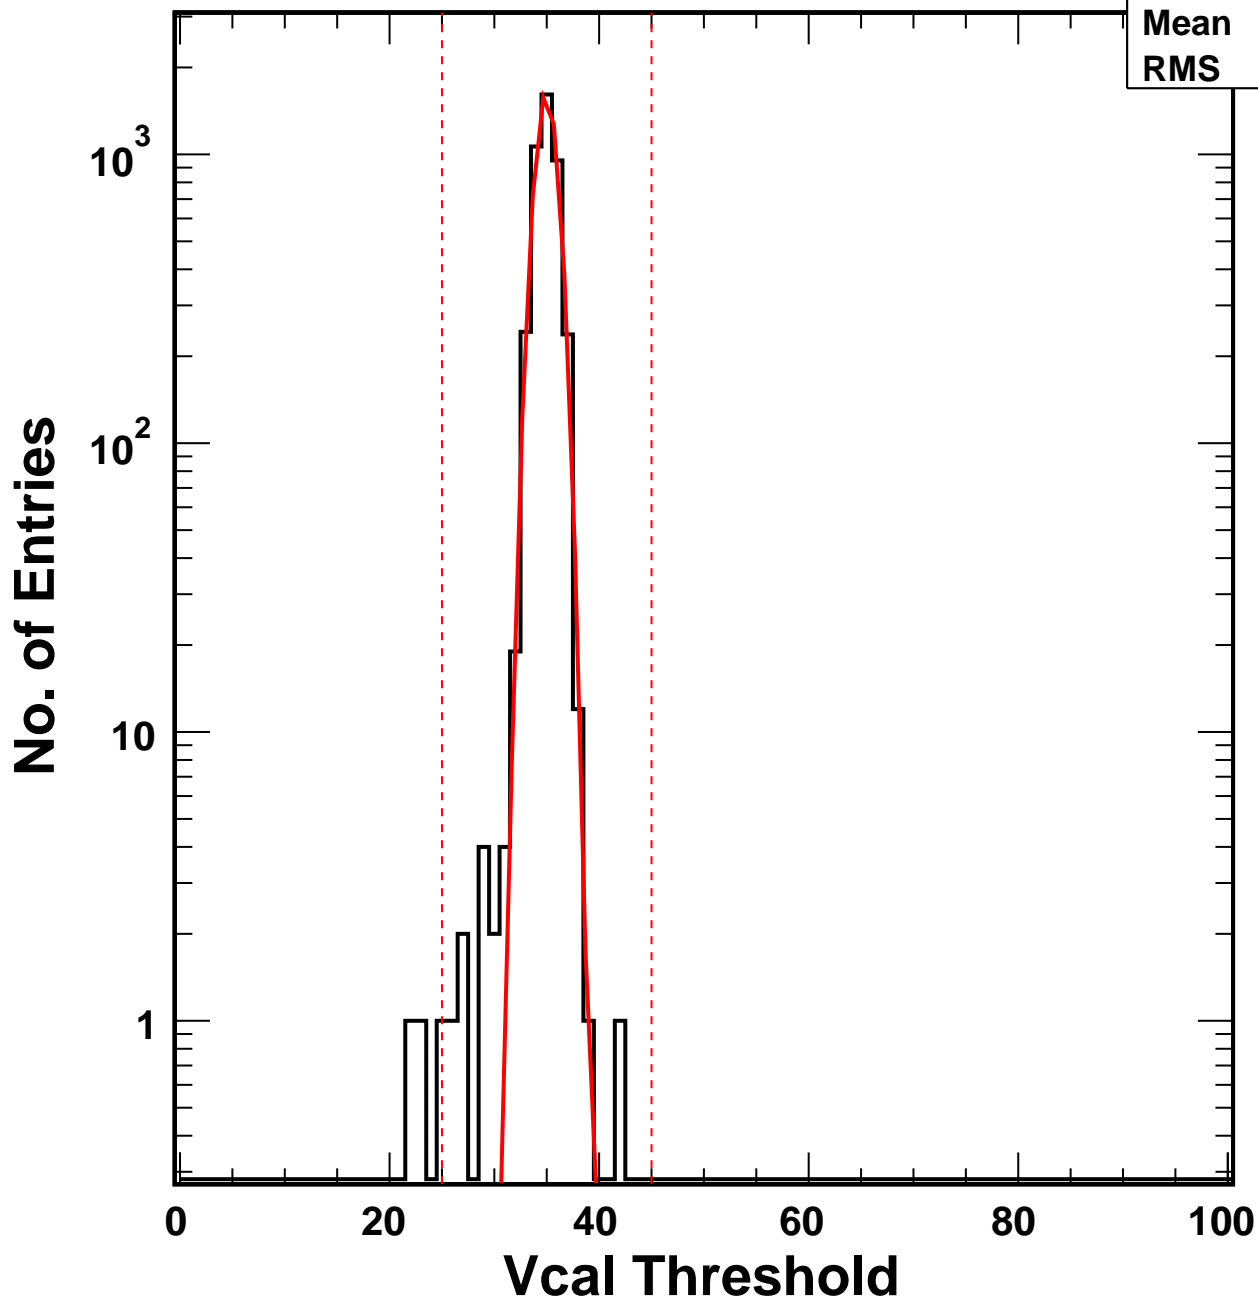

Vcal Threshold Trimmed

VcalThresholdTrimmed_1951	
Entries	4160
Mean	34.94
RMS	1.113