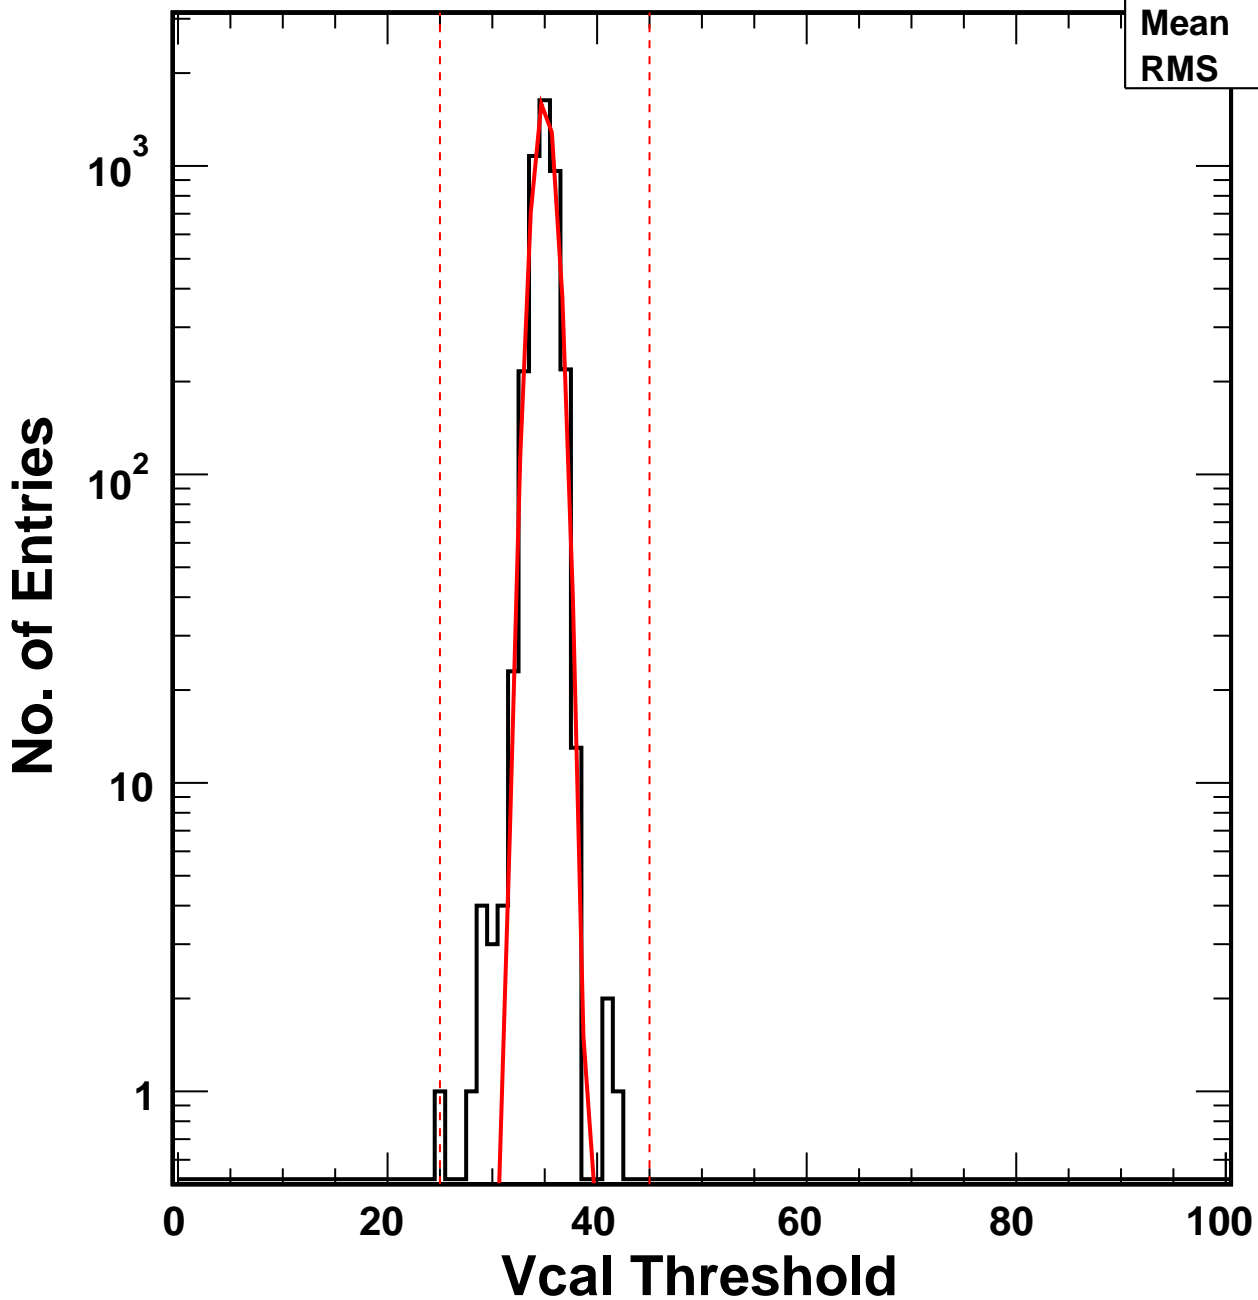

Vcal Threshold Trimmed

VcalThresholdTrimmed_1829

Entries 4160

Mean 34.95

RMS 1.057