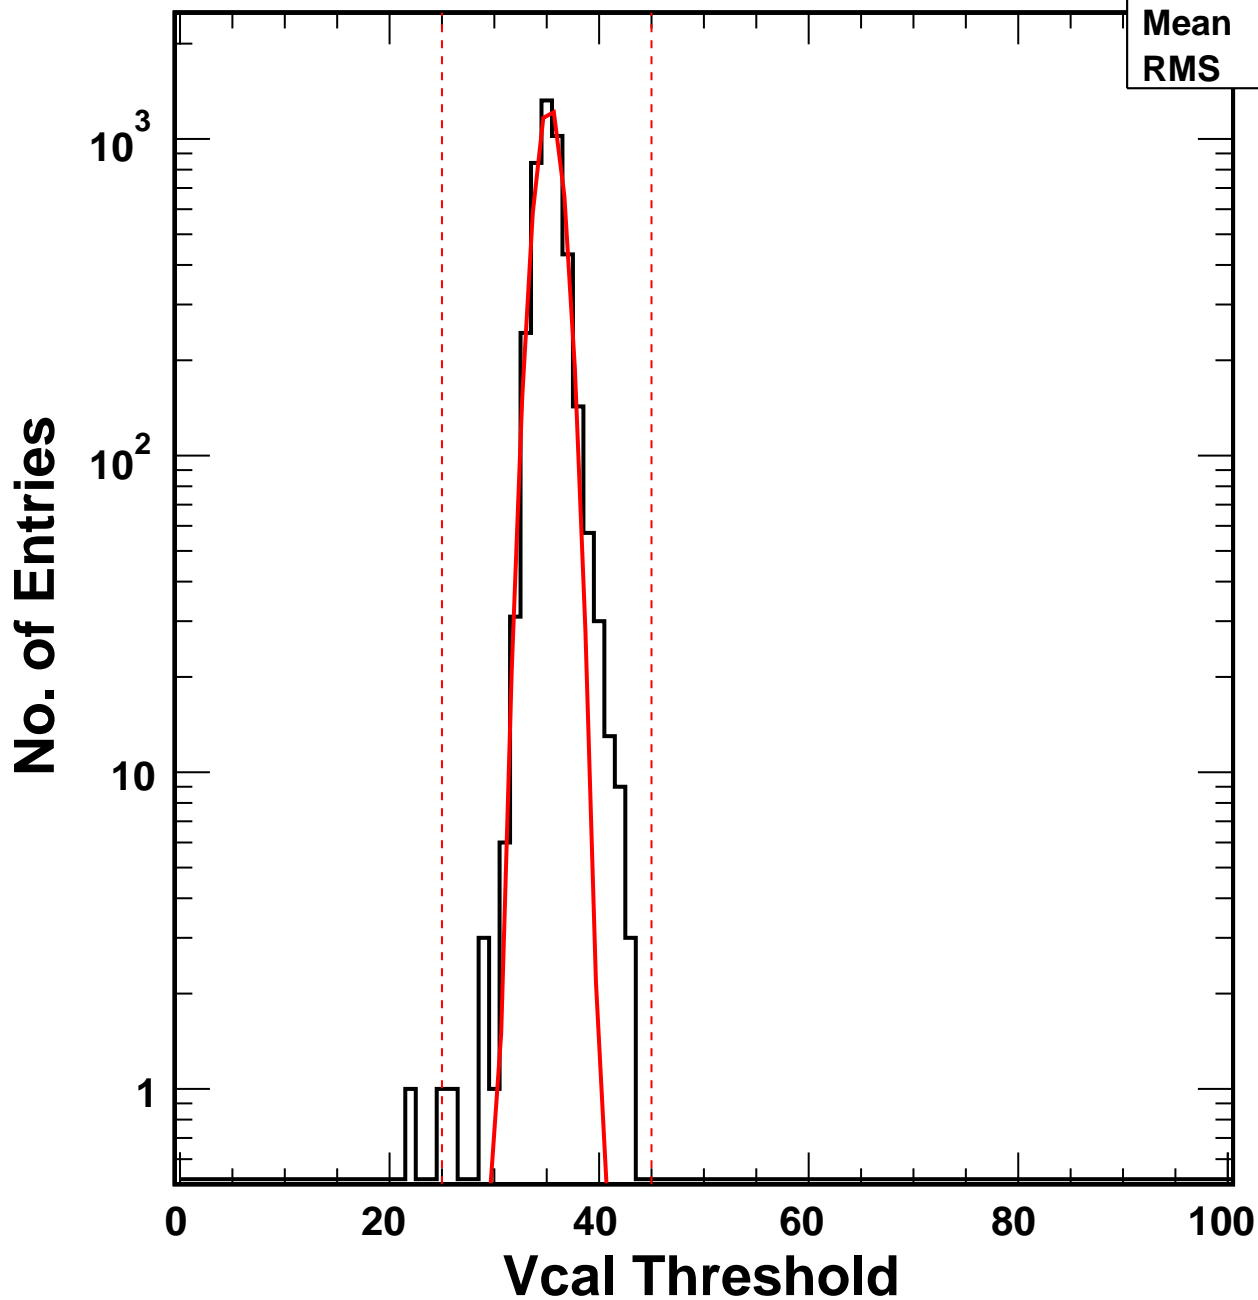

# Vcal Threshold Trimmed

VcalThresholdTrimmed\_1097

Entries	4160
Mean	35.33
RMS	1.473