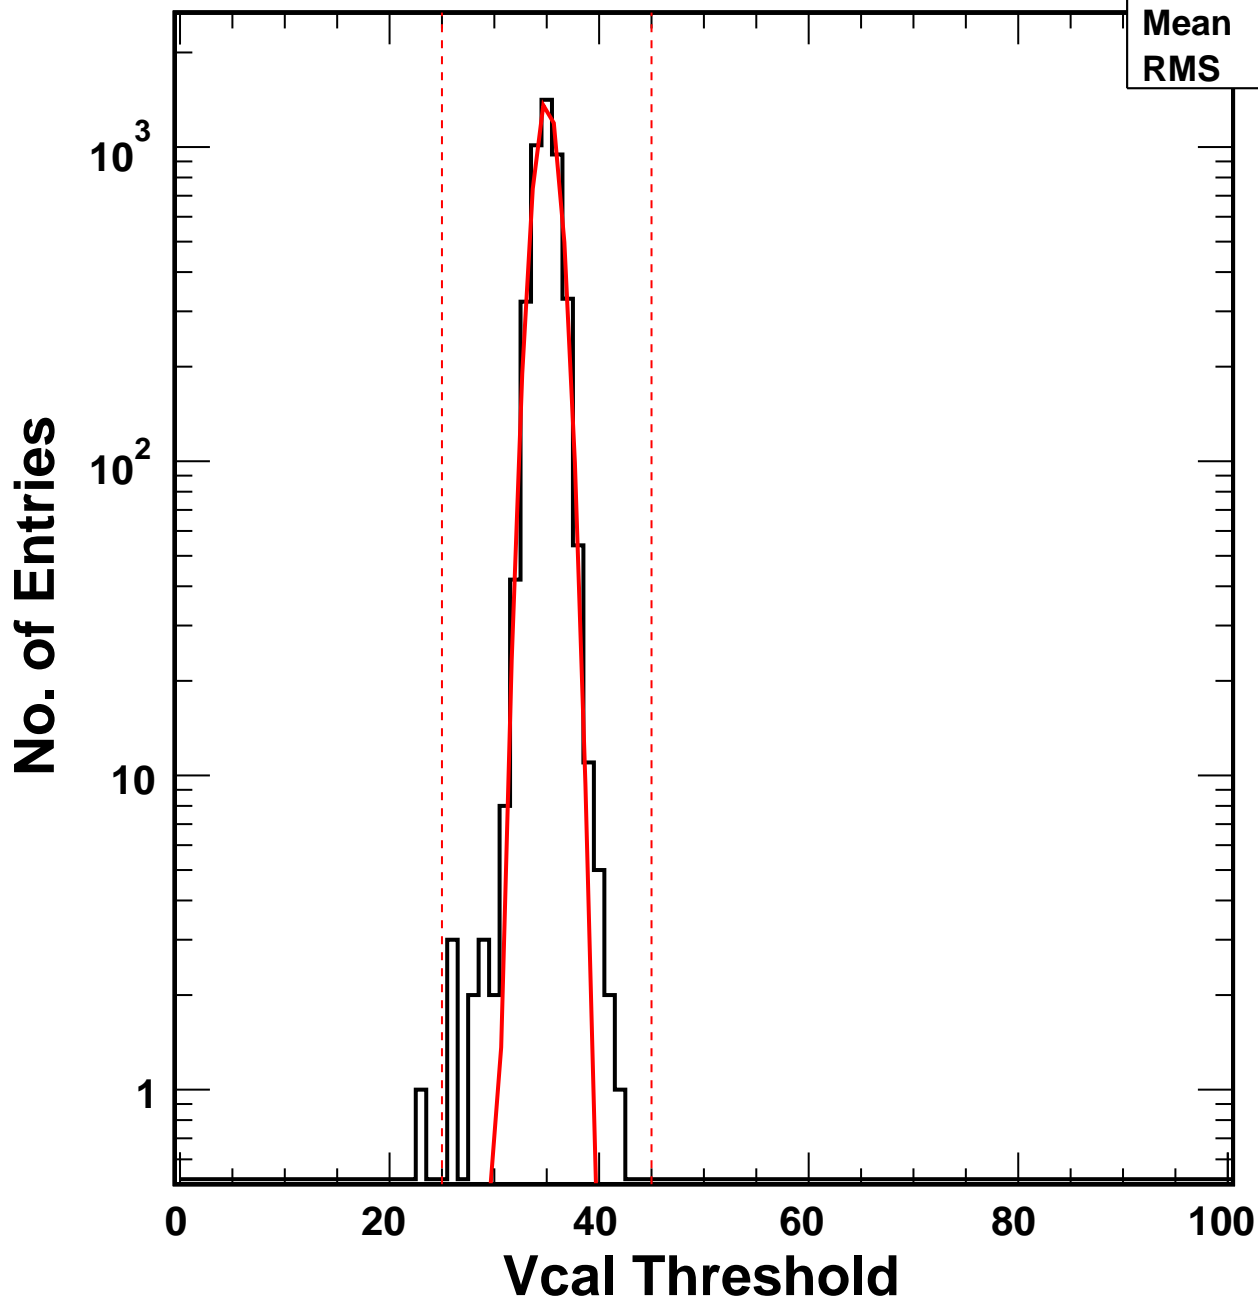

Vcal Threshold Trimmed

VcalThresholdTrimmed_1219

Entries 4160

Mean 34.99

RMS 1.262