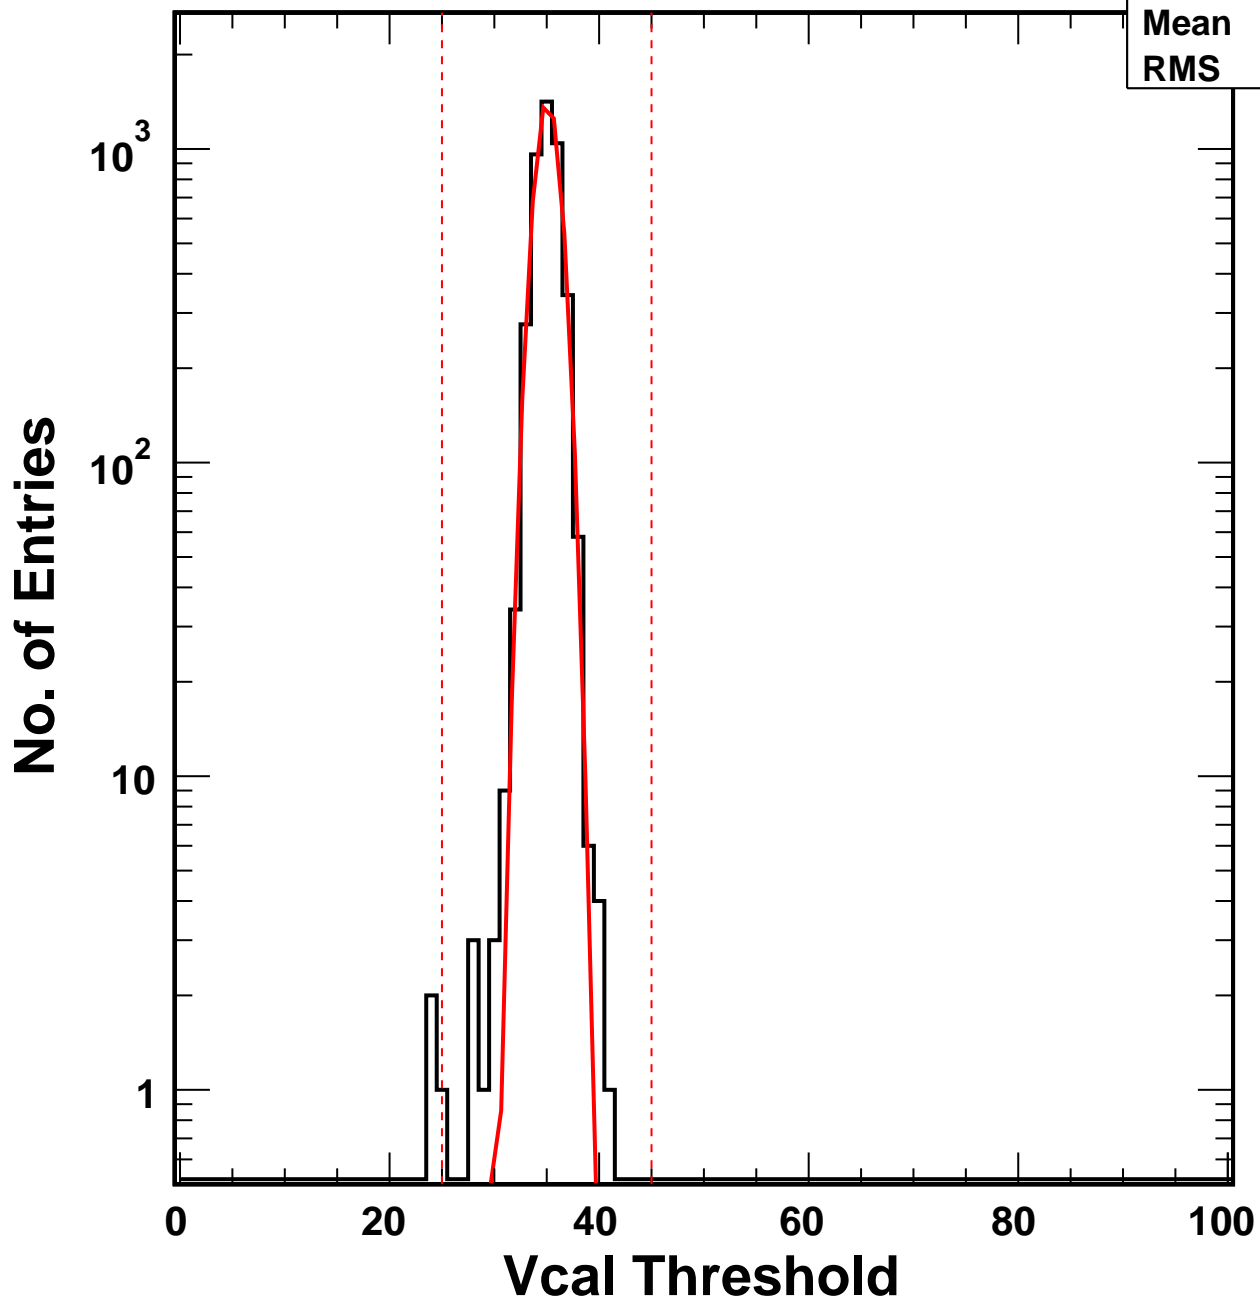

# Vcal Threshold Trimmed

VcalThresholdTrimmed_1036	
Entries	4160
Mean	35.05
RMS	1.227