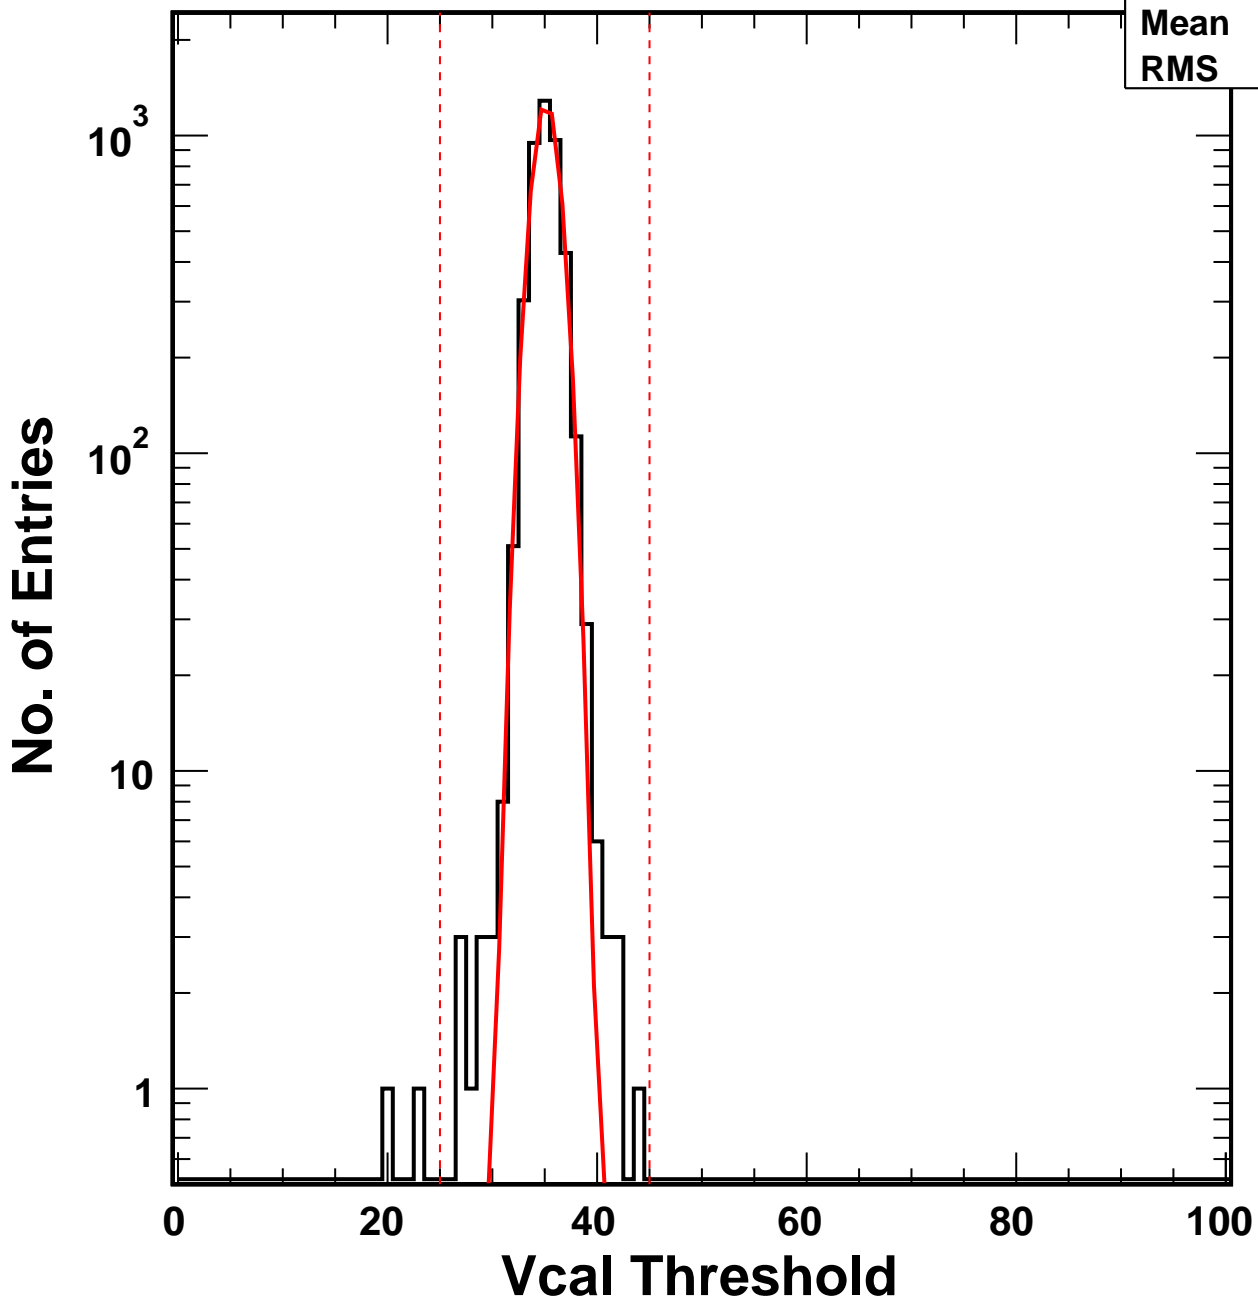

# Vcal Threshold Trimmed

VcalThresholdTrimmed\_2562

Entries 4160

Mean 35.13

RMS 1.397