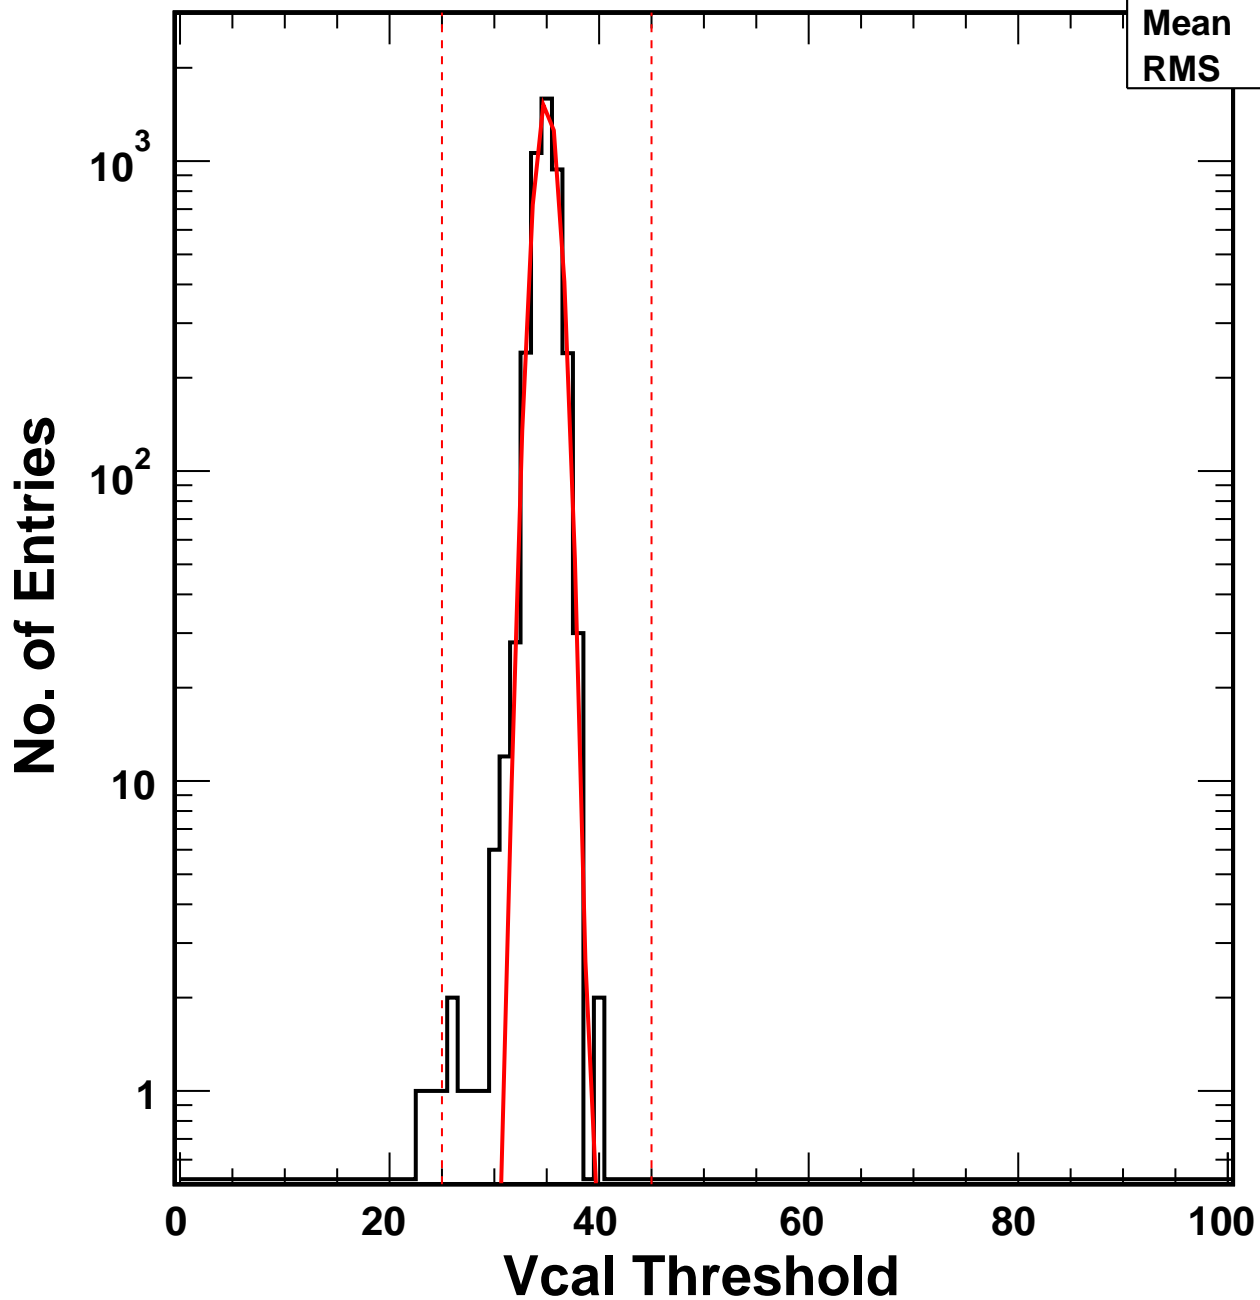

Vcal Threshold Trimmed

VcalThresholdTrimmed_2196

Entries 4160

Mean 34.94

RMS 1.15