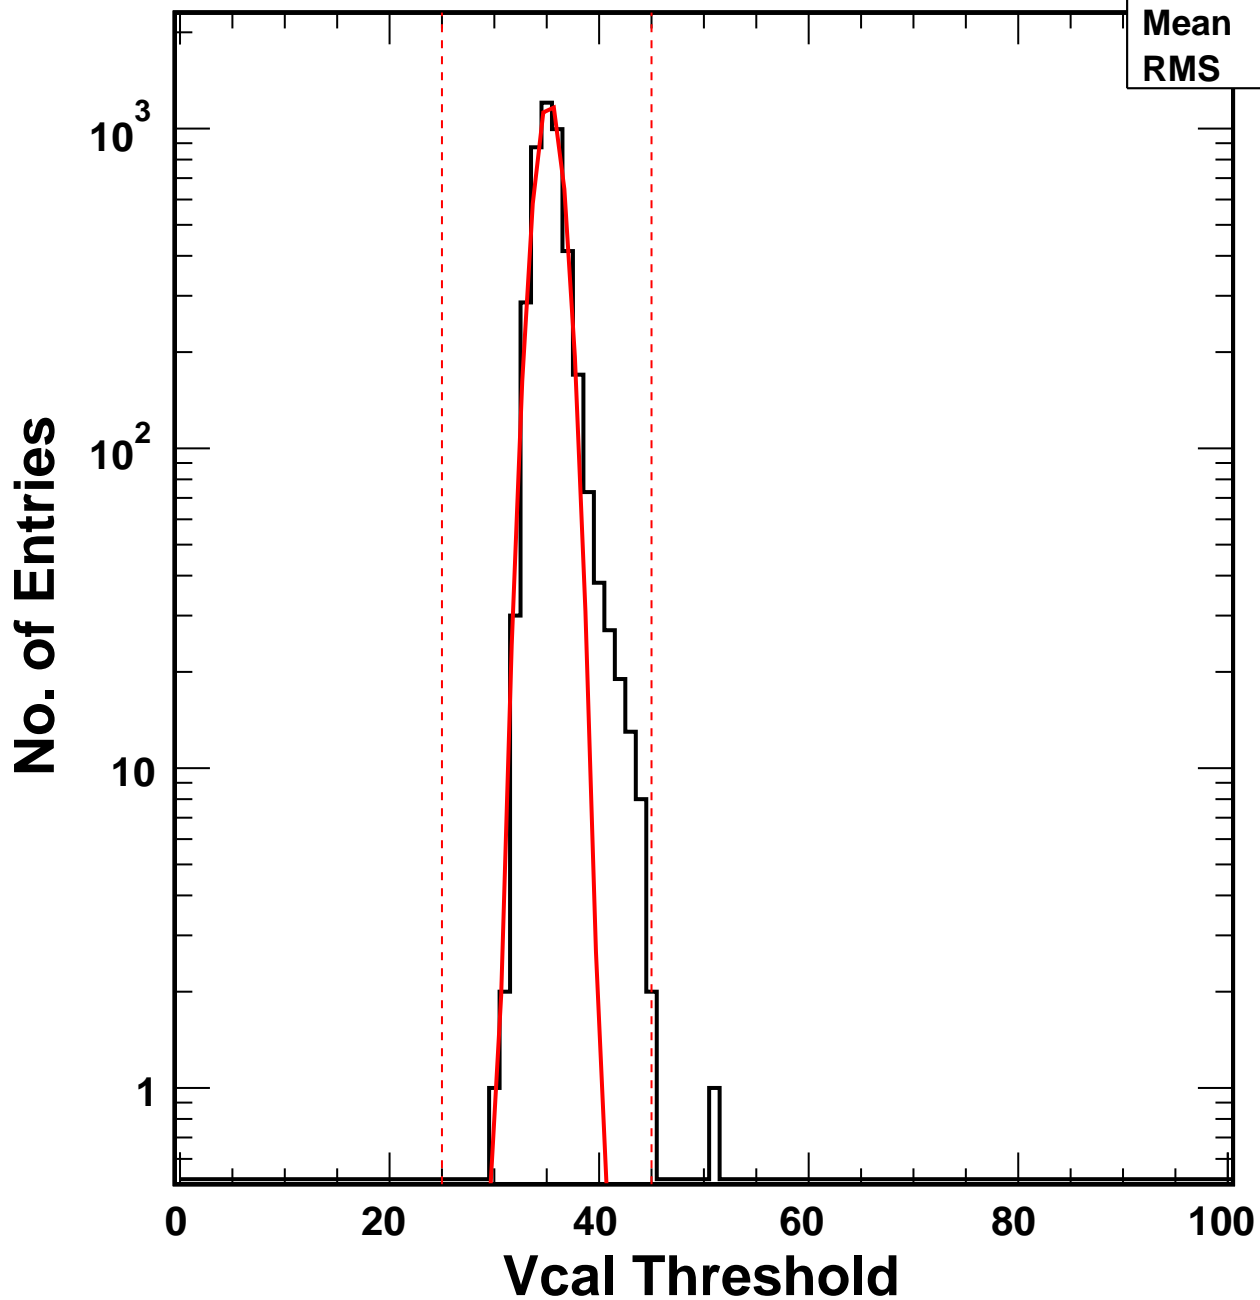

Vcal Threshold Trimmed

VcalThresholdTrimmed_3655

Entries 4160

Mean 35.43

RMS 1.679